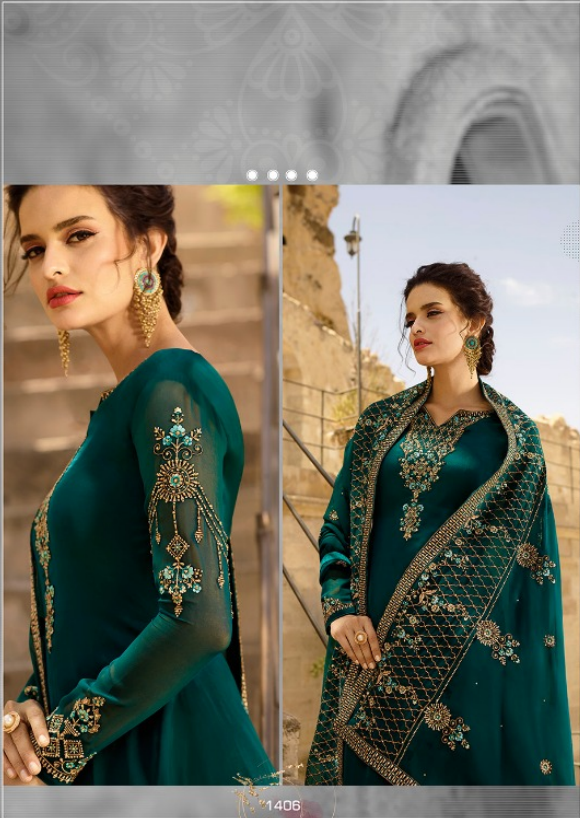

1408

1402

MES
MER
IZING *Look*

1405

ARYA™
VOL - 4

D. No.	TOP	BOTTOM	DUPATTA
1401	SATIN GORGETTE	DULL SATOON	GORGETTE
1402	SATIN GORGETTE	DULL SATOON	GORGETTE
1403	SATIN GORGETTE	DULL SATOON	GORGETTE
1404	SATIN GORGETTE	DULL SATOON	GORGETTE
1405	SATIN GORGETTE	DULL SATOON	GORGETTE
1406	SATIN GORGETTE	DULL SATOON	GORGETTE
1407	SATIN GORGETTE	DULL SATOON	GORGETTE
1408	SATIN GORGETTE	DULL SATOON	GORGETTE