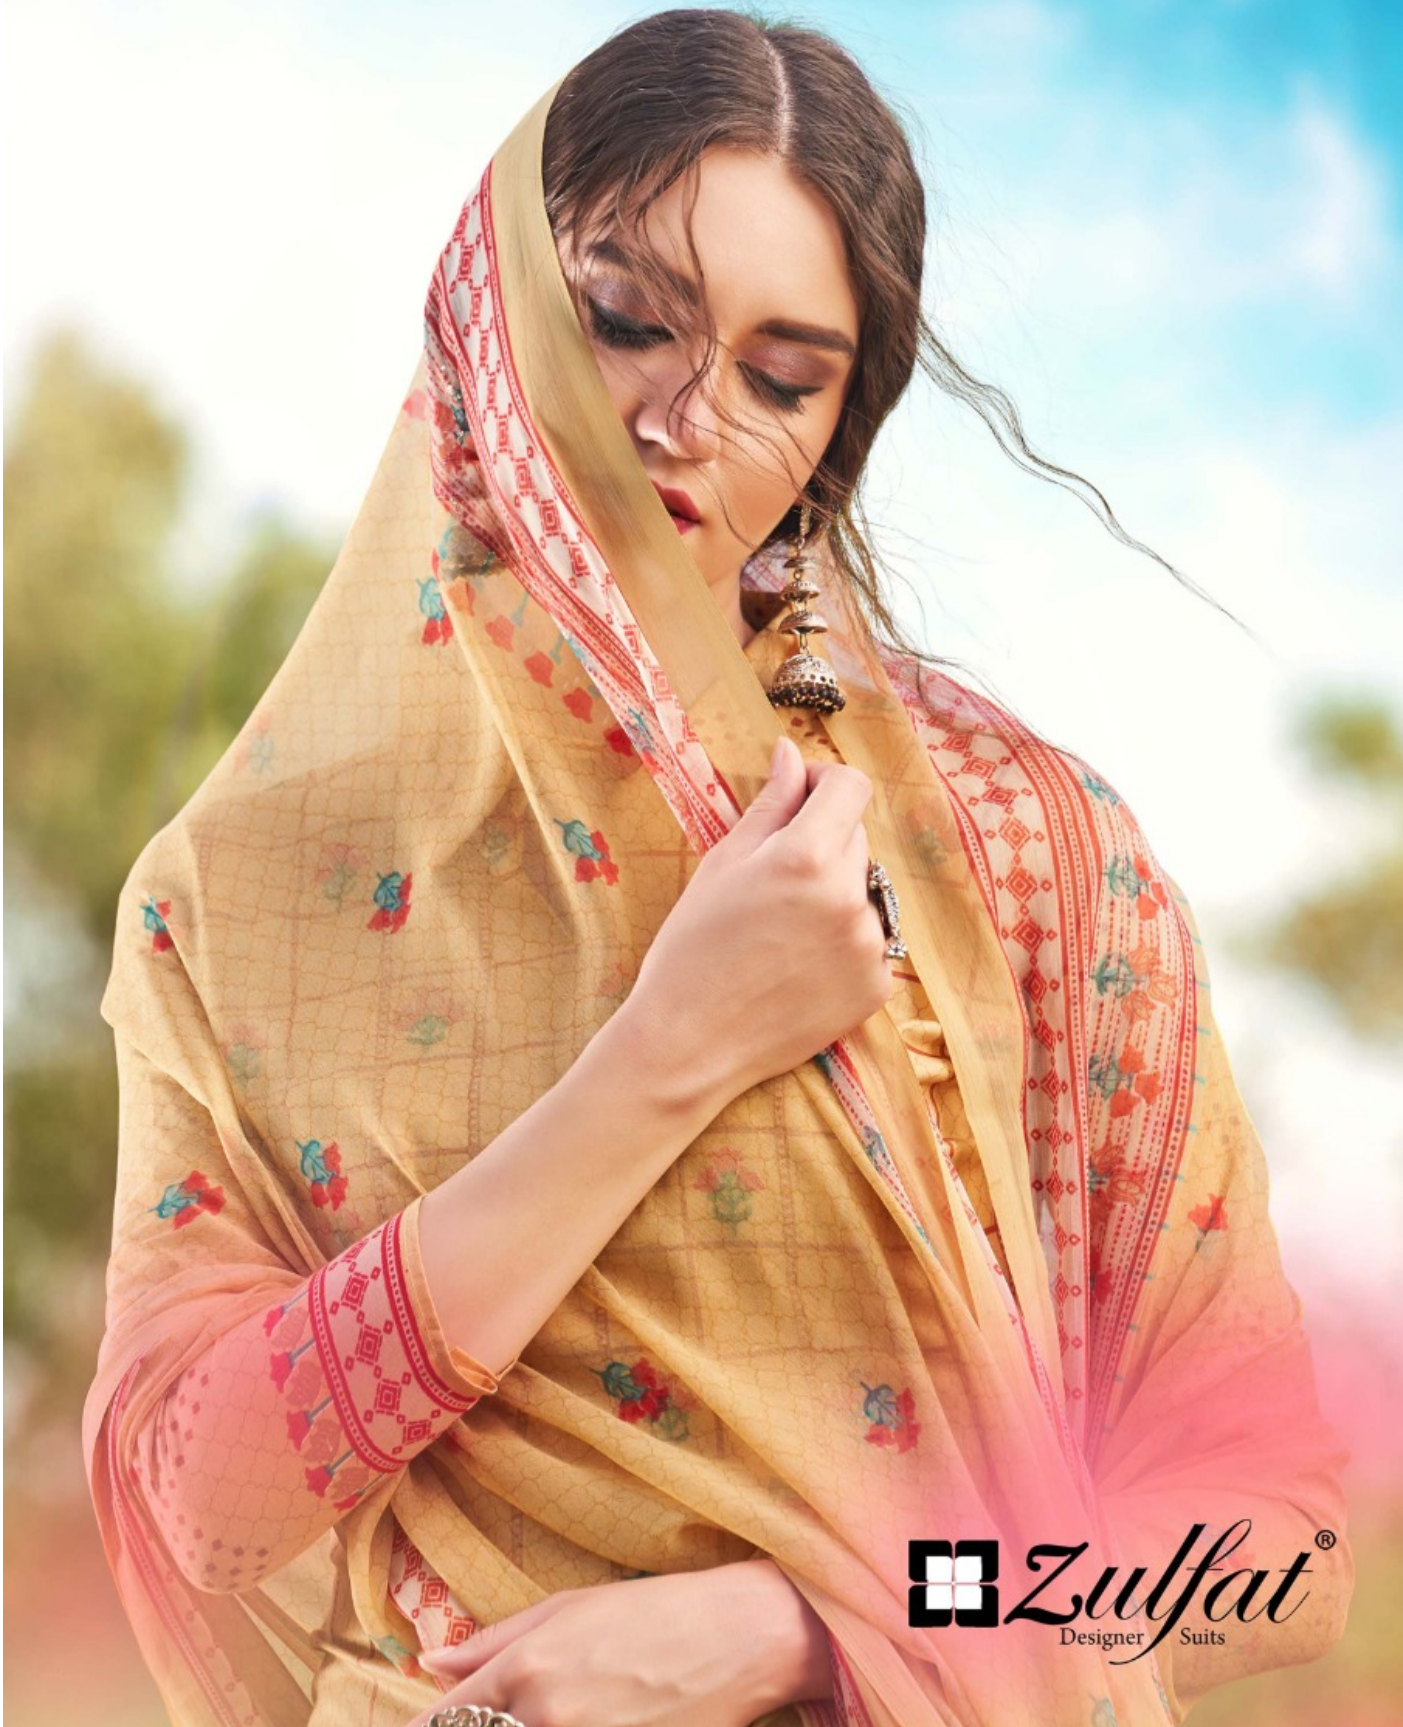

ADAH

 **Zulfat**[®]
Designer Suits

Zulfat[®]
Designer Suits

ADAH

 **Zulfat**[®]
Designer Suits

 **Zulfai**
Designer Suits

Unleash the power of nature to brighten up your look with an array of floral print that will take you through the season in style.

 **Zulfai**[®]
Designer Suits

Dress of your choice back to your season design. Give a
glance a look to your personality with a blend of charming hues.

Zulfat®
Designed Suits

MOST FABULOUS

Bring a whole new range of variety for the most inspiring and colorful suits in the world. There's plenty of pretty gorgeous floral prints in exotic color combination.

Bright colour is one of the strongest fashion statement of the season and bold designs give fashion a more ethereal and exotic effect.