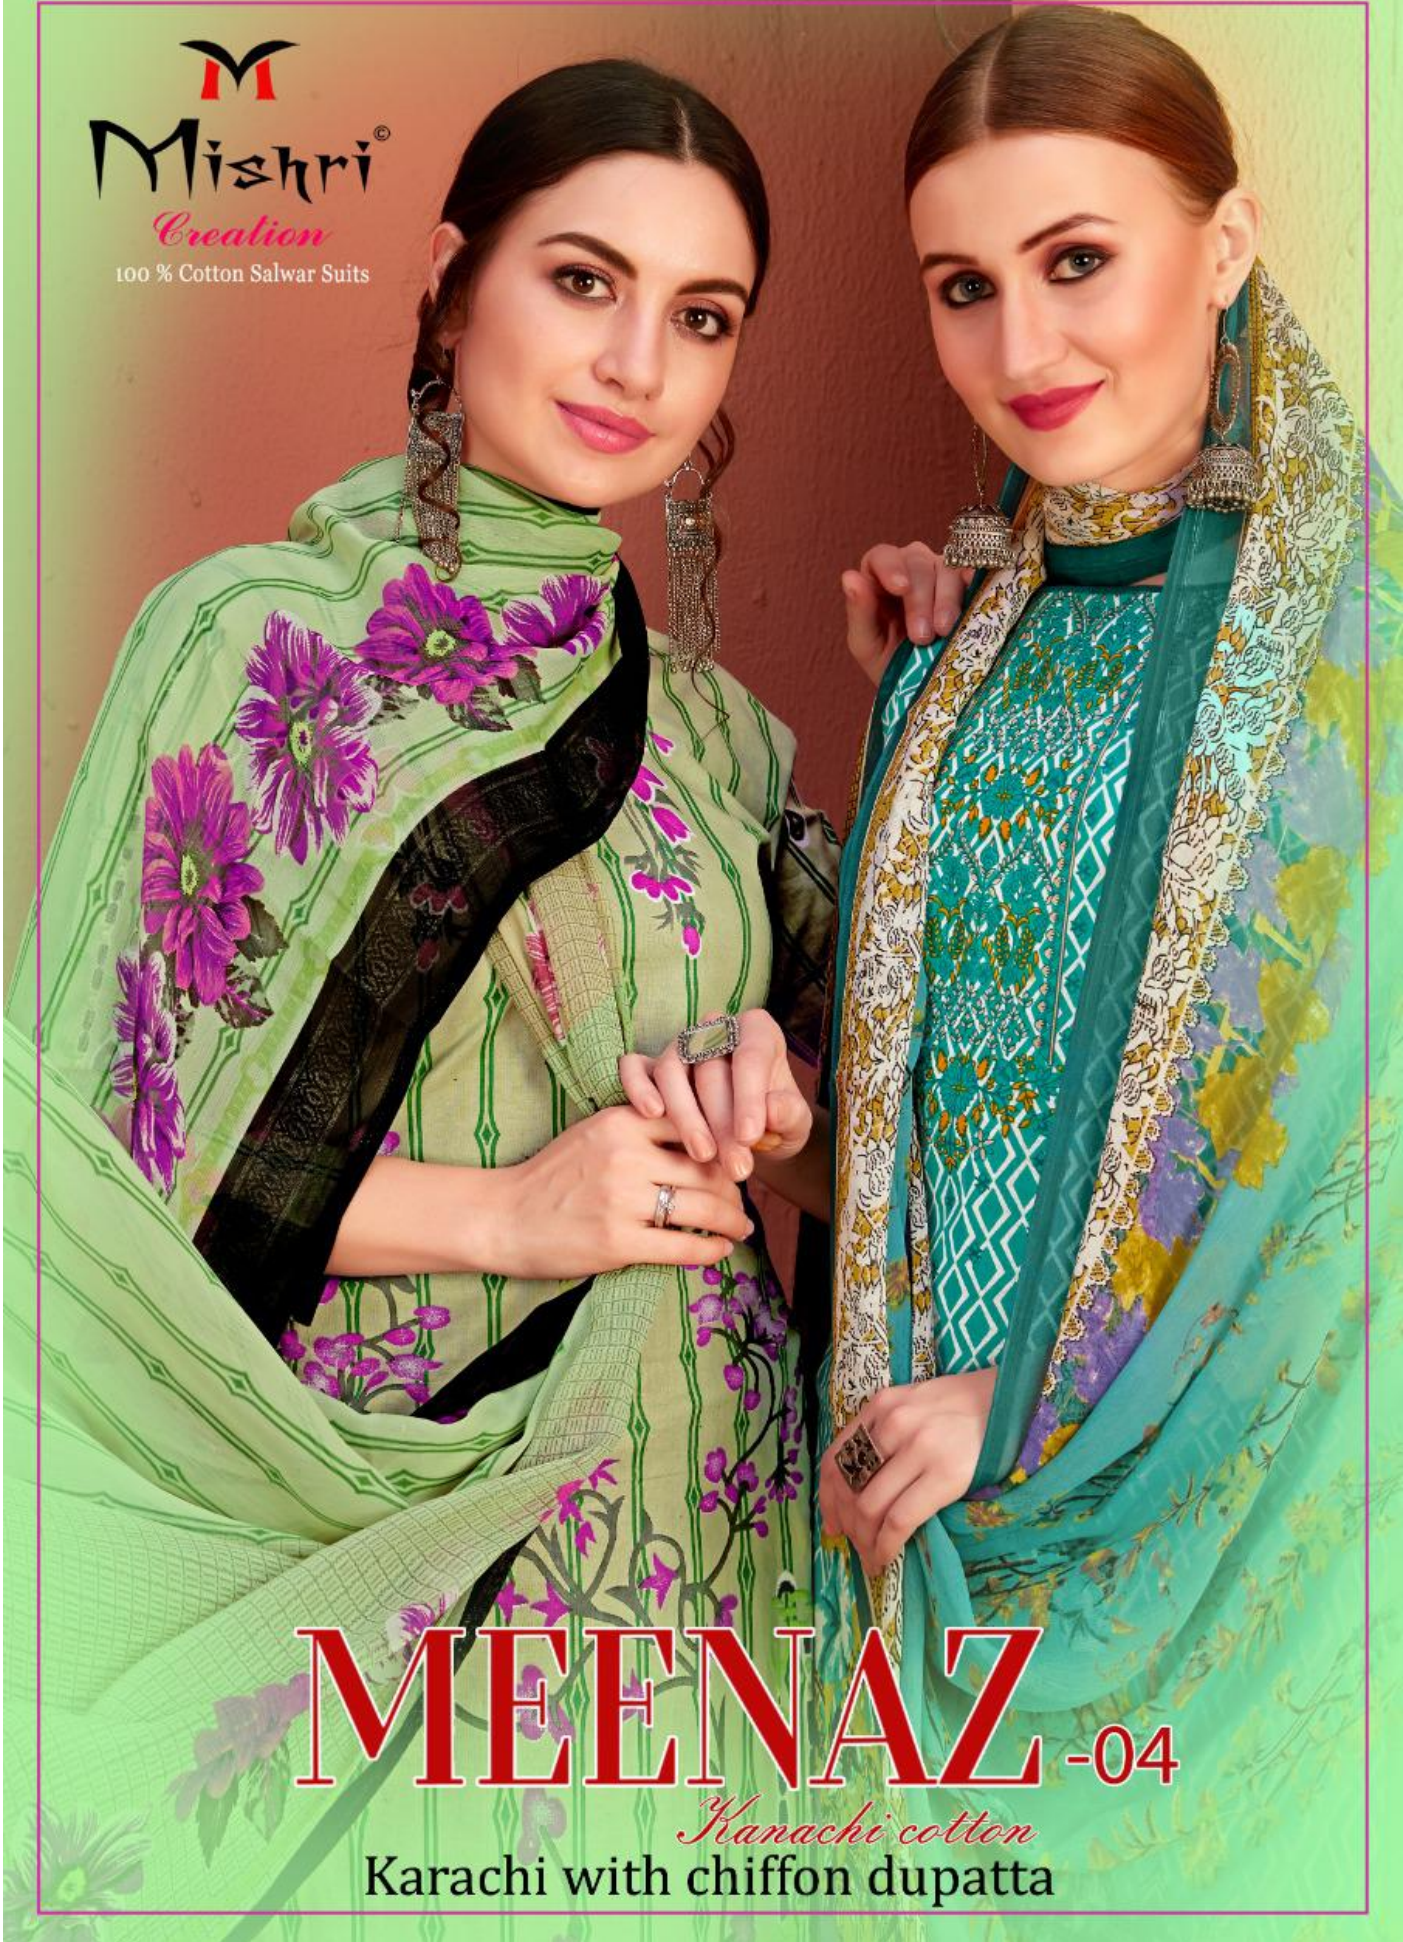

Mishri®
Creation
100 % Cotton Salwar Suits

MEENAZ -04

Karachi cotton
Karachi with chiffon dupatta