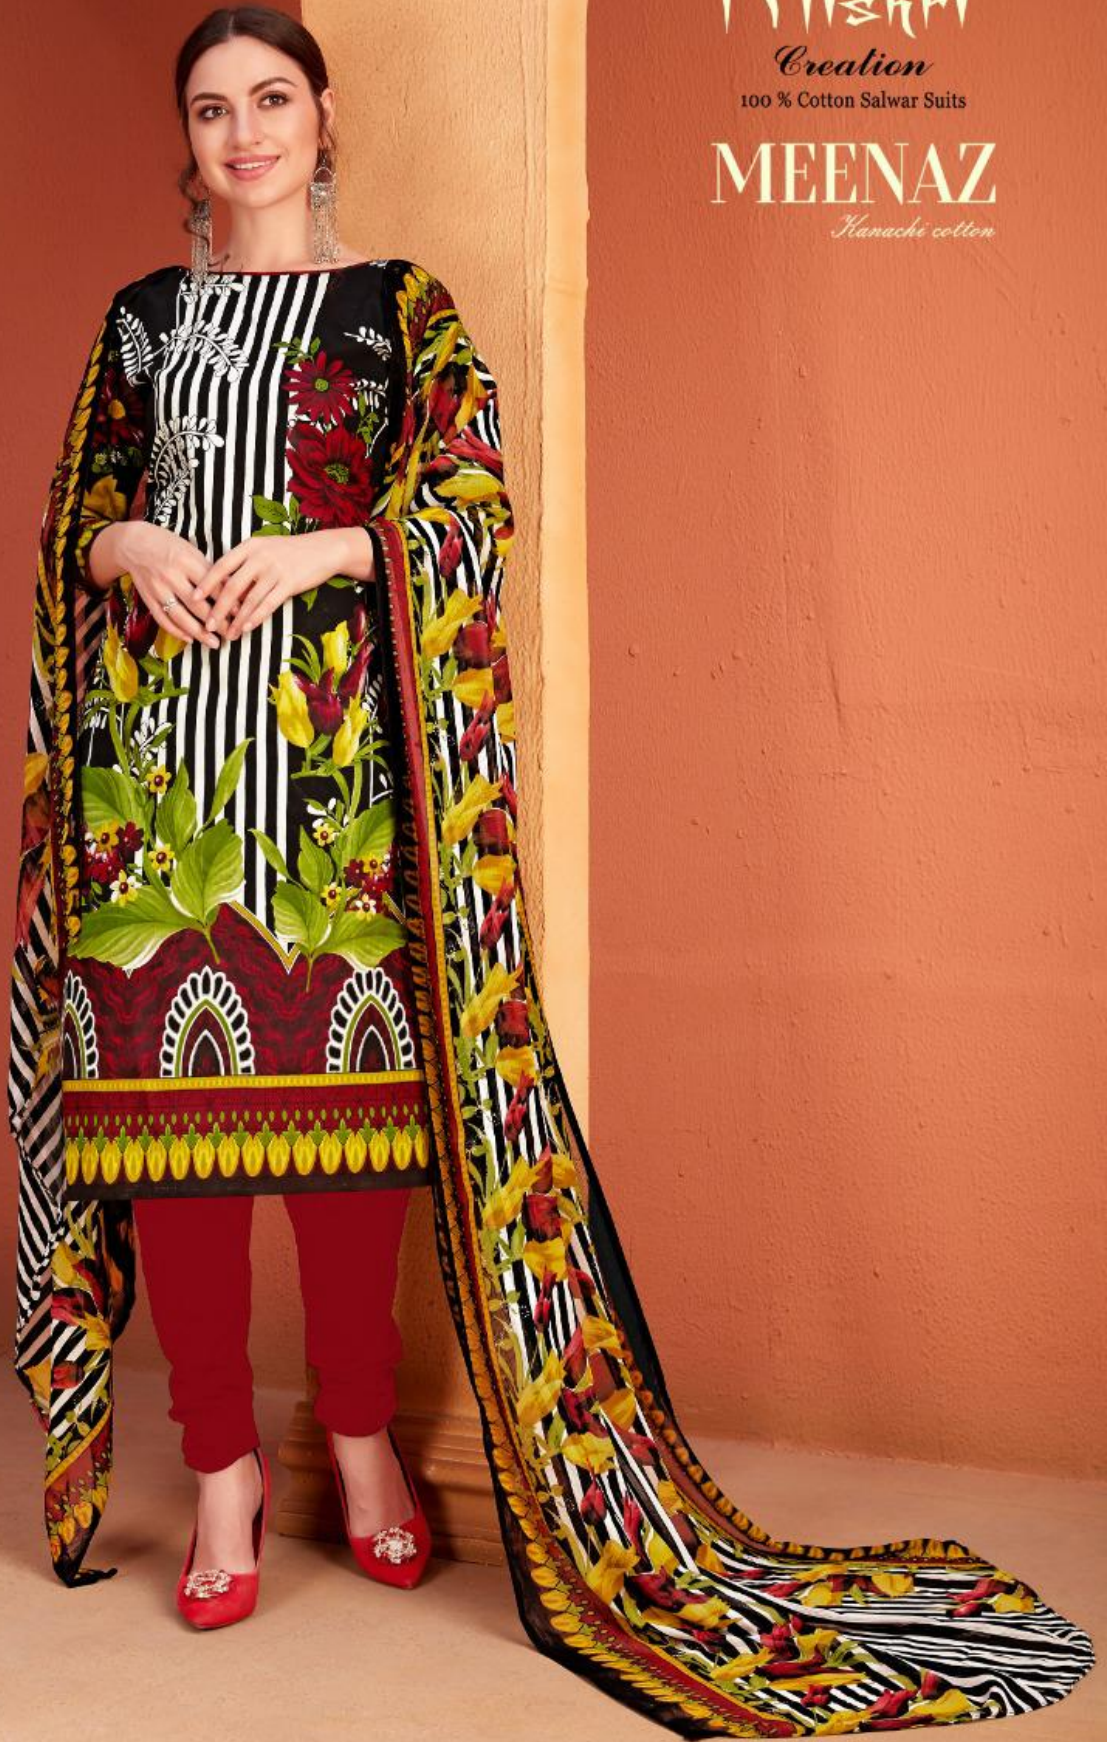

M
Mishri®
Creation
100 % Cotton Salwar Suits
MEENAZ
Kanachi cotton