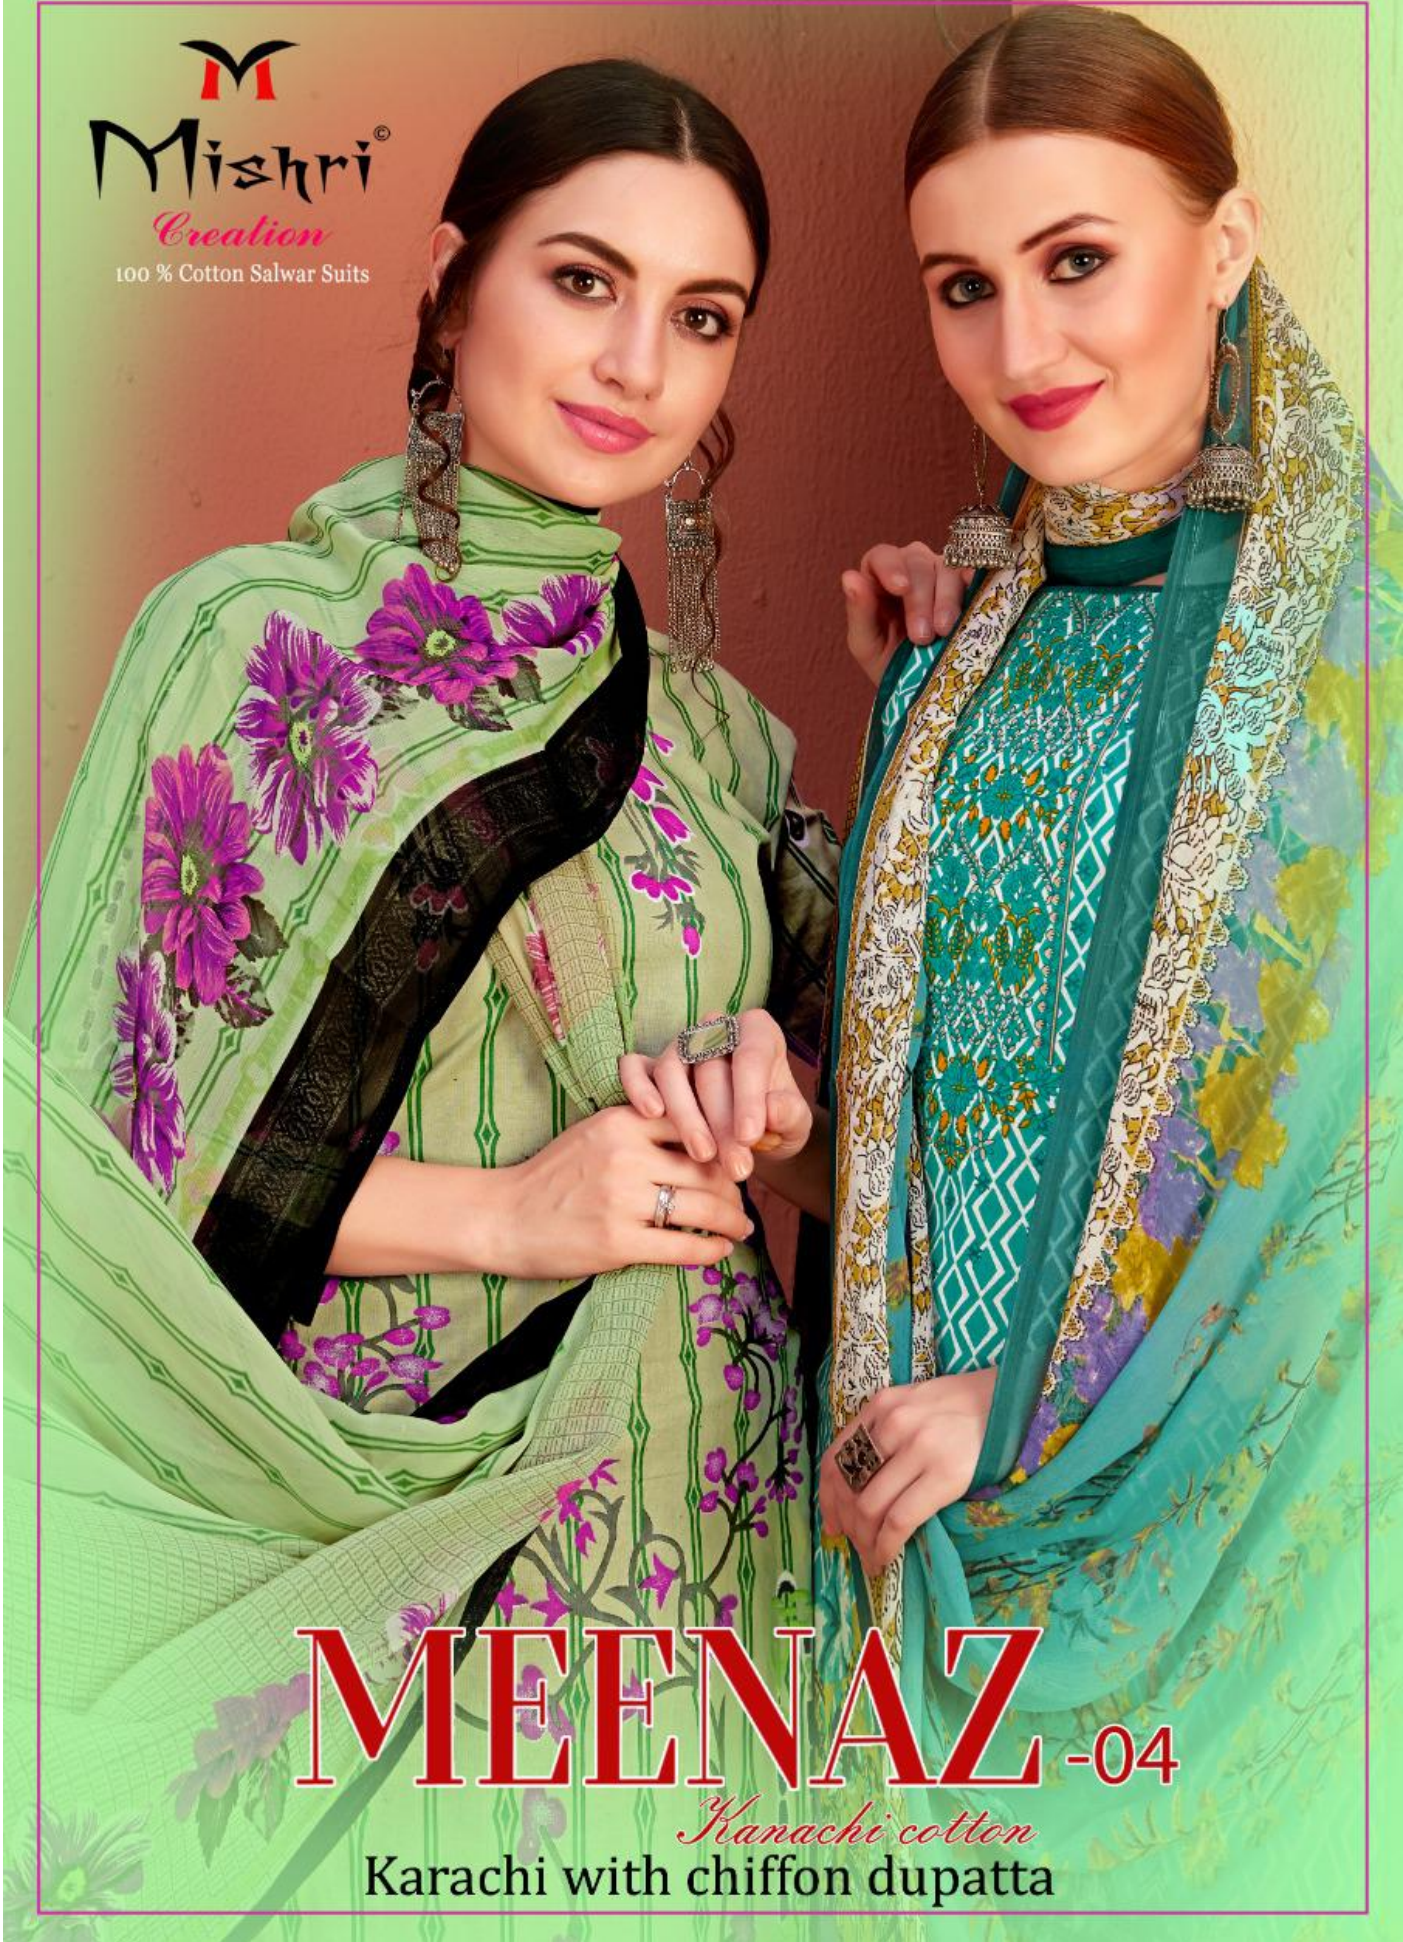

Mishri[®]
Creation
100 % Cotton Salwar Suits

MEENAZ -04

Karachi cotton
Karachi with chiffon dupatta

Collection Of Elegence

#Design.4007

Style unmatched. passion like never before the many poise. can noe be yours.