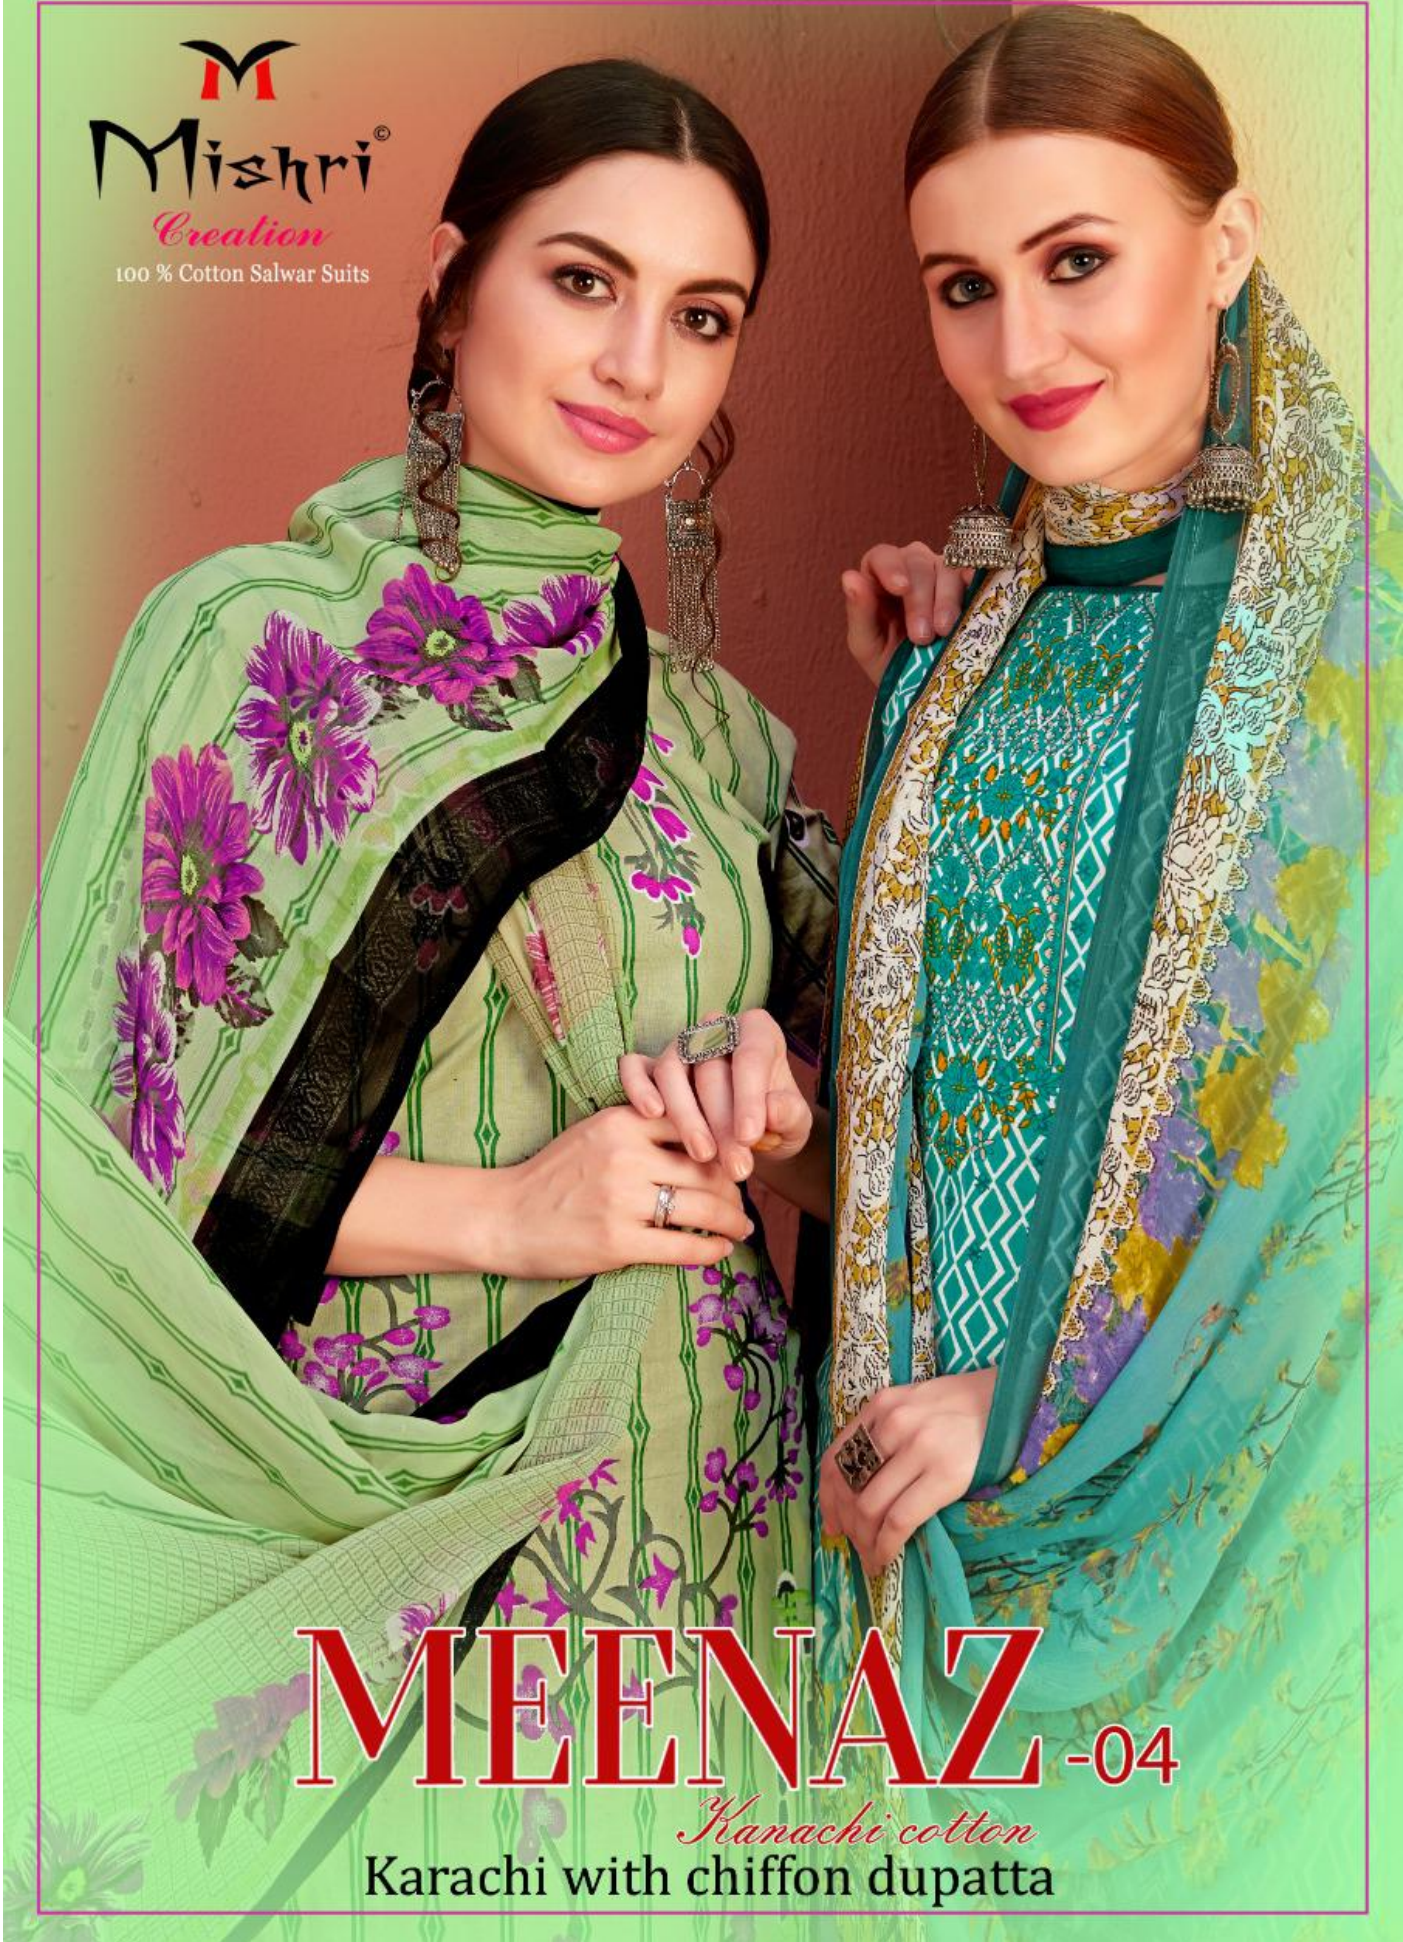

Choose form our attractive collection.

M
Mishri[®]

Creation

100 % Cotton Salwar Suits

MEENAZ

Kanachi cotton

#Design.4008

Mishri[®]
Creation
100 % Cotton Salwar Suits