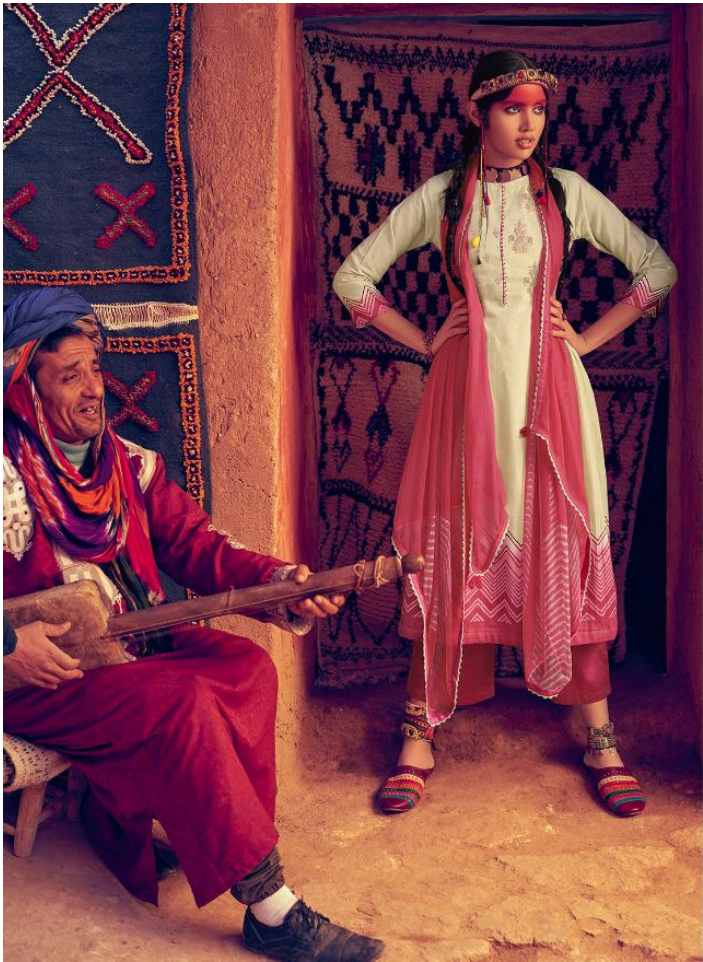

VARSHA

AANYA

AN-12

VARSHA

AANYA

PRESENTING TO YOU OUR NEW CATALOGUE

AANYA

FROM VARSHA FASHIONS

DESIGN NO.	CATALOG NAME	DESCRIPTION	PRICE
AN-11	AANYA	TOP : SUPERIOR COTTON PRINTED WITH CORDING WORK BOTTOM : SUPERIOR COTTON SOLID DUPATTA : PURE CHIFFON PRINTED	1380/-
AN-12	AANYA	TOP : SUPERIOR COTTON PRINTED WITH CORDING WORK BOTTOM : SUPERIOR COTTON SOLID DUPATTA : PURE CHIFFON PRINTED	1380/-
AN-13	AANYA	TOP : SUPERIOR COTTON PRINTED WITH CORDING WORK BOTTOM : SUPERIOR COTTON SOLID DUPATTA : PURE CHIFFON PRINTED	1380/-
AN-14	AANYA	TOP : SUPERIOR COTTON PRINTED WITH CORDING WORK BOTTOM : SUPERIOR COTTON SOLID DUPATTA : PURE CHIFFON PRINTED	1380/-
AN-15	AANYA	TOP : SUPERIOR COTTON PRINTED WITH CORDING WORK BOTTOM : SUPERIOR COTTON SOLID DUPATTA : PURE CHIFFON PRINTED	1380/-
AN-16	AANYA	TOP : SUPERIOR COTTON PRINTED WITH CORDING WORK BOTTOM : SUPERIOR COTTON SOLID DUPATTA : PURE CHIFFON PRINTED	1380/-