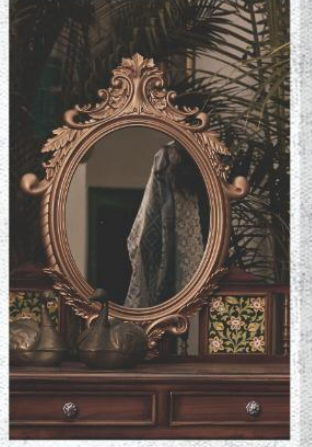

SARG®
Mehraan