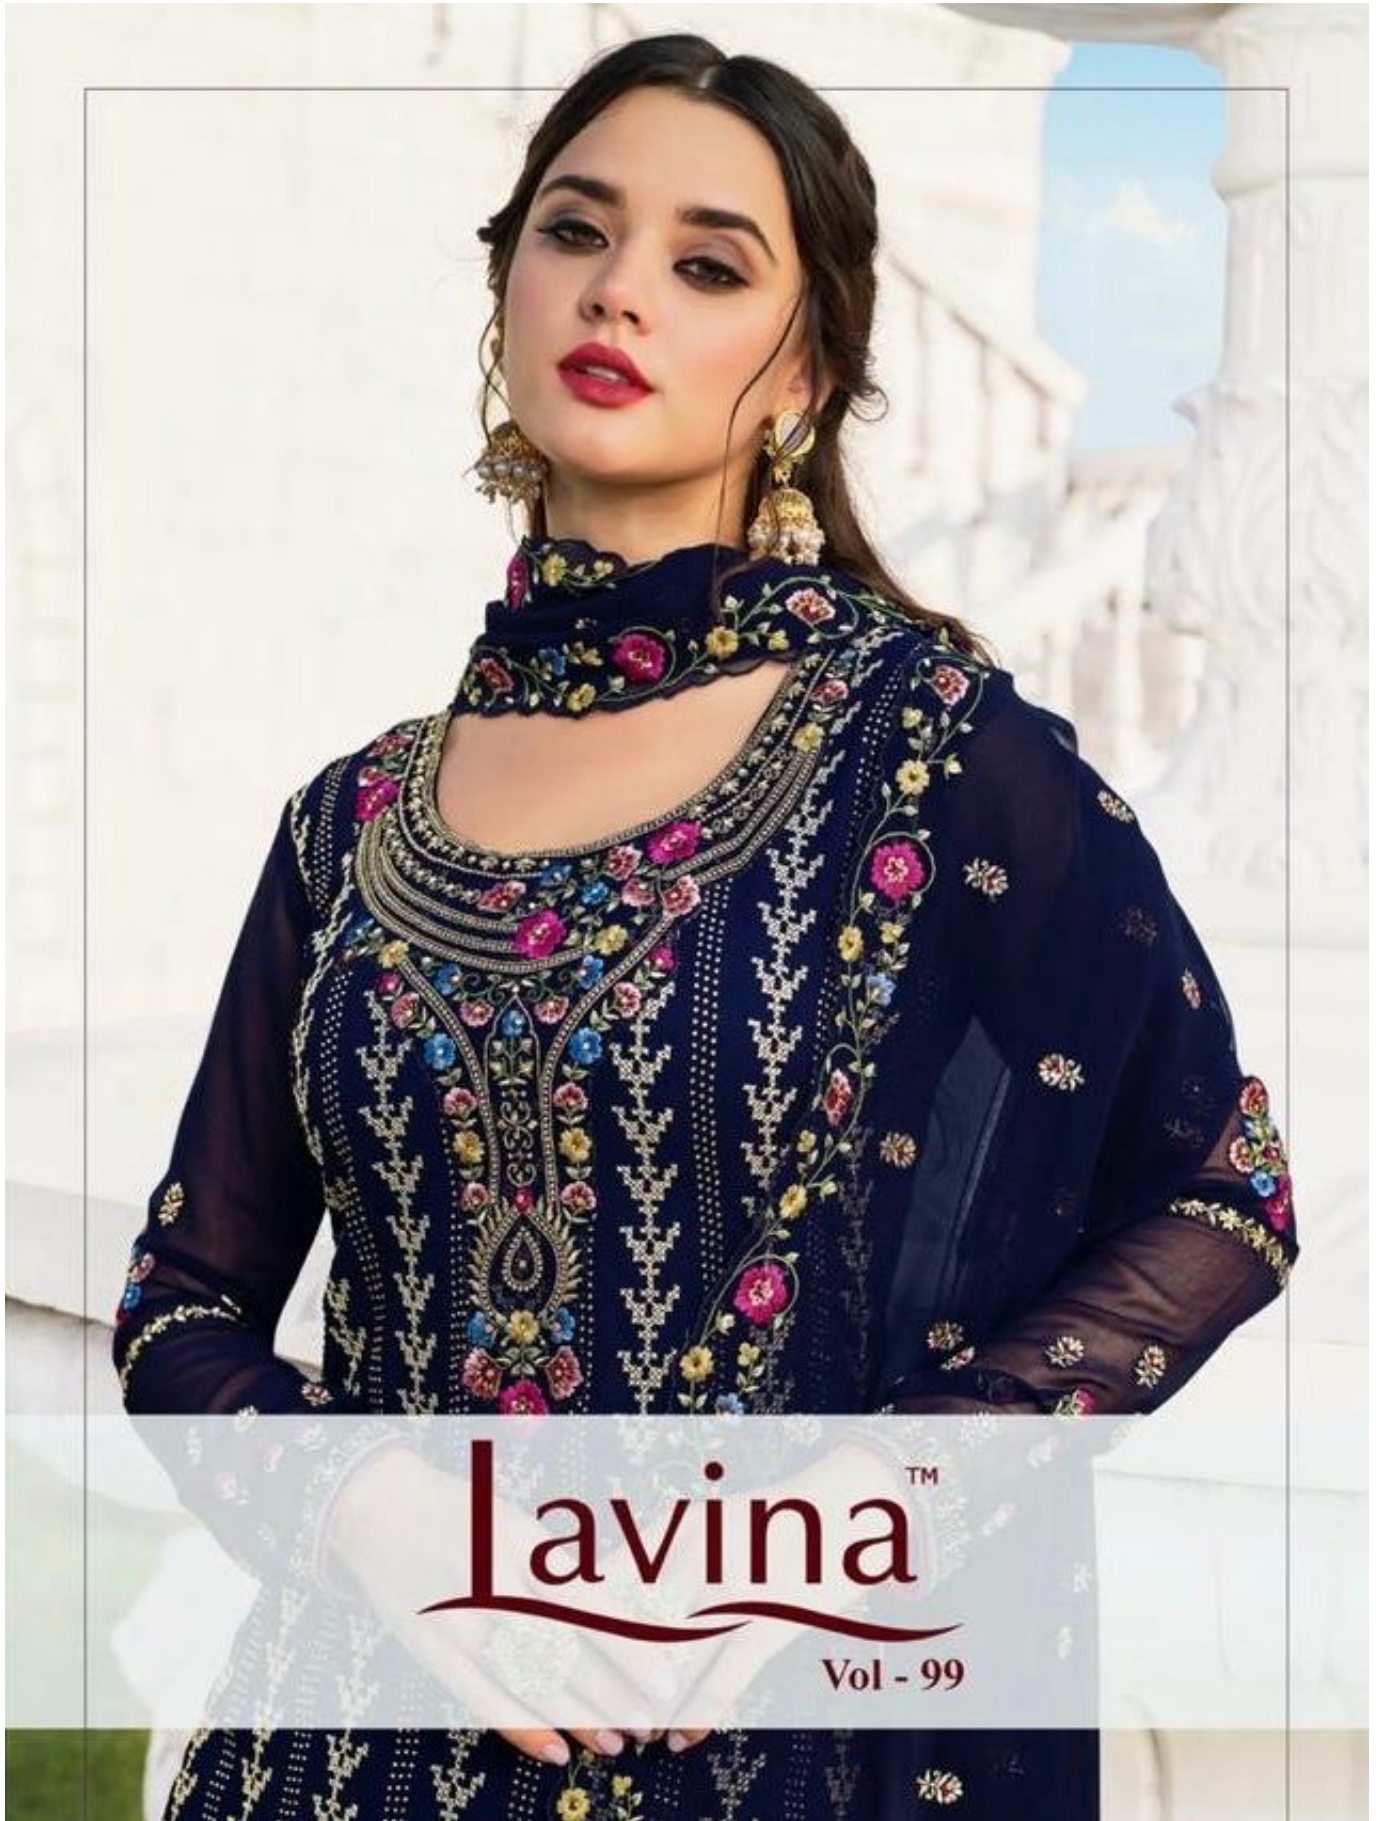

Lavina^{TM}

Vol - 99