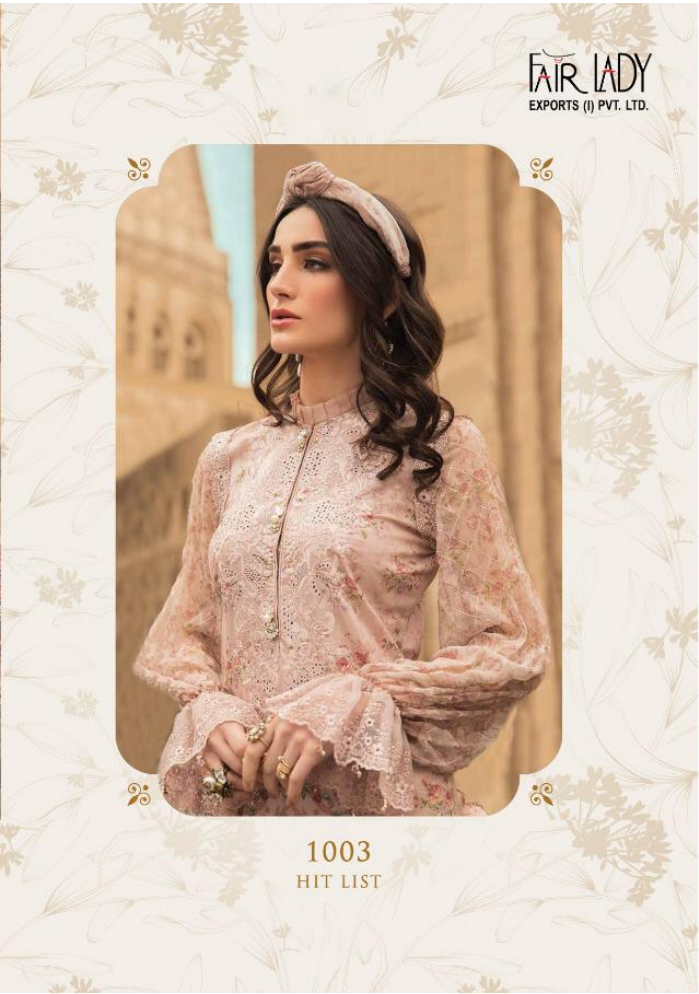

FAIR LADY
EXPORTS (I) PVT. LTD.

1003
HIT LIST