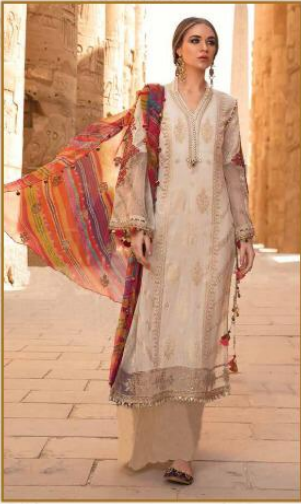

1001 HIT LIST