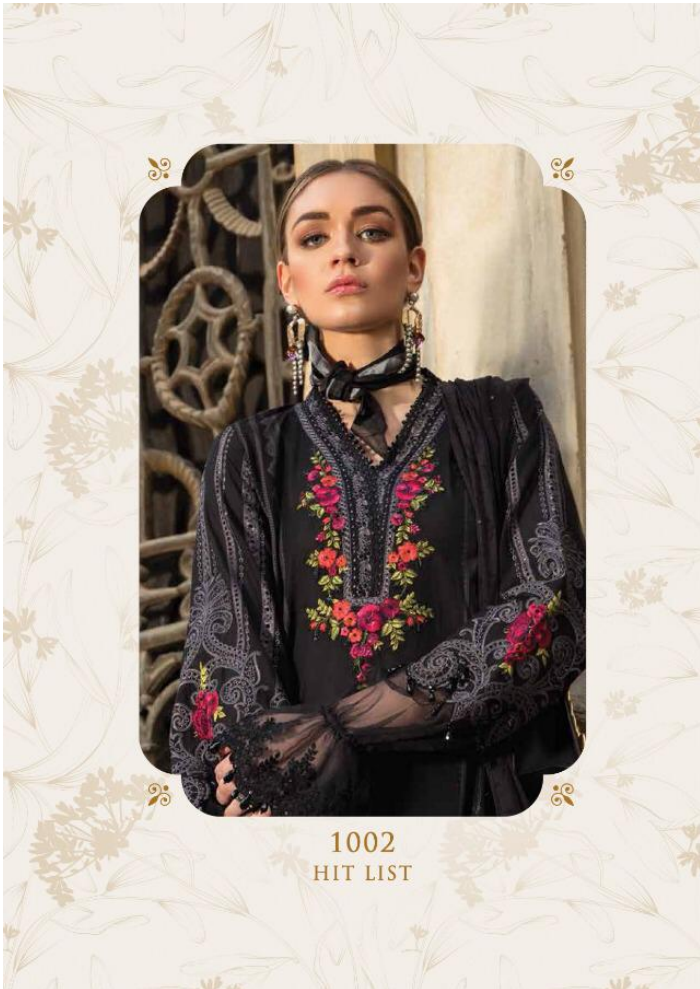

1002
HIT LIST