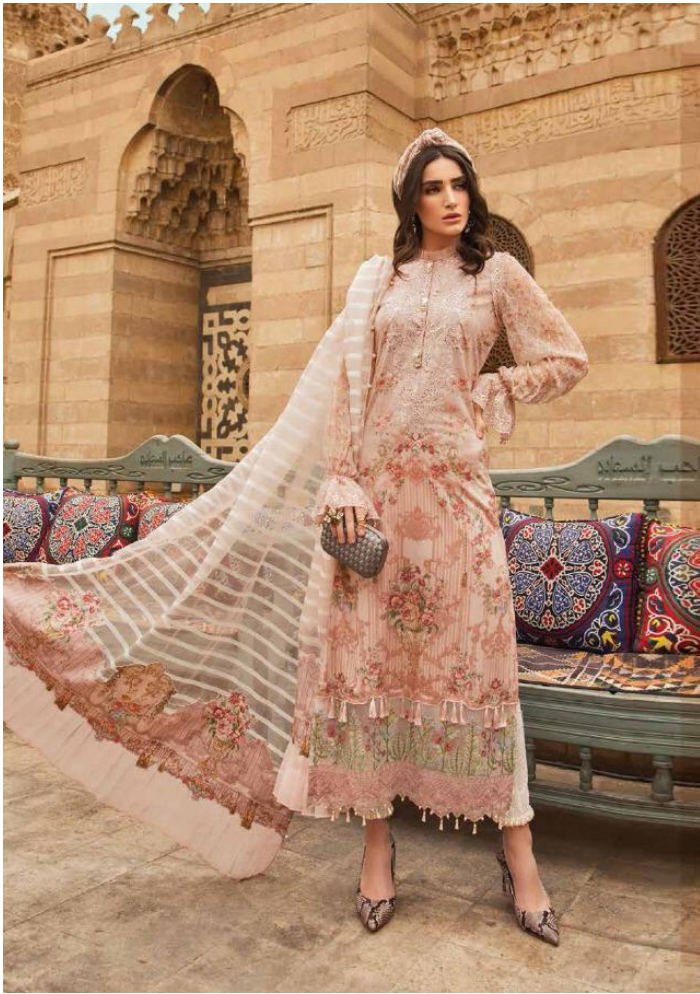

FAIR LADY
EXPORTS (I) PVT. LTD.

1003
HIT LIST