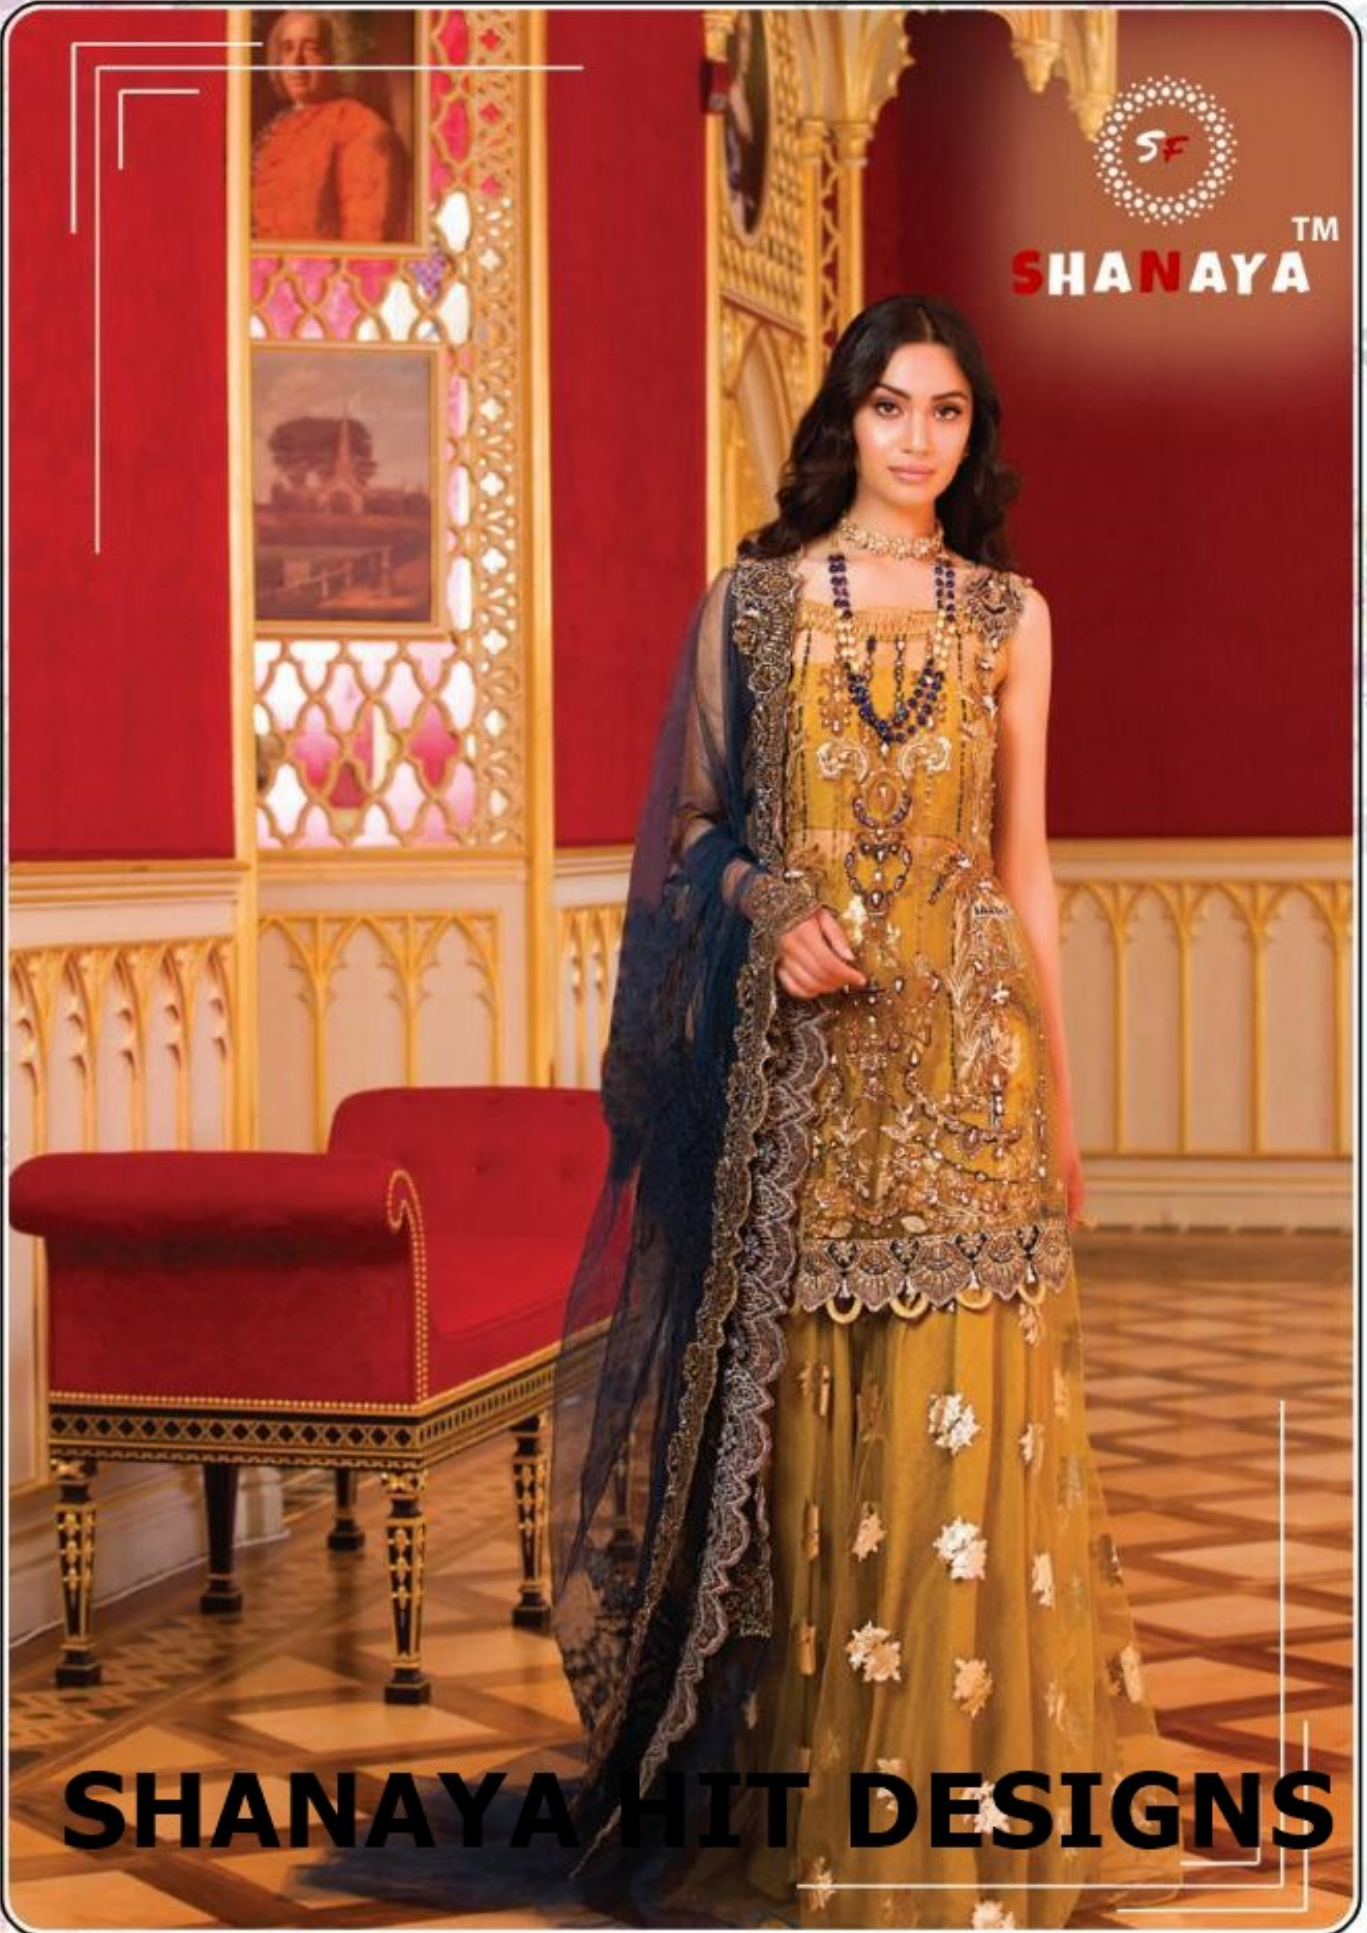

TM
SHANAYA

SHANAYA HIT DESIGNS

SHANAYATM

PEACH BLOSSOM

D.No.10002

TM
SHANAYA

SHANAYA HIT DESIGNS

SHANAYA™