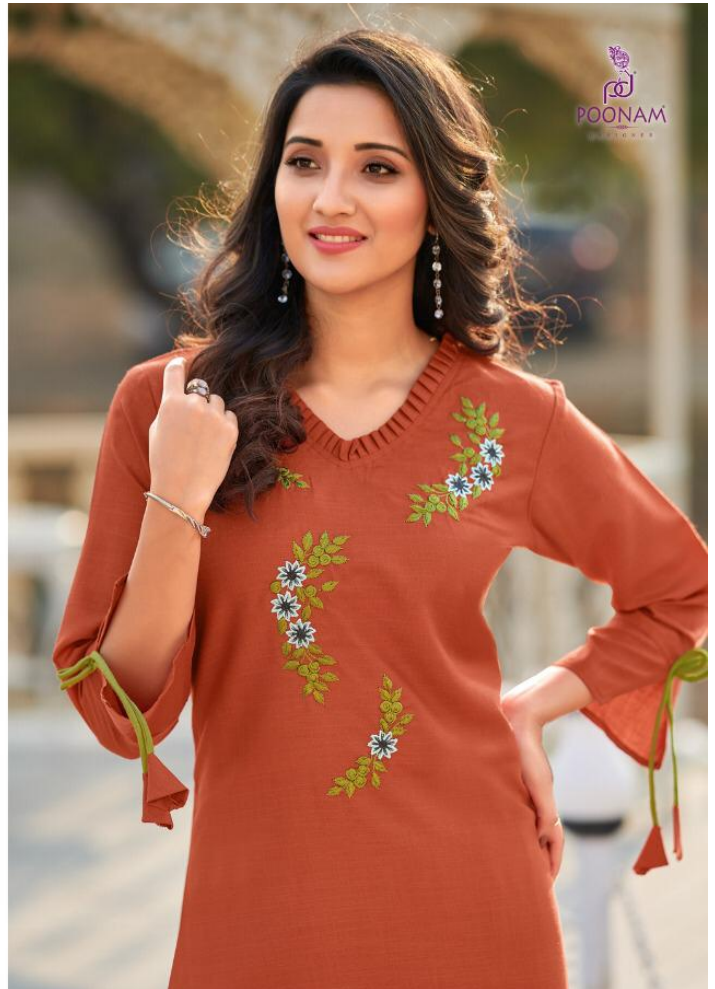

FLORAL FLUTTER OF GRACE

N : 9006

PRECIOUS MOMENT

N : 9004

PRECIOUS MOMENT

POONAM

DIVA-9

DESIGN NO.