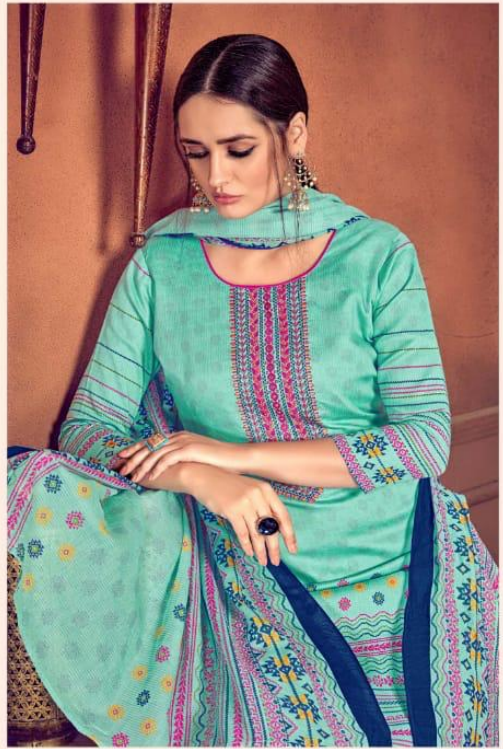

دہگنا
धागा®
DHAGA
A House of Luxury Lawn

میدم

MEMSAB

PURE COTTON SATIN TOP HEAVY EMBROIDERY
WITH MUL-MUL DUPATTA

دہگنا
धागा®
DHAGA
A House of Luxury Lawn

میدم

MEMSAAB

PURE COTTON SATIN TOP HEAVY EMBROIDERY
WITH MUL-MUL DUPATTA

DESIGN : 3001

دہگنا
धागा®
DHAGA
A House of Luxury Lawn

میدم

MEMSAB

PURE COTTON SATIN TOP HEAVY EMBROIDERY
WITH MUL-MUL DUPATTA

دلہنگا
धागा®
D H A ḡ A
A House of Luxury Lawn

DESIGN : 3004

DESIGN : 3005