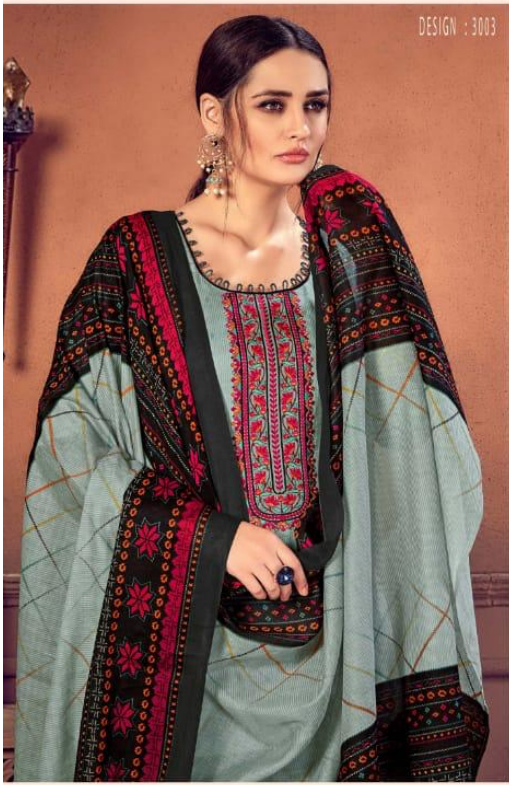

دلہنگا
धागा®
DHAGA
A House of Luxury Lawn

میدم

MEMSAB

PURE COTTON SATIN TOP HEAVY EMBROIDERY
WITH MUL-MUL DUPATTA

دلہنگا
धागा®
DHAGA
A House of Luxury Lawn

میدم

MEMSAB

PURE COTTON SATIN TOP HEAVY EMBROIDERY
WITH MUL-MUL DUPATTA

DESIGN : 3001

دلہنگا®
धागा
D H A G A
A House of Luxury Lawn

دلہنگا
धागा®
DHAGA
A House of Luxury Lawn

میدم

MEMSAB

PURE COTTON SATIN TOP HEAVY EMBROIDERY
WITH MUL-MUL DUPATTA

دلہنگا
धागा®
D H A ḡ A
A House of Luxury Lawn