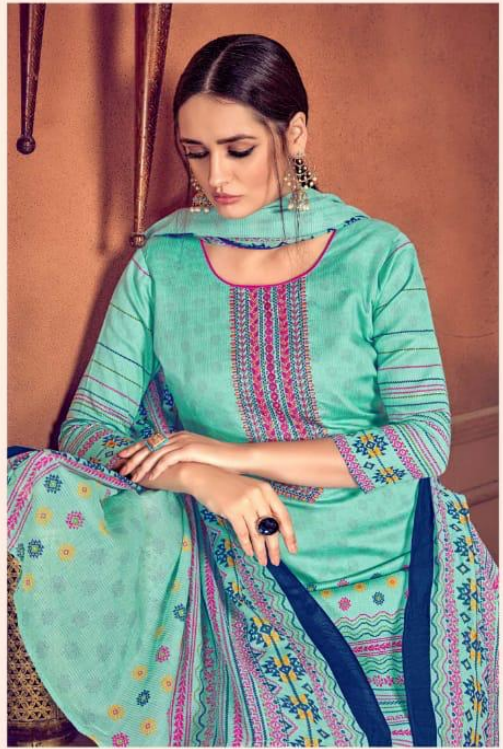

DESIGN : 3005