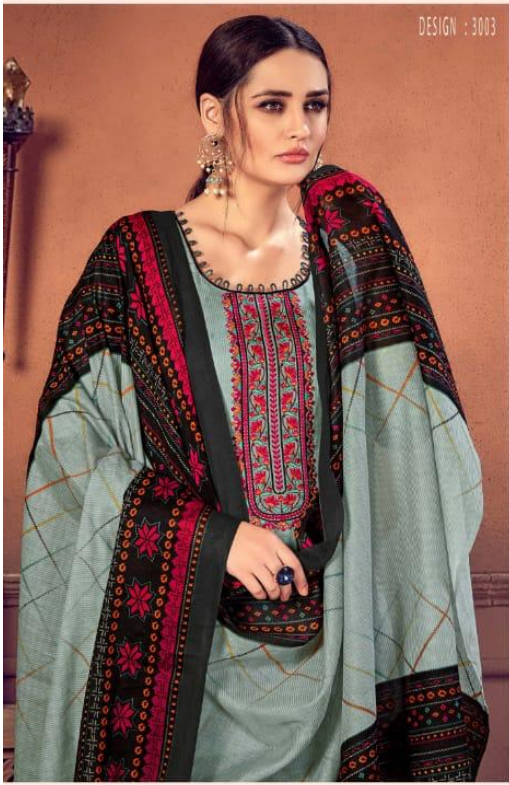

دہگنا
धागा®
DHAGA
A House of Luxury Lawn

میدم

MEMSAB

PURE COTTON SATIN TOP HEAVY EMBROIDERY
WITH MUL-MUL DUPATTA

دہگنا
धागा®
DHAGA
A House of Luxury Lawn

میدم

MEMSAAB

PURE COTTON SATIN TOP HEAVY EMBROIDERY
WITH MUL-MUL DUPATTA

DESIGN : 3001

دہگنا
धागा®
DHAGA
A House of Luxury Lawn

میدم

MEMSAB

PURE COTTON SATIN TOP HEAVY EMBROIDERY
WITH MUL-MUL DUPATTA

دلہنگا
धागा®
D H A ḡ A
A House of Luxury Lawn

DESIGN : 3004

DESIGN : 3005