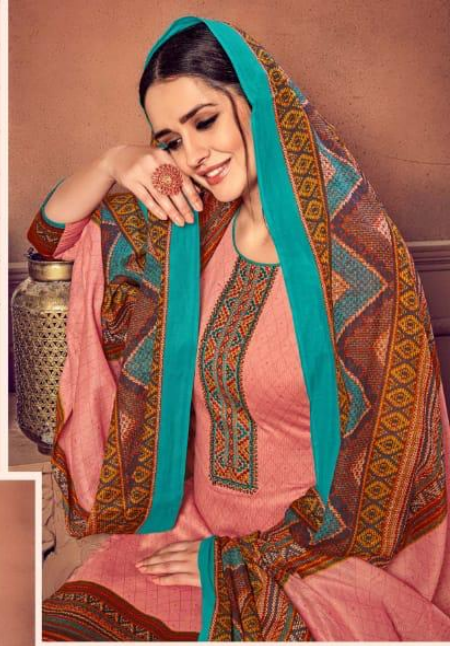

DESIGN : 3004