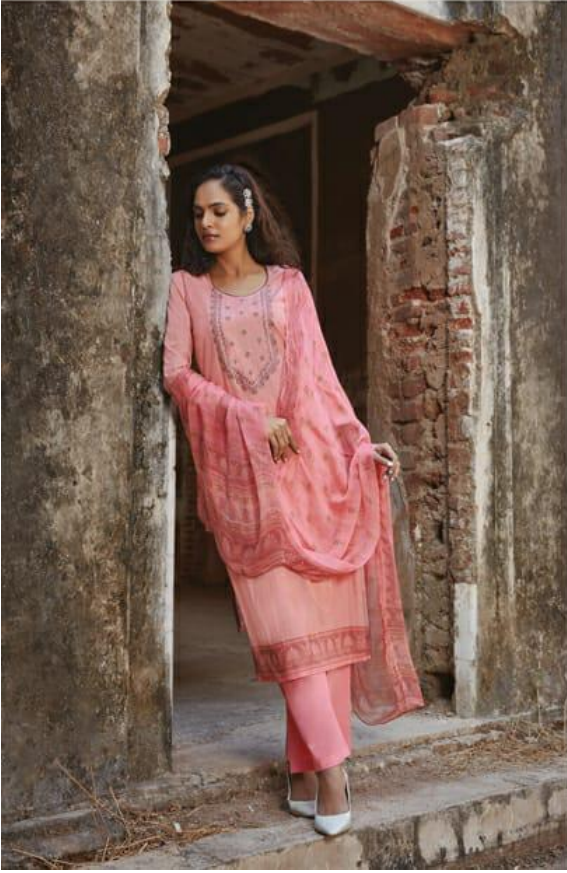

TOP: LAWN COTTON BOTTOM: HEAVY LAWN COTTON
 DUP.: BEMBERG CHIFFON

Om Lex
ESTABLISHED CRAFTSMANSHIP

#1223

Om Lex
BRANDING BY ANICITY

Nitara