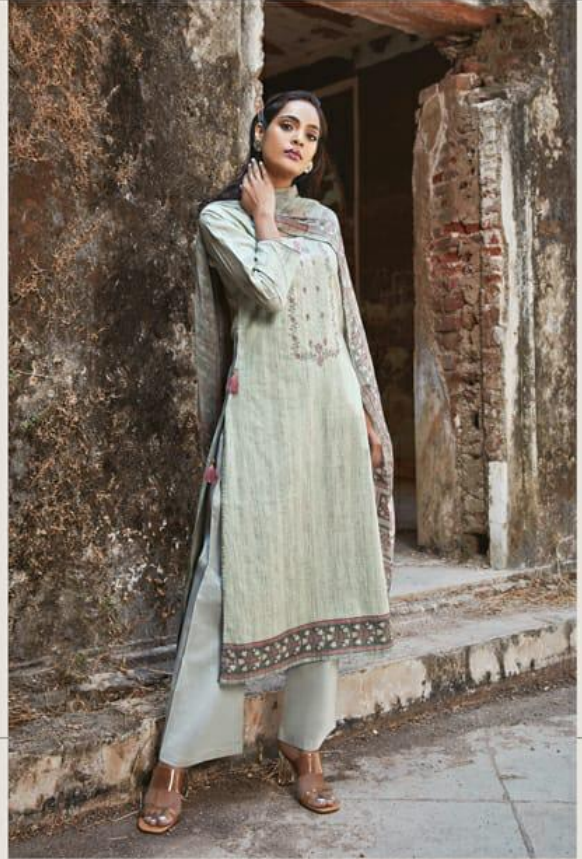

TOP: LAWN COTTON BOTTOM: HEAVY LAWN COTTON
 DUP.: BEMBERG CHIFFON

Om Lex
ESTABLISHED CRAFTSMANSHIP

#1223

Om Lex
BRANDING BY ANICITY

Nitara