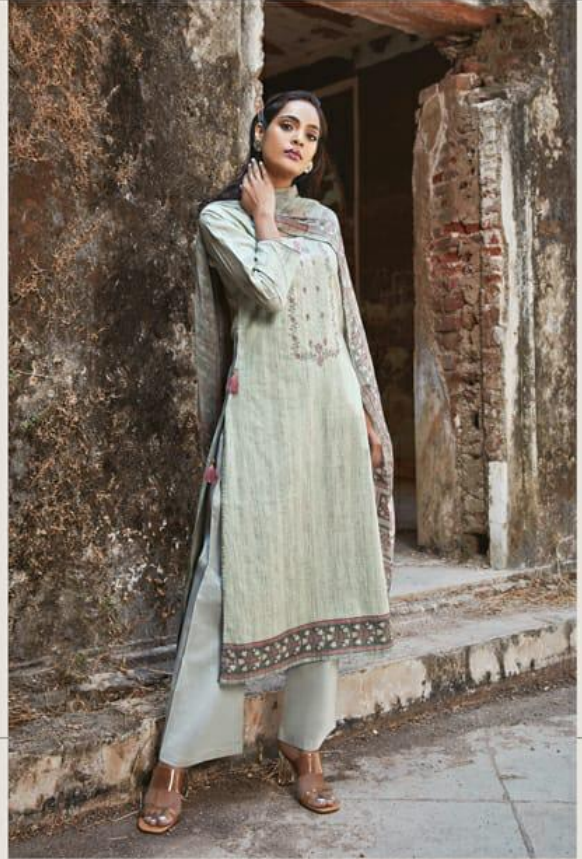

TOP: LAWN COTTON      BOTTOM: HEAVY LAWN COTTON  
 DUP.: BEMBERG CHIFFON

Om Lex  
ESTABLISHED 1992

#1223

Om Lex  
BRANDING BY ANICITY

Nitara