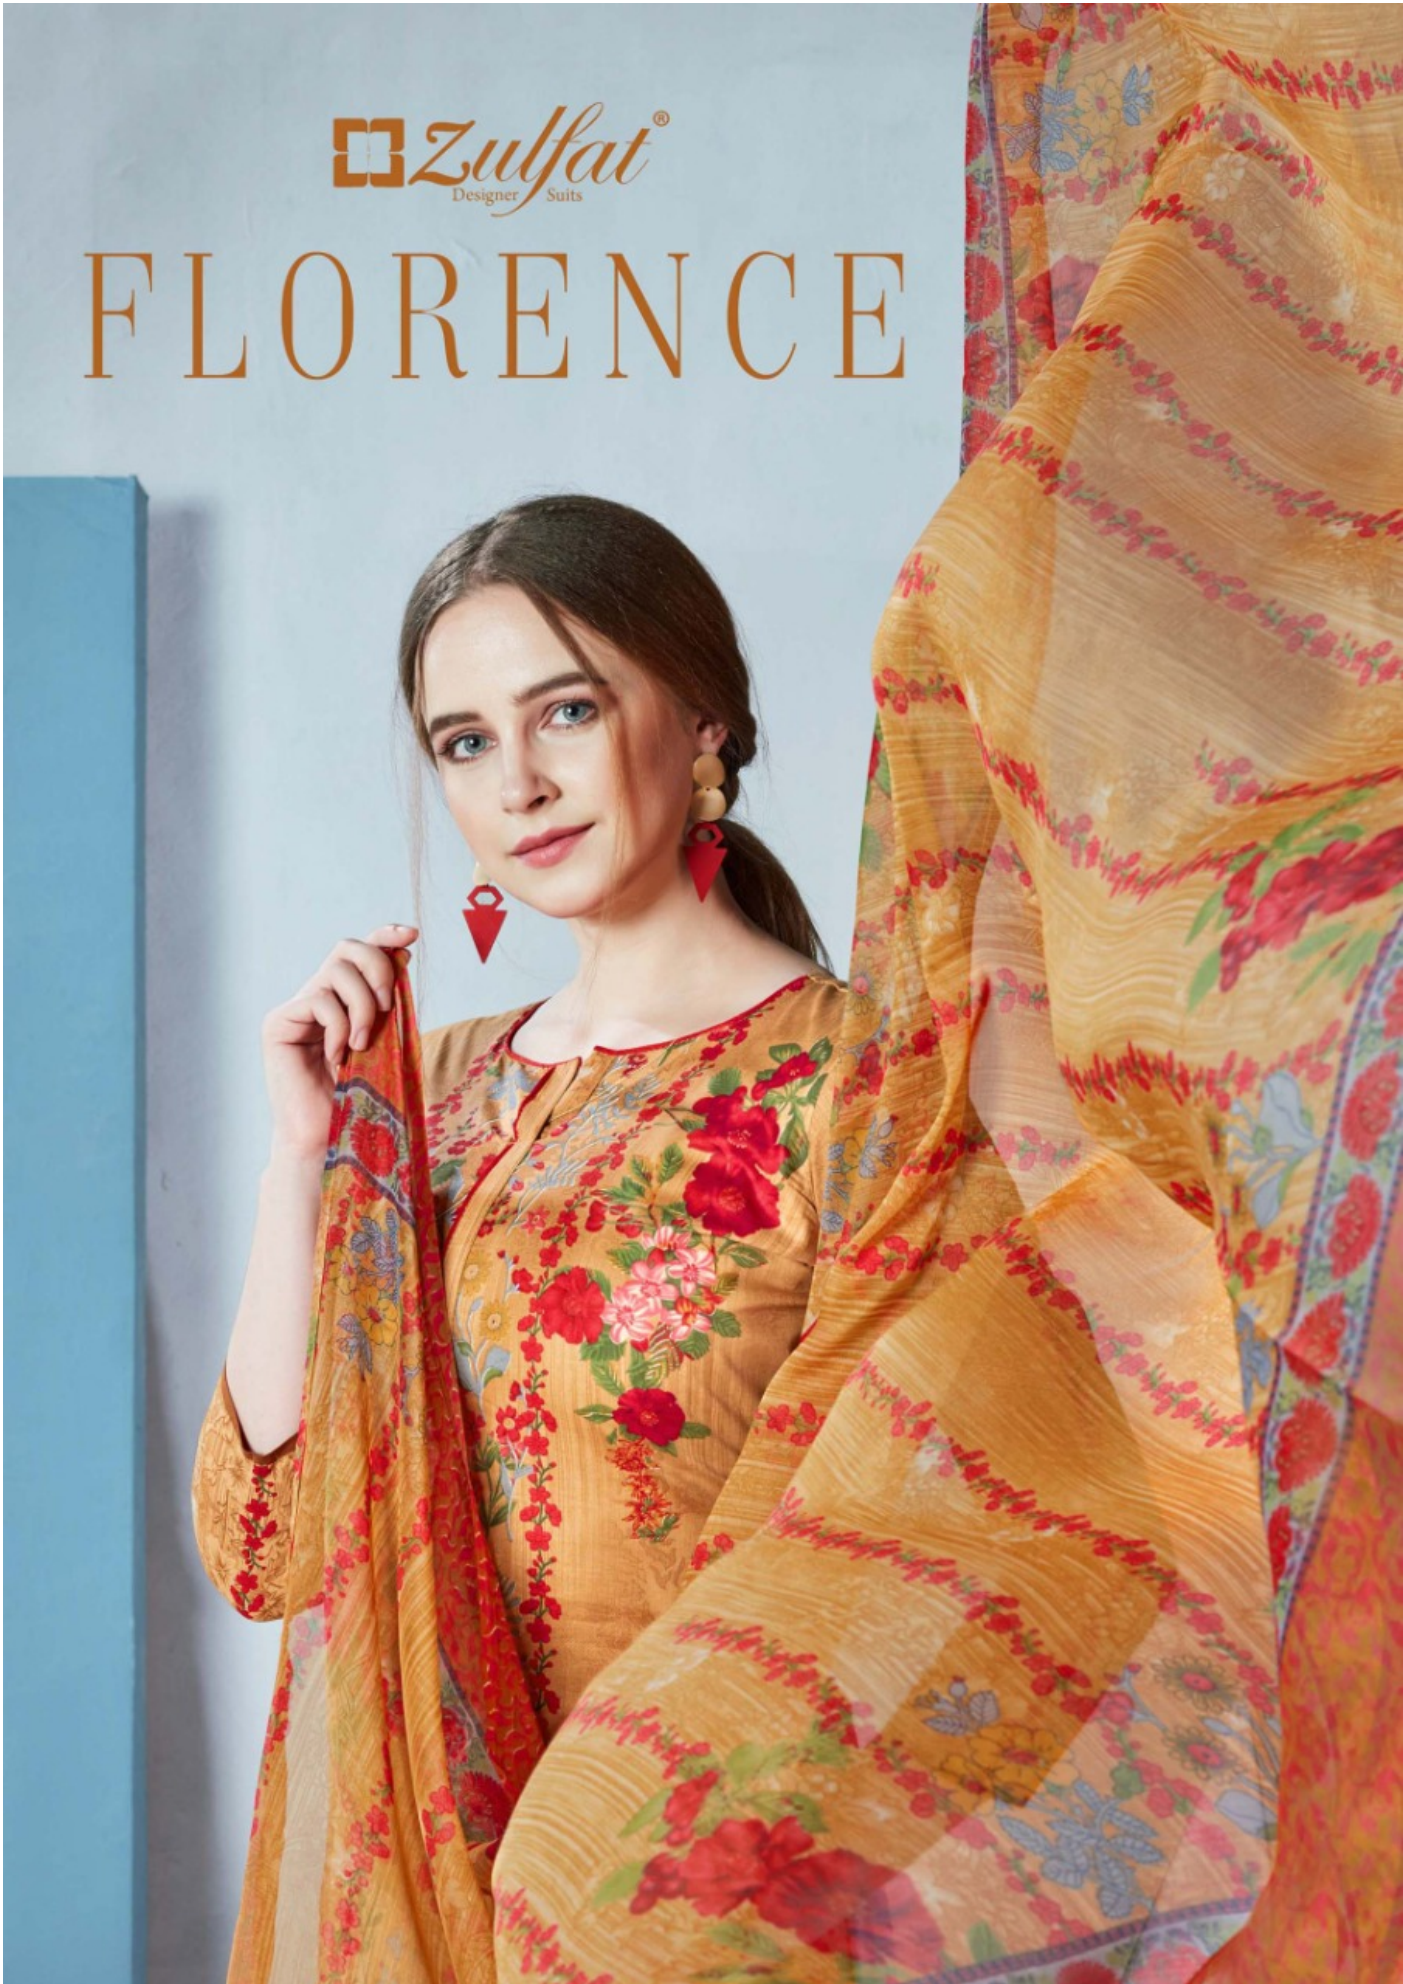

# FLORENCE

188-001

Zulfat

Enjoy the spectacular print on gripping colour That brings colours To your personality.

 **Zulfat**<sup>®</sup>  
Designer Suits

# FLORENCE

Enjoy the spectacular print on gripping colour That brings colours To your personality.

Zulfat  
DESIGNERS

188-002

 **Zulfat**  
Designer Sarees

Enjoy the spectacular print on gripping colour That brings colours To your personality.

Enjoy the spectacular print on gripping colour That brings colours To your personality.

188-009

Zulfat  
DESIGNERS

188-001

188-002

188-003

188-004

188-005

188-006

188-007

188-008

188-009

188-010

**Florence**  
Designer Suits  
**Zulfat**<sup>®</sup>

Enjoy the spectacular print on gripping colour That brings colours To your personality.

 **Zulfat**<sup>®</sup>  
Designer Suits