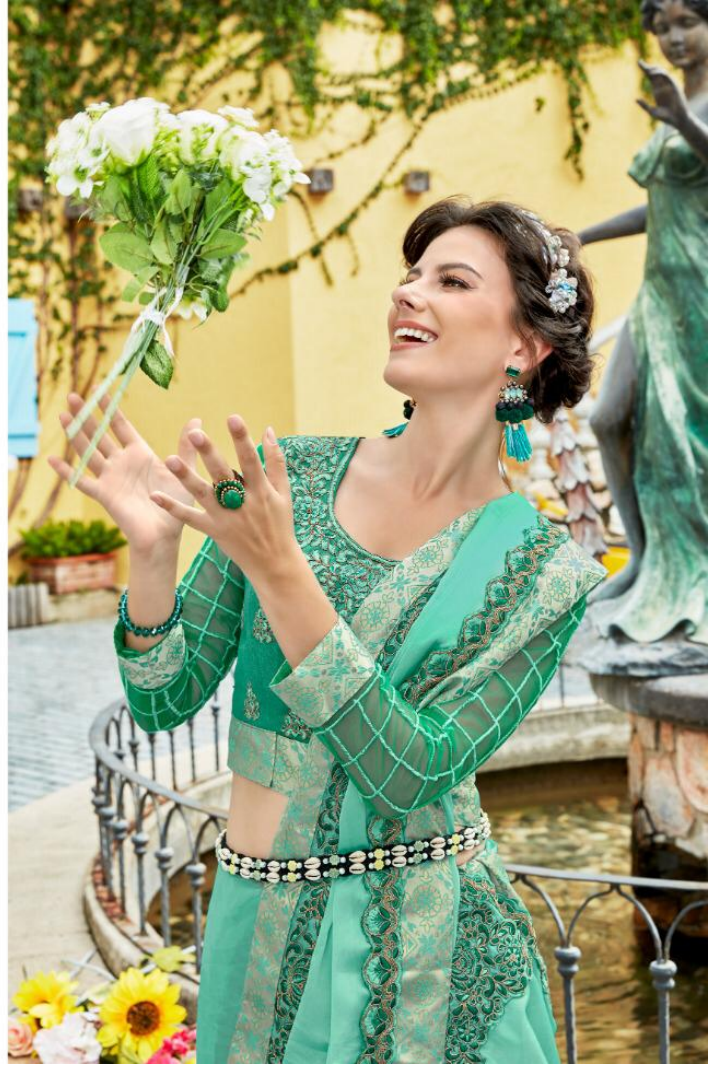

**KALISTA**  
FASHIONS

Subtle Lkat prints that does justice to your regal beauty. This art silk saree demands attention without being flashy.  
44510

Muted glod flames adlaze against the pearl white  
background look as divine as a morning prayer. Embrace the beauty of purity.

**KALISTA**  
FASHIONS

add a dash of style to your presence with a modish wine glass print crafted to make you a stunner.

44511

KALISTA  
FASHIONS

**KALISTA**  
FASHIONS

**KALISTA**  
FASHIONS

The classic colour combination strategically designed with an intrinsic weid of kalamkari print gives a contemporary edge to this piece. An ideal piece for evening affairs.