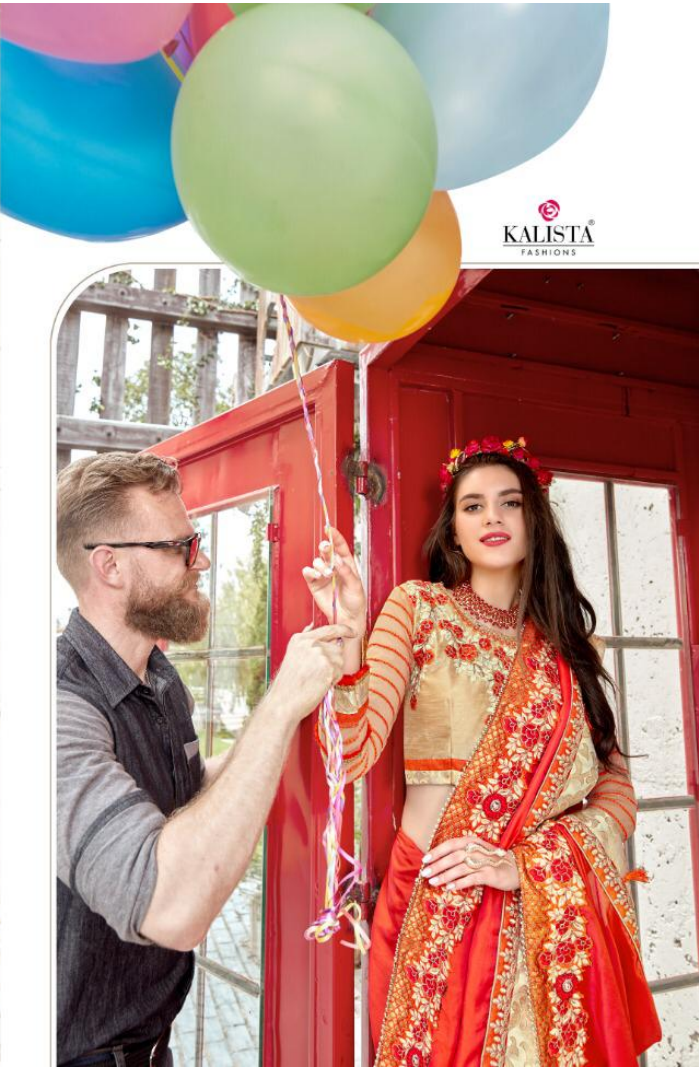

**KALISTA**  
FASHIONS

Subtle Lkat prints that does justice to your regal beauty. This art silk saree demands attention without being flashy.  
44510

Muted glod flames adlaze against the pearl white  
background look as divine as a morning prayer. Embrace the beauty of purity.

**KALISTA**  
FASHIONS

add a dash of style to your presence with a modish wine glass print crafted to make you a stunner.

44511

KALISTA  
FASHIONS

**KALISTA**  
FASHIONS

**KALISTA**  
FASHIONS

The classic colour combination strategically designed with an intrinsic weid of kalamkari print gives a contemporary edge to this piece. An ideal piece for evening affairs.