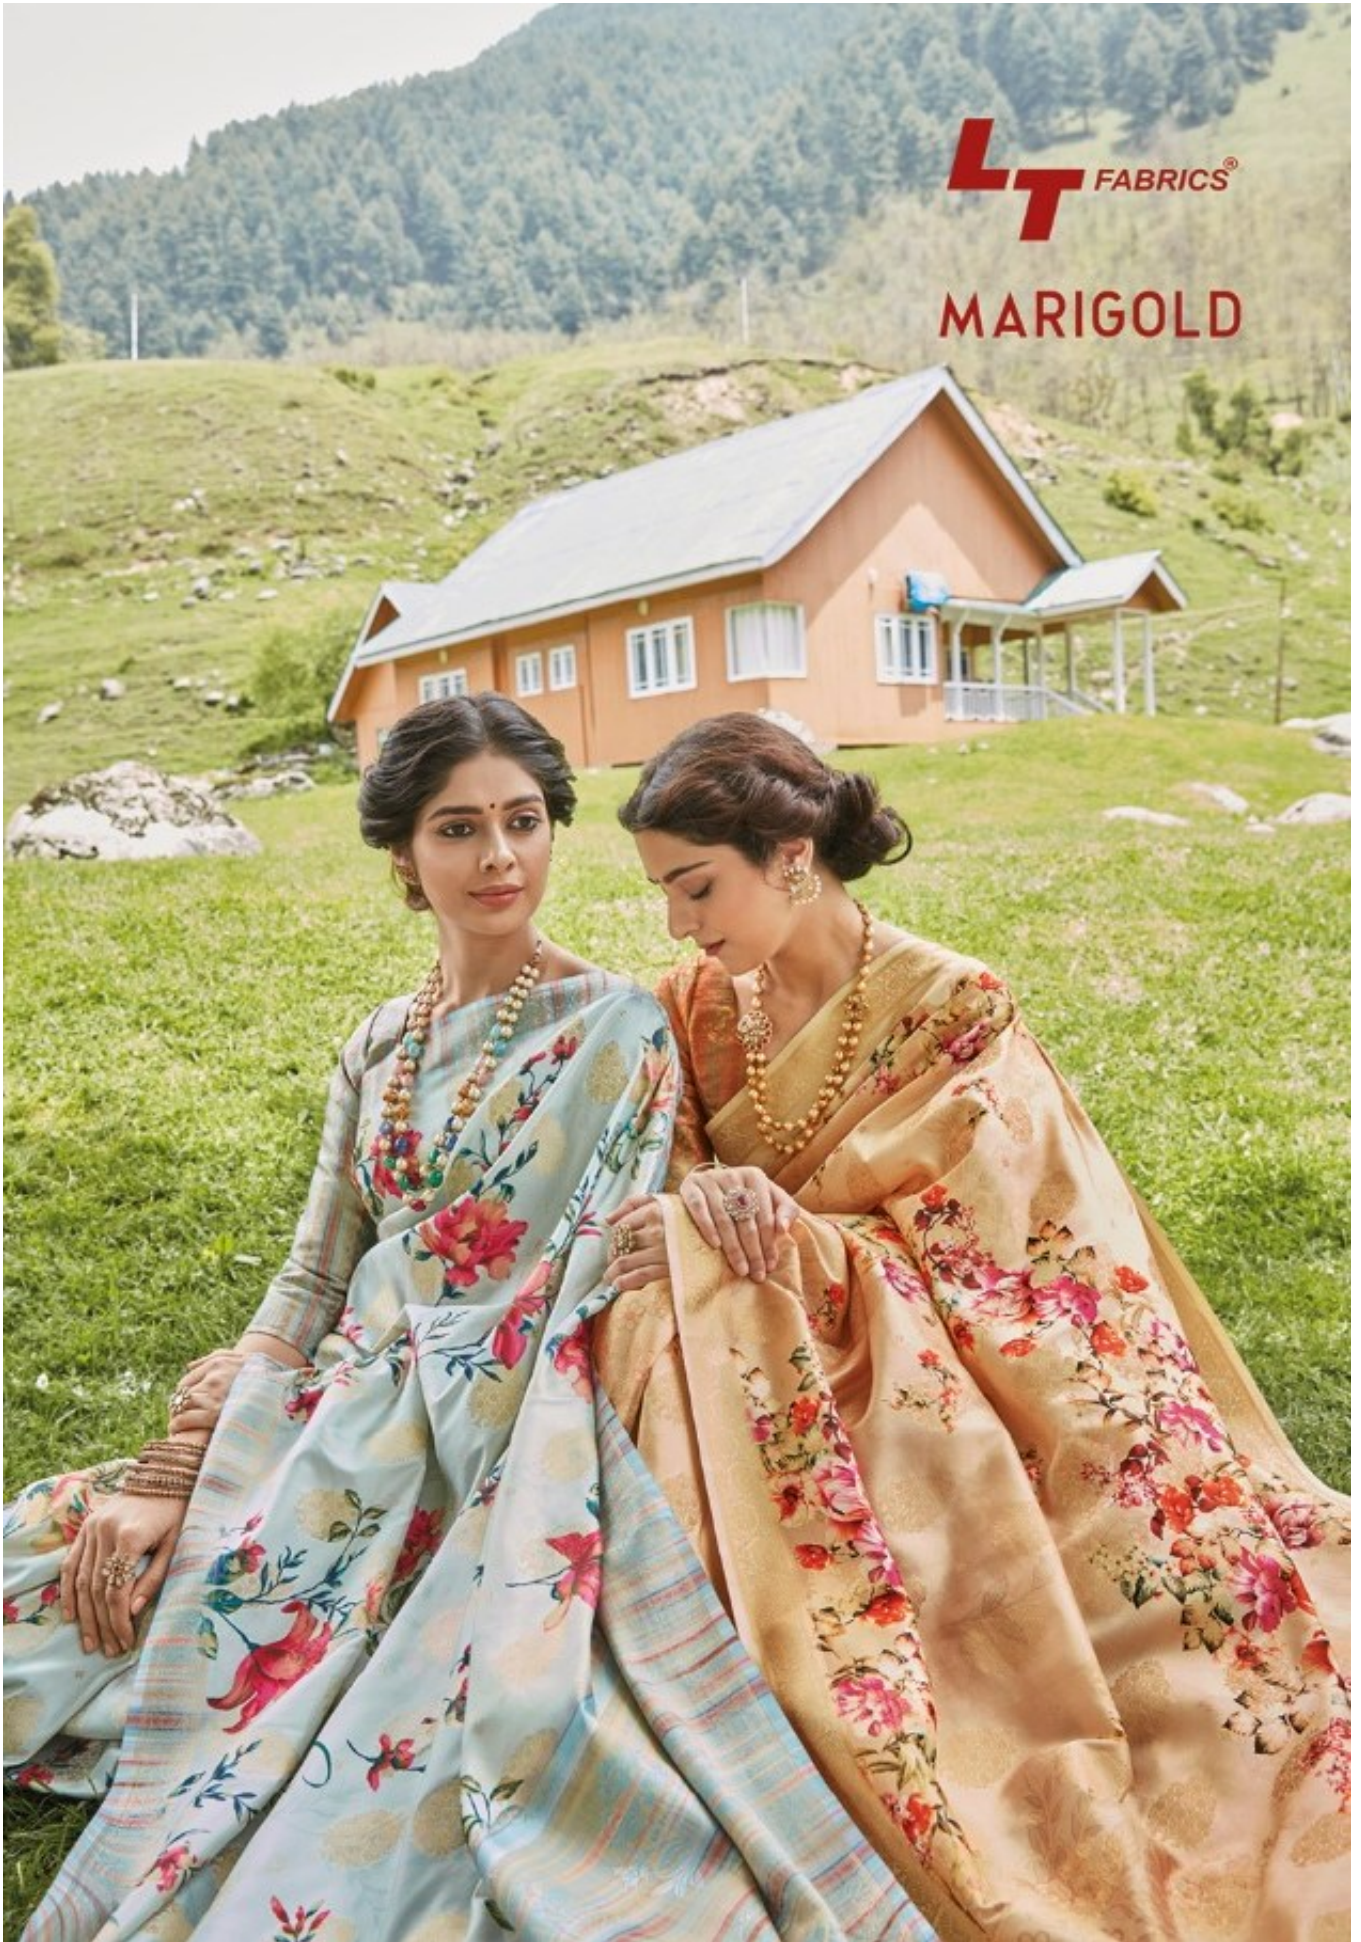

LT FABRICS®

MARIGOLD

4126

4127

4128

4129

4130

LT FABRICS®

A wide-angle photograph of a mountain valley. In the foreground, a vibrant green meadow slopes down towards a small, simple wooden hut. A river winds through the valley, reflecting the sky. The background features majestic mountains under a clear blue sky with scattered white clouds. Sunbeams radiate from the upper left, creating a bright, airy atmosphere. The overall scene is peaceful and idyllic.