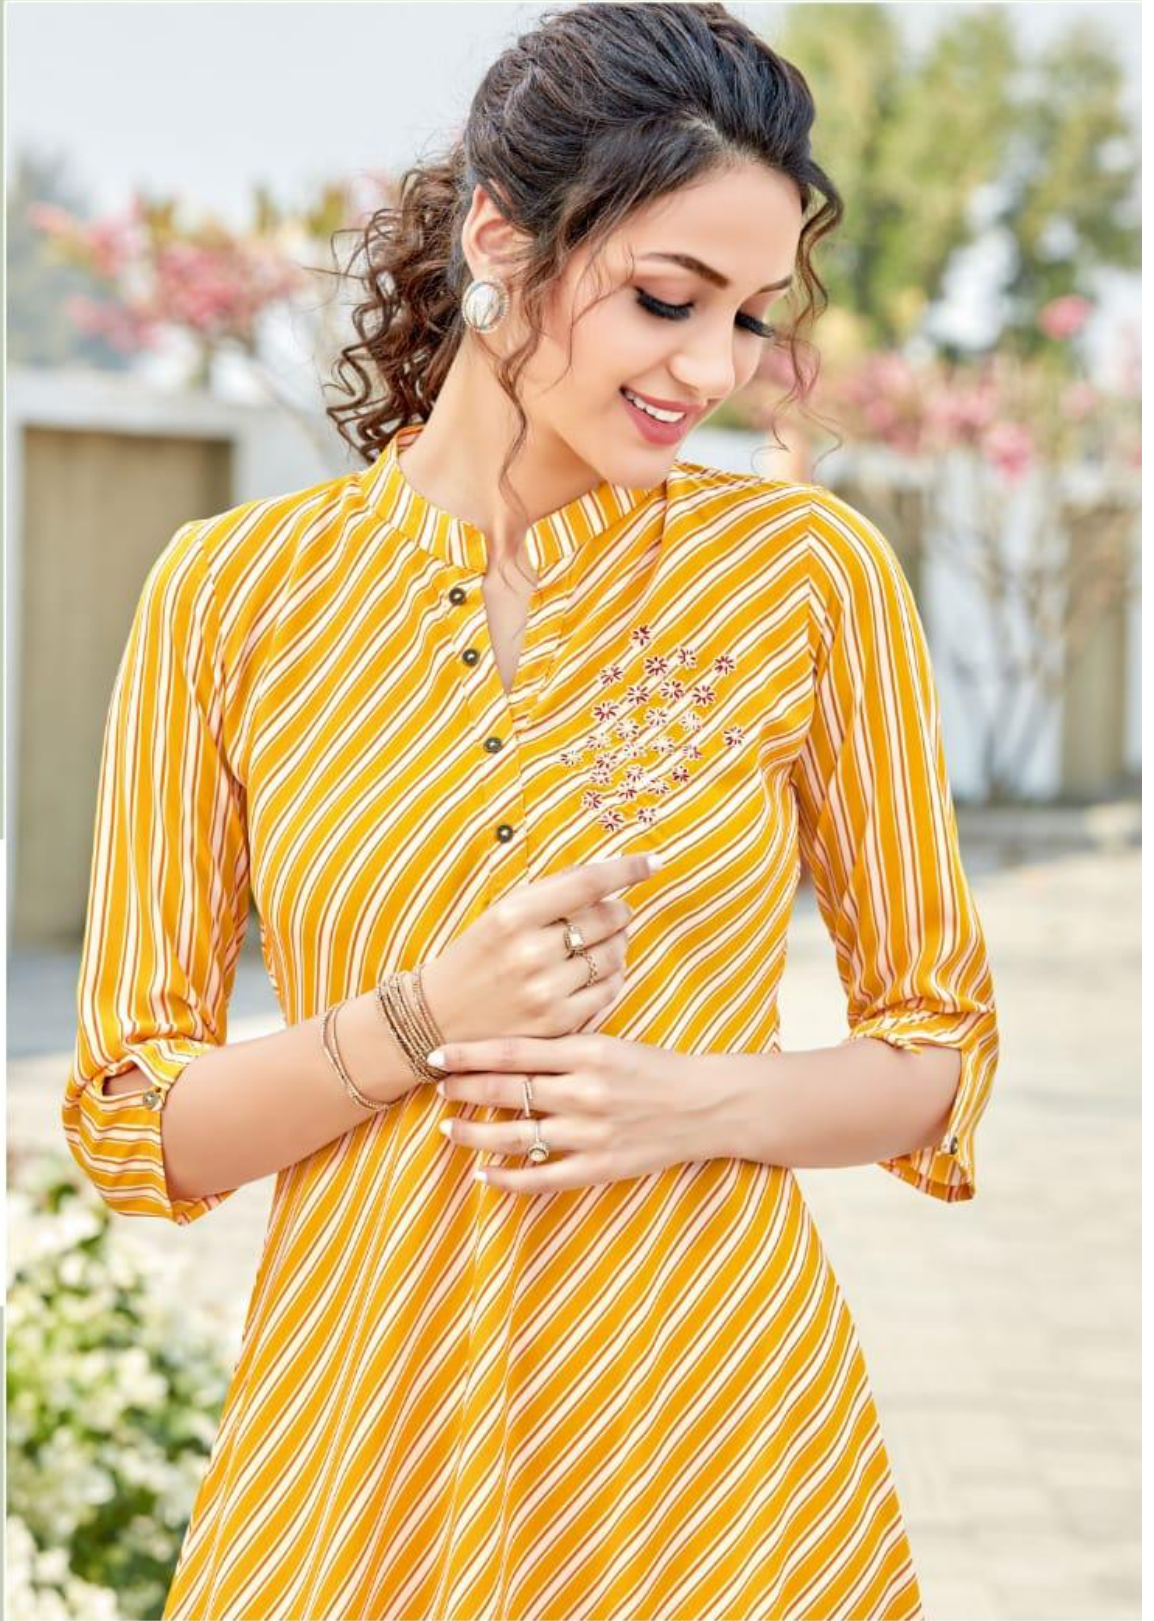

MITTOO

NATURAL ETHNIC WEAR

Cross Line

GORGEOUS GARB

Cross Line

4026

4027

4028

4029

EXPLORE BEAUTY

You can be beautiful on the outside, but its whats on the inside that makes a person truly beautiful

MITTOO

STUNNING BEAUTY

4029

MITTOO

NATURAL ETHNIC WEAR

Cross Line

STYLE EXPRESS

True beauty is being confidence & proud of yourself.
No matter how many people may disagree.

MITTOO

NATURAL ETHNIC WEAR

Cross Line

MITTOO

4027