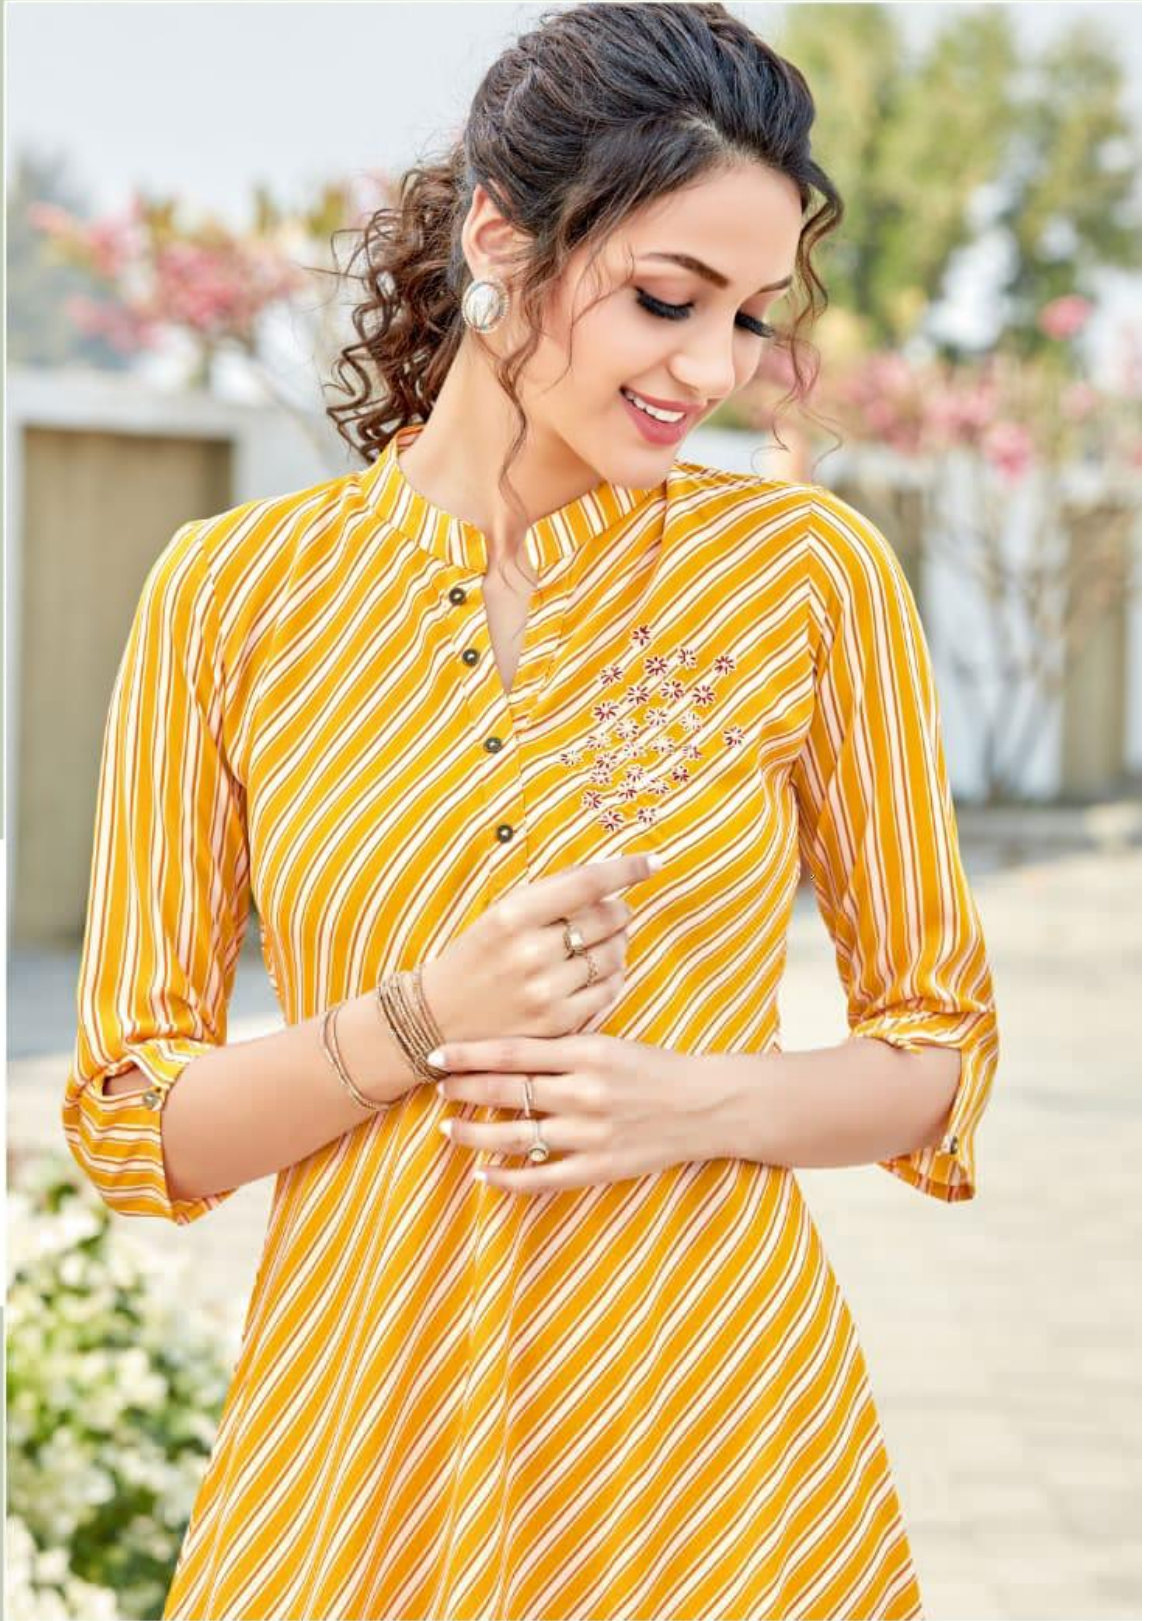

MITTOO

NATURAL ETHNIC WEAR

Cross Line

GORGEOUS GARB

Cross Line

4026

4027

4028

4029

EXPLORE BEAUTY

You can be beautiful on the outside, but its whats on the inside that makes a person truly beautiful

MITTOO

STUNNING BEAUTY

4029

MITTOO

NATURAL ETHNIC WEAR

Cross Line

STYLE EXPRESS

True beauty is being confidence & proud of yourself.
No matter how many people may disagree.

MITTOO

NATURAL ETHNIC WEAR

Cross Line

MITTOO

4027