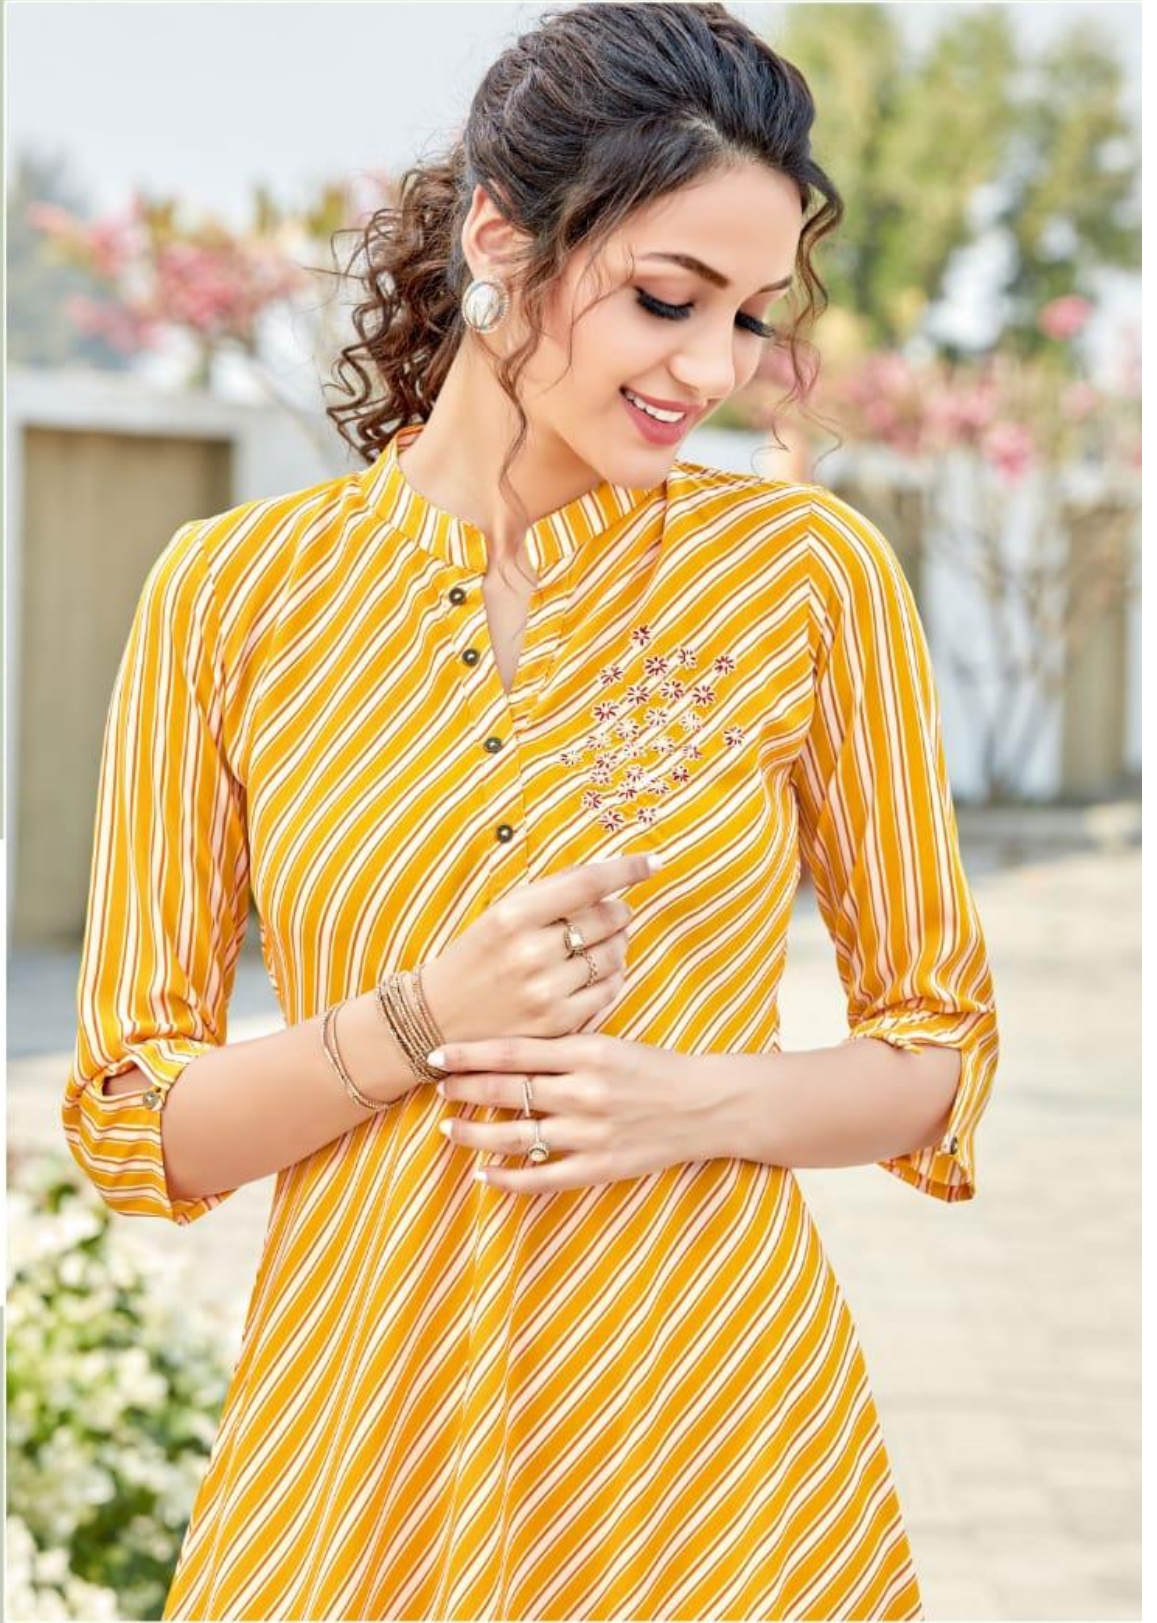

MITTOO

NATURAL ETHNIC WEAR

Cross Line

GORGEOUS GARB

Cross Line

4026

4027

4028

4029

EXPLORE BEAUTY

You can be beautiful on the outside, but its whats on the inside that makes a person truly beautiful

MITTOO

STUNNING BEAUTY

4029

MITTOO

NATURAL ETHNIC WEAR

Cross Line

STYLE EXPRESS

True beauty is being confidence & proud of yourself.
No matter how many people may disagree.

MITTOO

NATURAL ETHNIC WEAR

Cross Line

MITTOO

4027