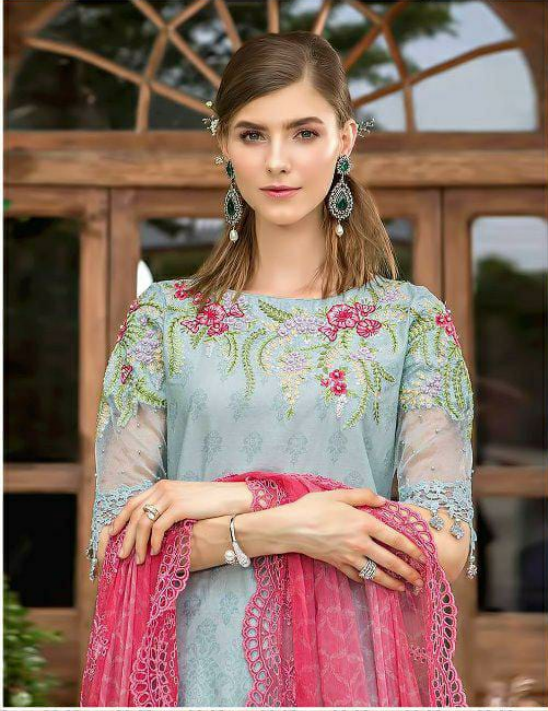

SUPER
MARIYA.B. NX
Lawn Collection
Vol-2

1631

1634

1636

1637

Shree
SUPER
MARIYA.B. NX
Lawn Collection
Vol-2

SUPER
MARIYA.B. NX
Lawn Collection
Vol-2

Shree®

1636

SUPER
MARIYA.B. NX
Lawn Collection
Vol-2

SUPER
MARIYA.B. NX
Lawn Collection
Vol-2

1637

MARIYA.B. SUPER
NX
Lawn Collection
Vol-2

Shree
LAWNS

1634

MARIYA.B. ^{SUPER} _{NX}
Lawn Collection
Vol-2

Hellow to everyone

present new looking and stylish printed designs

SUPER
MARIYA.B. NX
Lawn Collection
Vol-2

D.NO.	TOP	BOTTOM	DUPATTA
1631	PURE COTTON PRINT WITH HEAVY EMBROIDERY	SEMI LAWN (PRINTED)	CHIFFON PRINTED
1634	PURE COTTON PRINT WITH HEAVY EMBROIDERY	SEMI LAWN (PRINTED)	CHIFFON PRINTED
1636	PURE COTTON PRINT WITH HEAVY EMBROIDERY	SEMI LAWN	NET WITH EMBROIDERY PALLU
1637	PURE COTTON WITH WITH HEAVY EMBROIDERY	SEMI LAWN (PRINTED WITH WORK)	KOTA CHEKS WITH EMBROIDERY