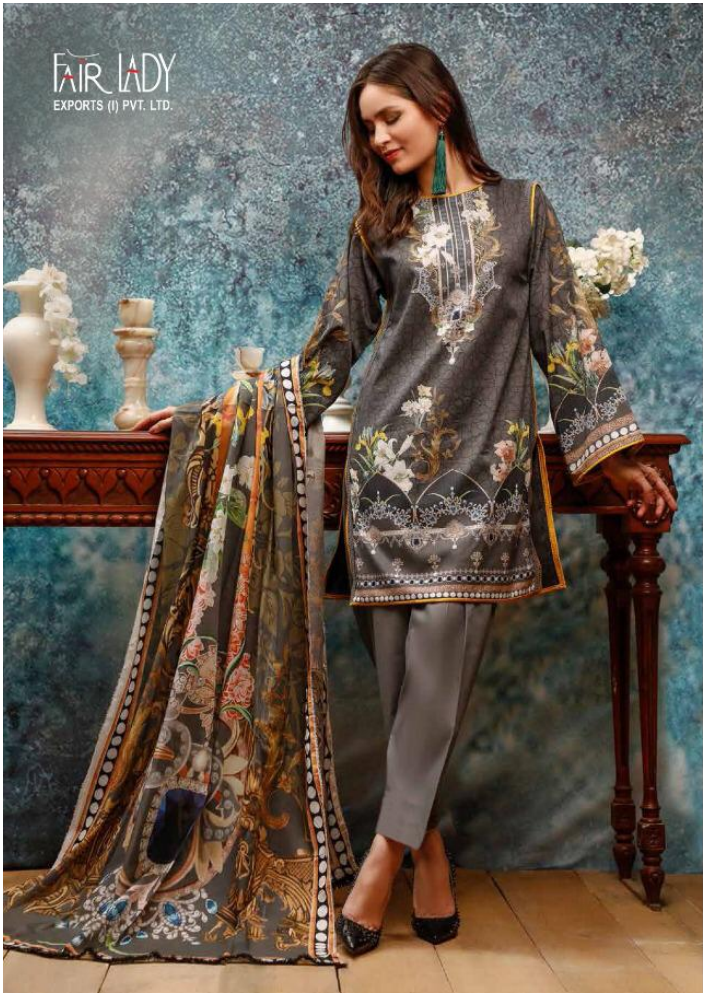

# FIRDOUS

100% PURE LAWN DIGITAL PRINT WITH EXCLUSIVE HEAVY EMBROIDERY PATCH WORK

FAIR LADY  
EXPORTS (I) PVT. LTD.

1004

FAIR LADY  
EXPORTS (I) PVT. LTD.

1002

1006

1003

# FIRDOUS

D.NO	TOP	BOTTOM	DUPATTA	RATE
1001	PURE LAWN DIGITAL PRINT WITH <b>HEAVY NECK EMBROIDERY</b>	PURE LAWN DYED	PURE LAWN DIGITAL DUPATTA	749
1002	PURE LAWN DIGITAL PRINT WITH <b>HEAVY NECK EMBROIDERY</b>	PURE LAWN DYED	PURE LAWN DIGITAL DUPATTA	749
1003	PURE LAWN DIGITAL PRINT WITH <b>HEAVY NECK EMBROIDERY</b>	PURE LAWN PRINT	PURE LAWN DIGITAL DUPATTA	749
1004	PURE LAWN DIGITAL PRINT WITH <b>HEAVY NECK EMBROIDERY</b>	PURE LAWN DYED	PURE LAWN DIGITAL DUPATTA	749
1005	PURE LAWN DIGITAL PRINT WITH <b>HEAVY NECK EMBROIDERY</b>	PURE LAWN PRINT	PURE LAWN DIGITAL DUPATTA	749
1006	PURE LAWN DIGITAL PRINT WITH <b>HEAVY NECK EMBROIDERY</b>	PURE LAWN DYED	PURE LAWN DIGITAL DUPATTA	749