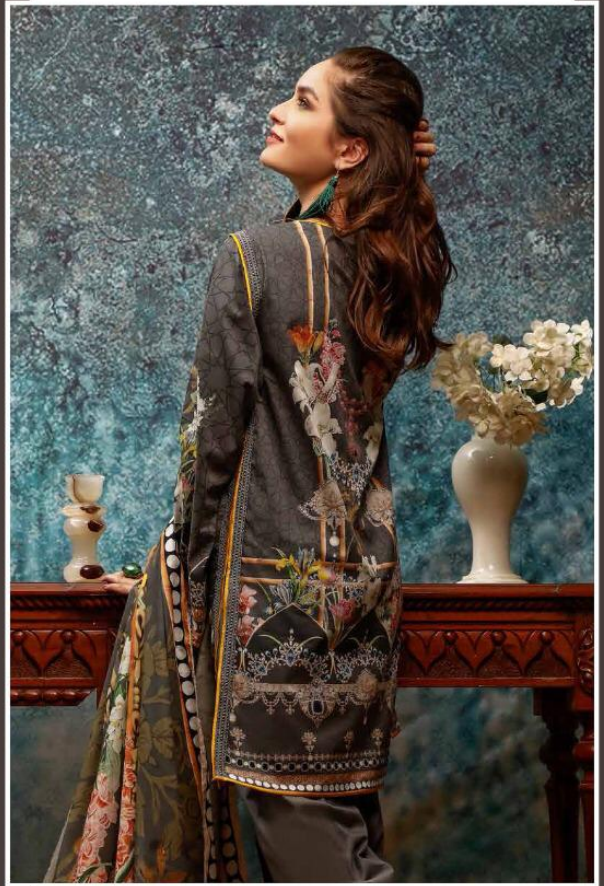

FAIR LADY
EXPORTS (I) PVT. LTD.

FIRDOUS

100% PURE LAWN DIGITAL PRINT WITH EXCLUSIVE HEAVY EMBROIDERY PATCH WORK

FAIR LADY
EXPORTS (I) PVT. LTD.

1004

FAIR LADY
EXPORTS (I) PVT. LTD.

1002

1006

1003

1004

FAIR LADY
EXPORTS (I) PVT. LTD.

1003

FAIR LADY
EXPORTS (I) PVT. LTD.

FIRDOUS

D.NO	TOP	BOTTOM	DUPATTA	RATE
1001	PURE LAWN DIGITAL PRINT WITH HEAVY NECK EMBROIDERY	PURE LAWN DYED	PURE LAWN DIGITAL DUPATTA	749
1002	PURE LAWN DIGITAL PRINT WITH HEAVY NECK EMBROIDERY	PURE LAWN DYED	PURE LAWN DIGITAL DUPATTA	749
1003	PURE LAWN DIGITAL PRINT WITH HEAVY NECK EMBROIDERY	PURE LAWN PRINT	PURE LAWN DIGITAL DUPATTA	749
1004	PURE LAWN DIGITAL PRINT WITH HEAVY NECK EMBROIDERY	PURE LAWN DYED	PURE LAWN DIGITAL DUPATTA	749
1005	PURE LAWN DIGITAL PRINT WITH HEAVY NECK EMBROIDERY	PURE LAWN PRINT	PURE LAWN DIGITAL DUPATTA	749
1006	PURE LAWN DIGITAL PRINT WITH HEAVY NECK EMBROIDERY	PURE LAWN DYED	PURE LAWN DIGITAL DUPATTA	749