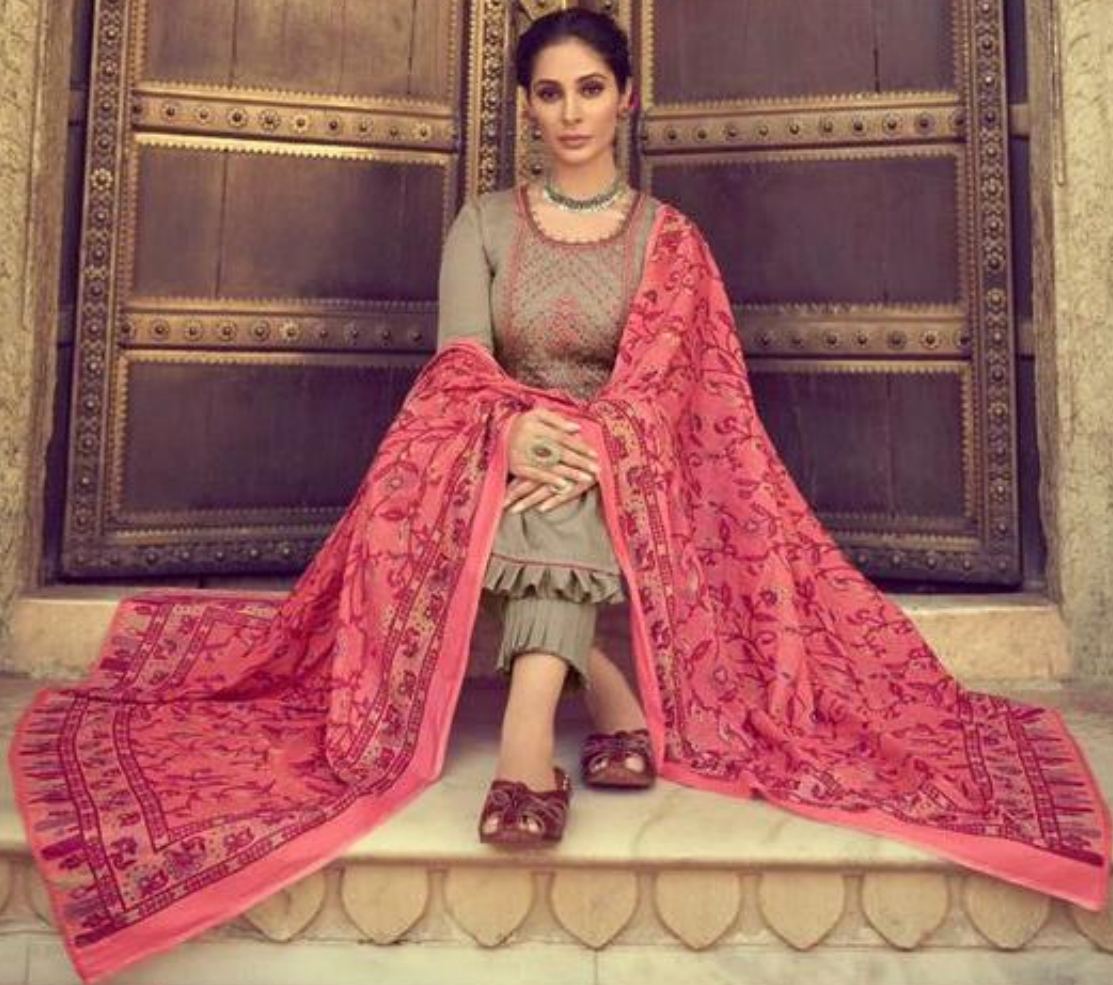

ممتاز آرٹس

MUMTAZ ARTS®

Rangra hi Rangra

Saanjh Hit List

HEAVY KASHMIRI EMBROIDERY WITH DIGITAL PRINT
BOX PALLU DUPATTA WITH TASSELS