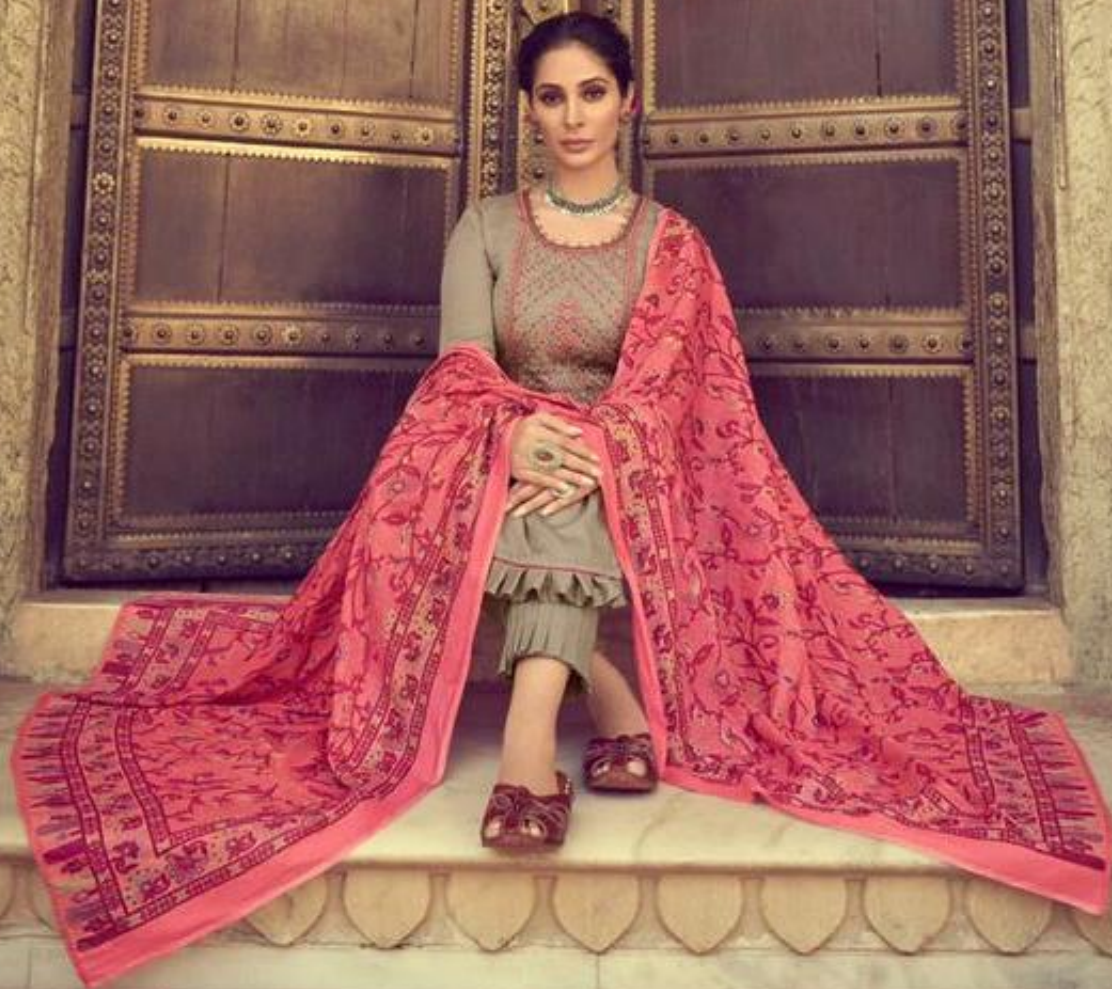

ممتاز آرٹس

MUMTAZ ARTS®

Rangra hi Rangra

Saanjh Hit List

HEAVY KASHMIRI EMBROIDERY WITH DIGITAL PRINT
BOX PALLU DUPATTA WITH TASSELS