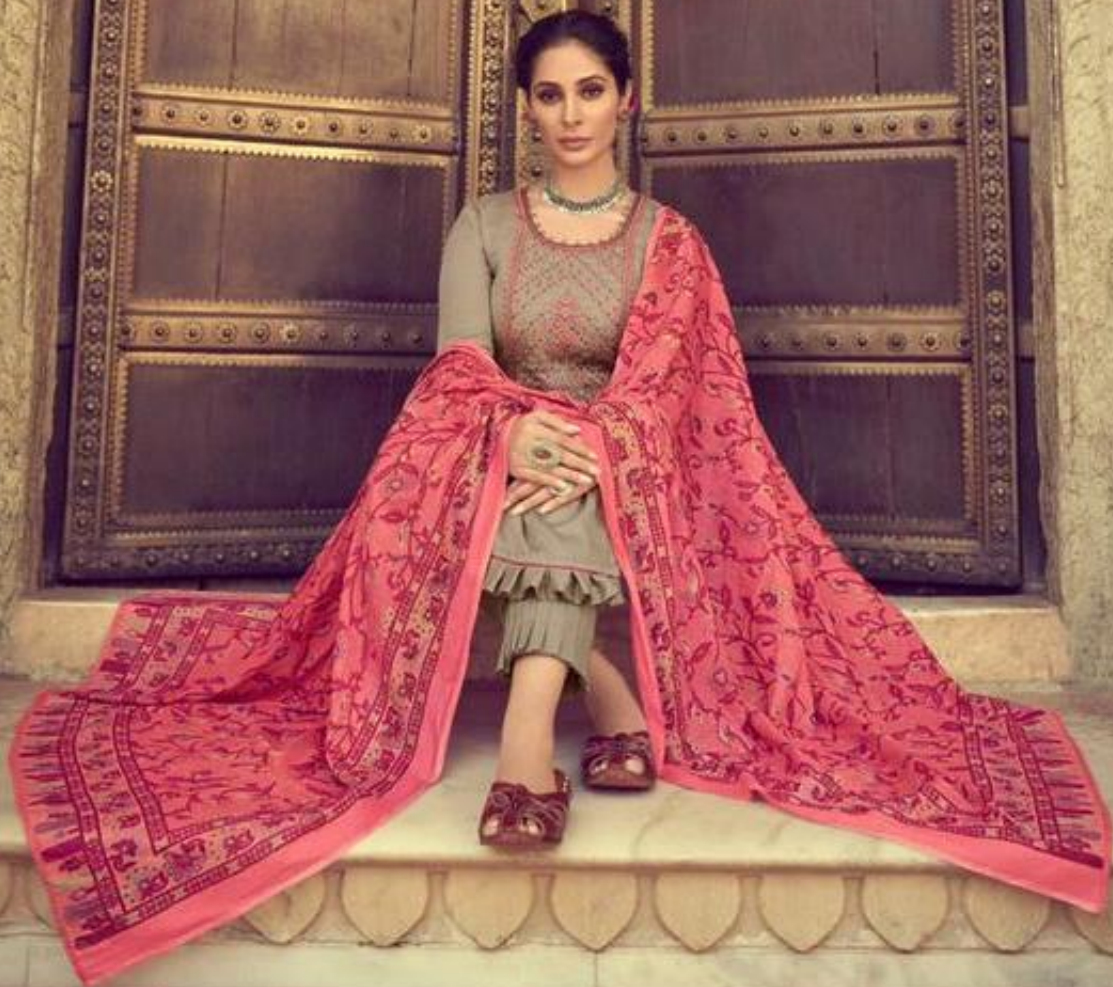

ممتاز آرٹس

MUMTAZ ARTS®
Rangra hi Rangra

Saanjh Hit List

HEAVY KASHMIRI EMBROIDERY WITH DIGITAL PRINT
BOX PALLU DUPATTA WITH TASSELS