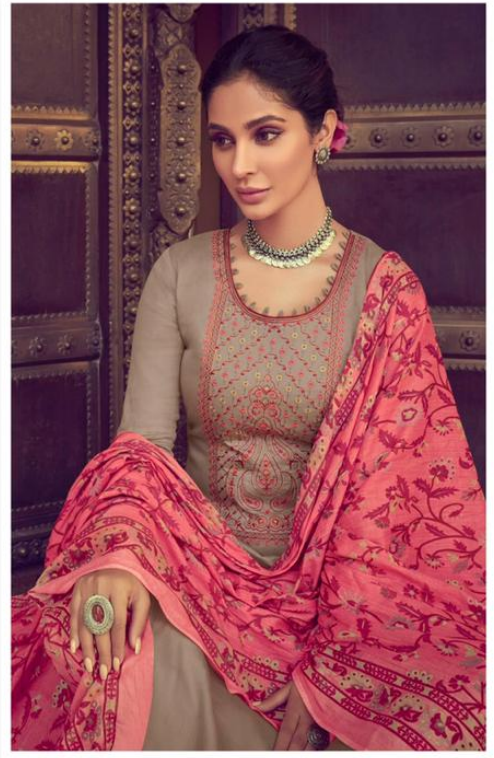

ممتاز آرٹس
MUMTAZ ARTS®
Designs by Anam