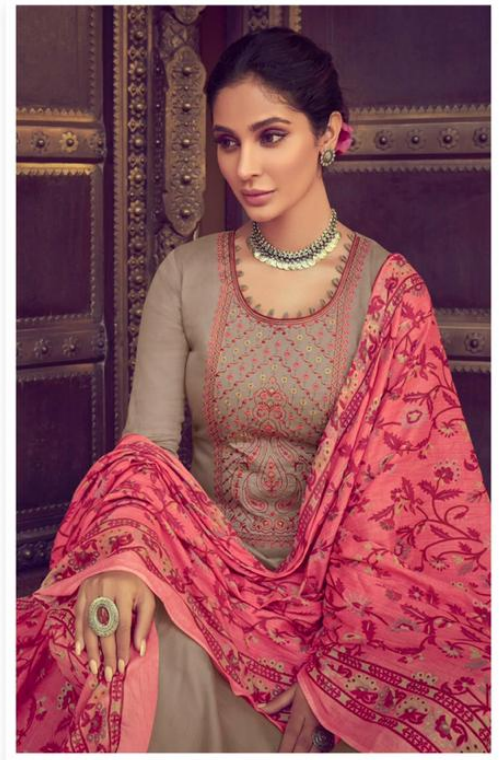

ممتاز آرٹس
MUMTAZ ARTS®
Designs by Anam