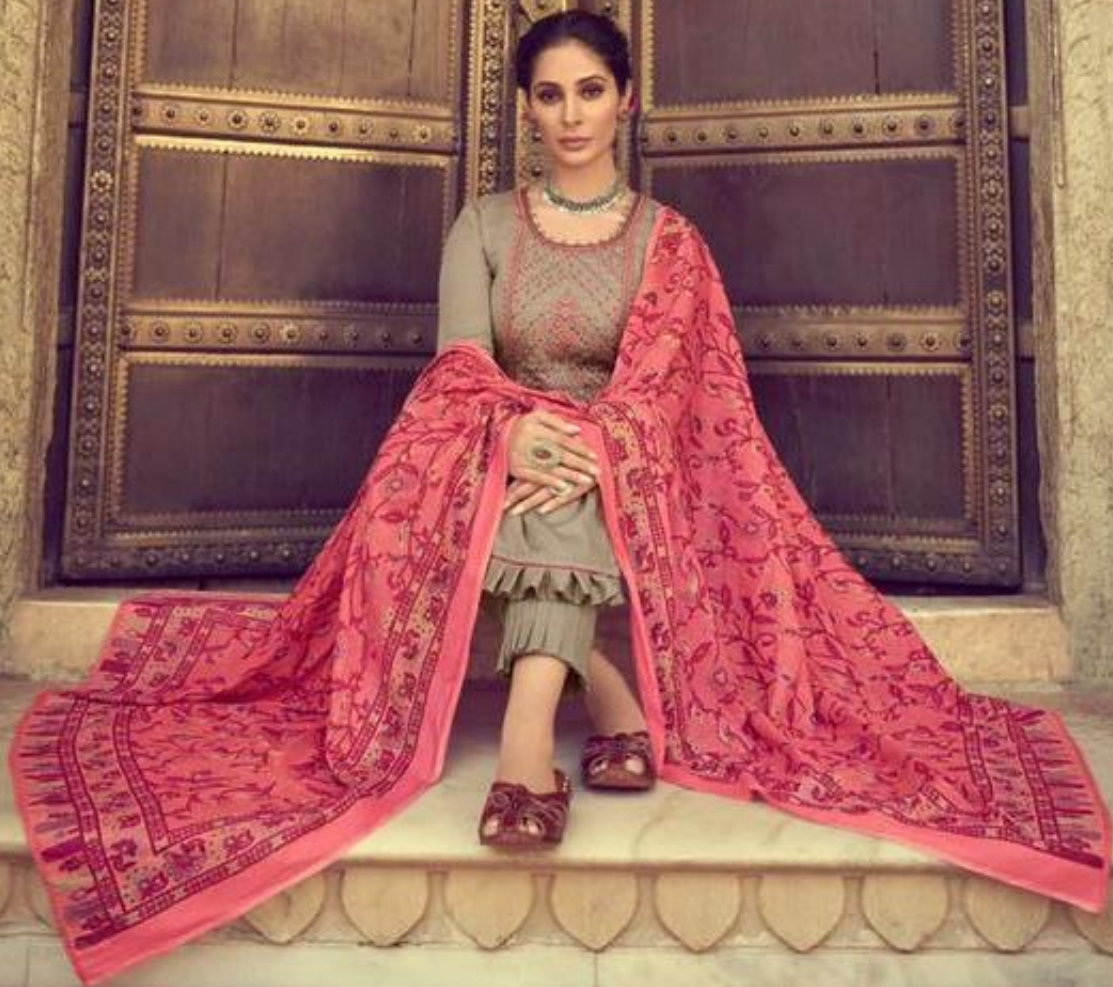

ممتاز آرٹس

MUMTAZ ARTS®

Rangra hi Rangra

Saanjh Hit List

HEAVY KASHMIRI EMBROIDERY WITH DIGITAL PRINT
BOX PALLU DUPATTA WITH TASSELS