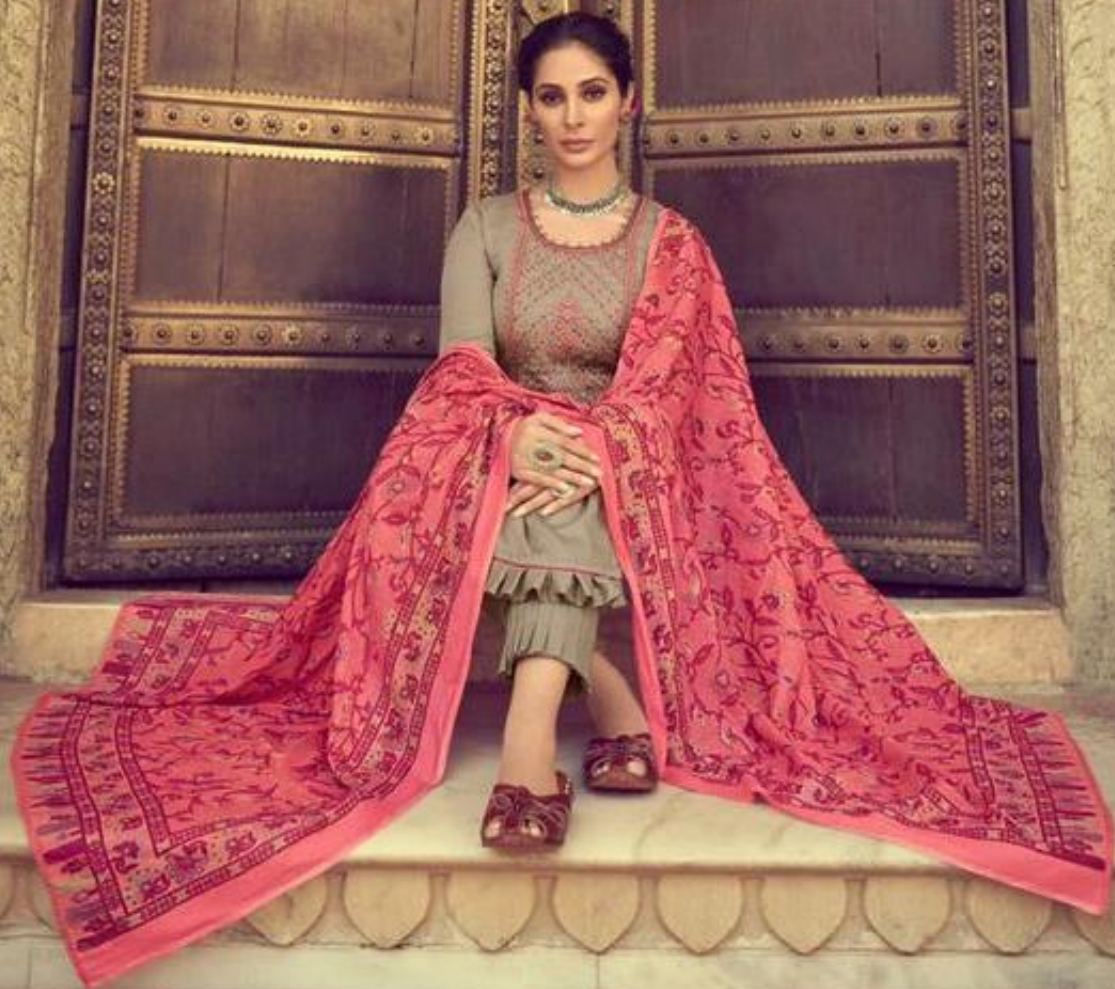

ممتاز آرٹس

MUMTAZ ARTS®

Rangra hi Rangra

Saanjh Hit List

HEAVY KASHMIRI EMBROIDERY WITH DIGITAL PRINT
BOX PALLU DUPATTA WITH TASSELS