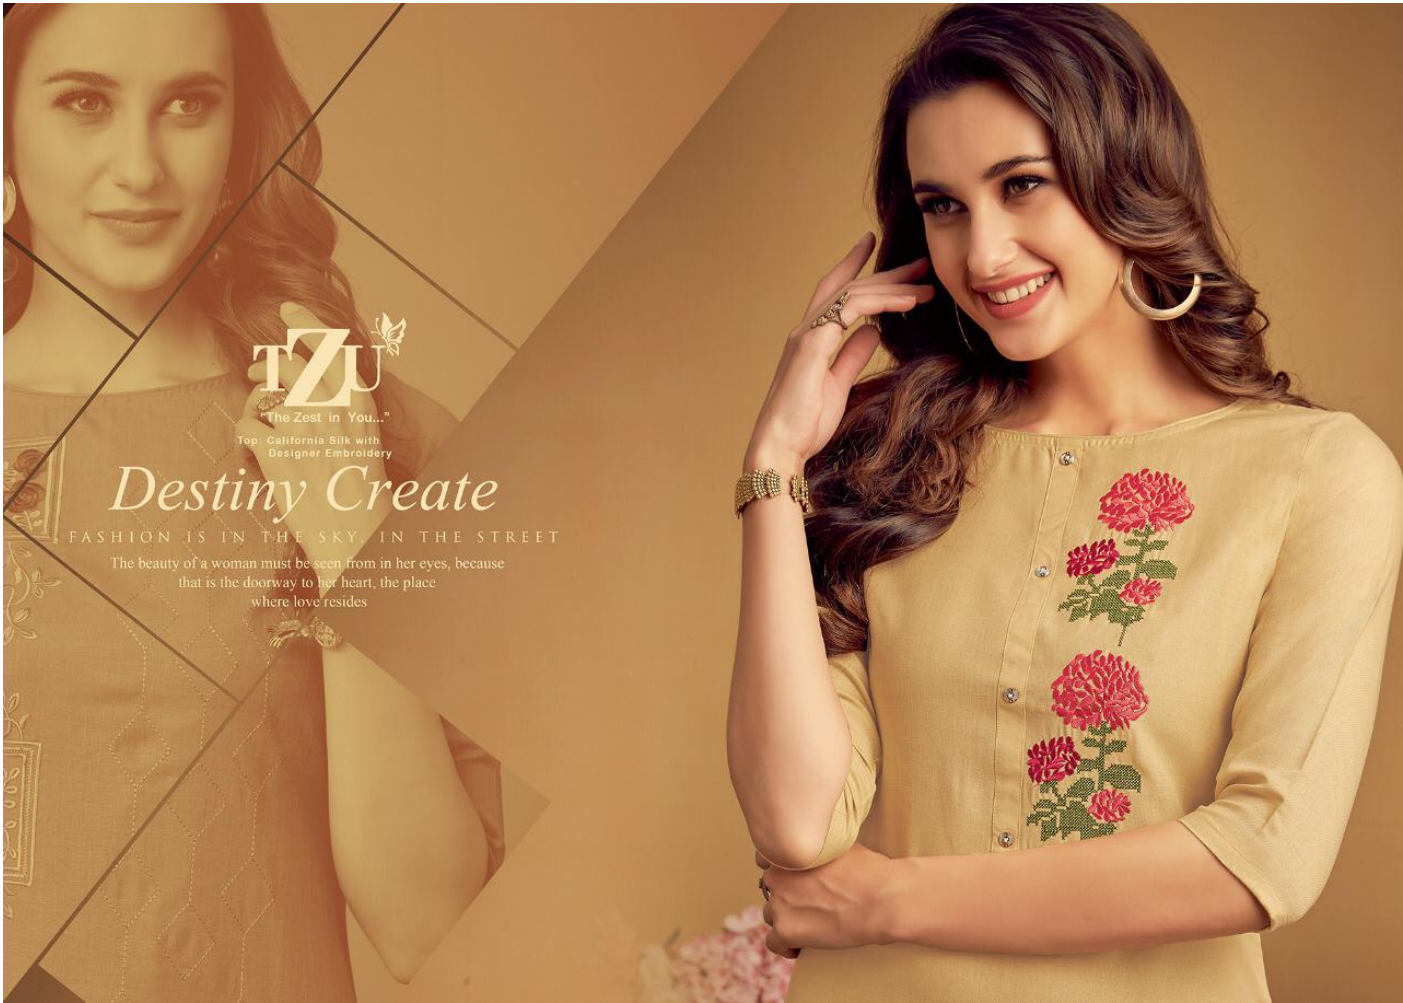

TZU

Destiny Create

FASHION IS IN THE SKY, IN THE STREET

The beauty of a woman must be seen from in her eyes, because
that is the doorway to her heart, the place
where love resides