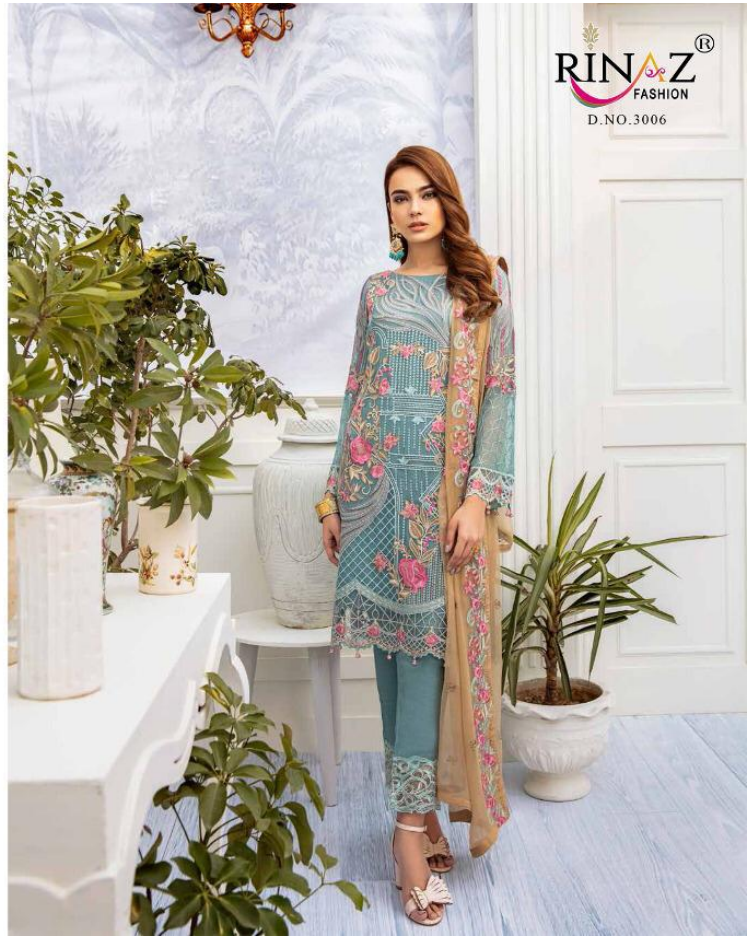

RINAZ[®]
FASHION

RANGOON VOL-2

RINAZ[®]
FASHION

RANGOON VOL-2

RINAZ[®]
FASHION
D.NO.3005

RANGOON

VOL-2

D.NO.	TOP	BOTTOM	INNER	DUPATTA
D.NO-3001	FOX GEORJETTE WITH HEAVY EMBROIDERY	HEAVY SHANTUN	HEAVY SHANTUN	NAZNIN WITH HEAVY EMBROIDERY
D.NO-3002	FOX GEORJETTE WITH HEAVY EMBROIDERY	HEAVY SHANTUN	HEAVY SHANTUN	NAZNIN WITH HEAVY EMBROIDERY
D.NO-3003	FOX GEORJETTE WITH HEAVY EMBROIDERY	HEAVY SHANTUN	HEAVY SHANTUN	NAZNIN WITH HEAVY EMBROIDERY
D.NO-3004	FOX GEORJETTE WITH HEAVY EMBROIDERY	HEAVY SHANTUN	HEAVY SHANTUN	NAZNIN WITH HEAVY EMBROIDERY
D.NO-3005	FOX GEORJETTE WITH HEAVY EMBROIDERY	HEAVY SHANTUN	HEAVY SHANTUN	NAZNIN WITH HEAVY EMBROIDERY
D.NO-3006	FOX GEORJETTE WITH HEAVY EMBROIDERY	HEAVY SHANTUN	HEAVY SHANTUN	NAZNIN WITH HEAVY EMBROIDERY
D.NO-3007	FOX GEORJETTE WITH HEAVY EMBROIDERY	HEAVY SHANTUN	HEAVY SHANTUN	NAZNIN WITH HEAVY EMBROIDERY