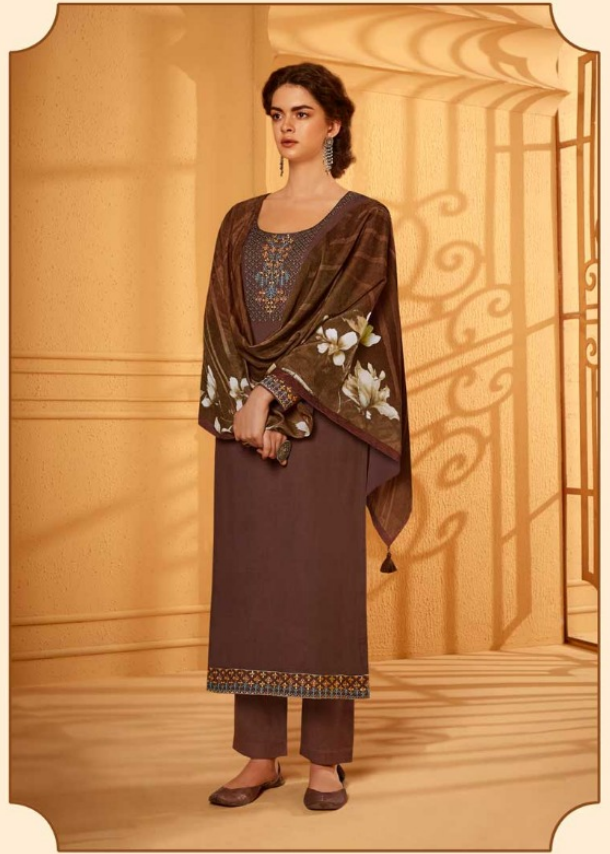

9881

HEER

9885

9883

VELVET

VOLUME 59

TOP

SHAGUN SILK WITH EMBROIDERY ON
NECK, SLEEVES AND HEMLINE