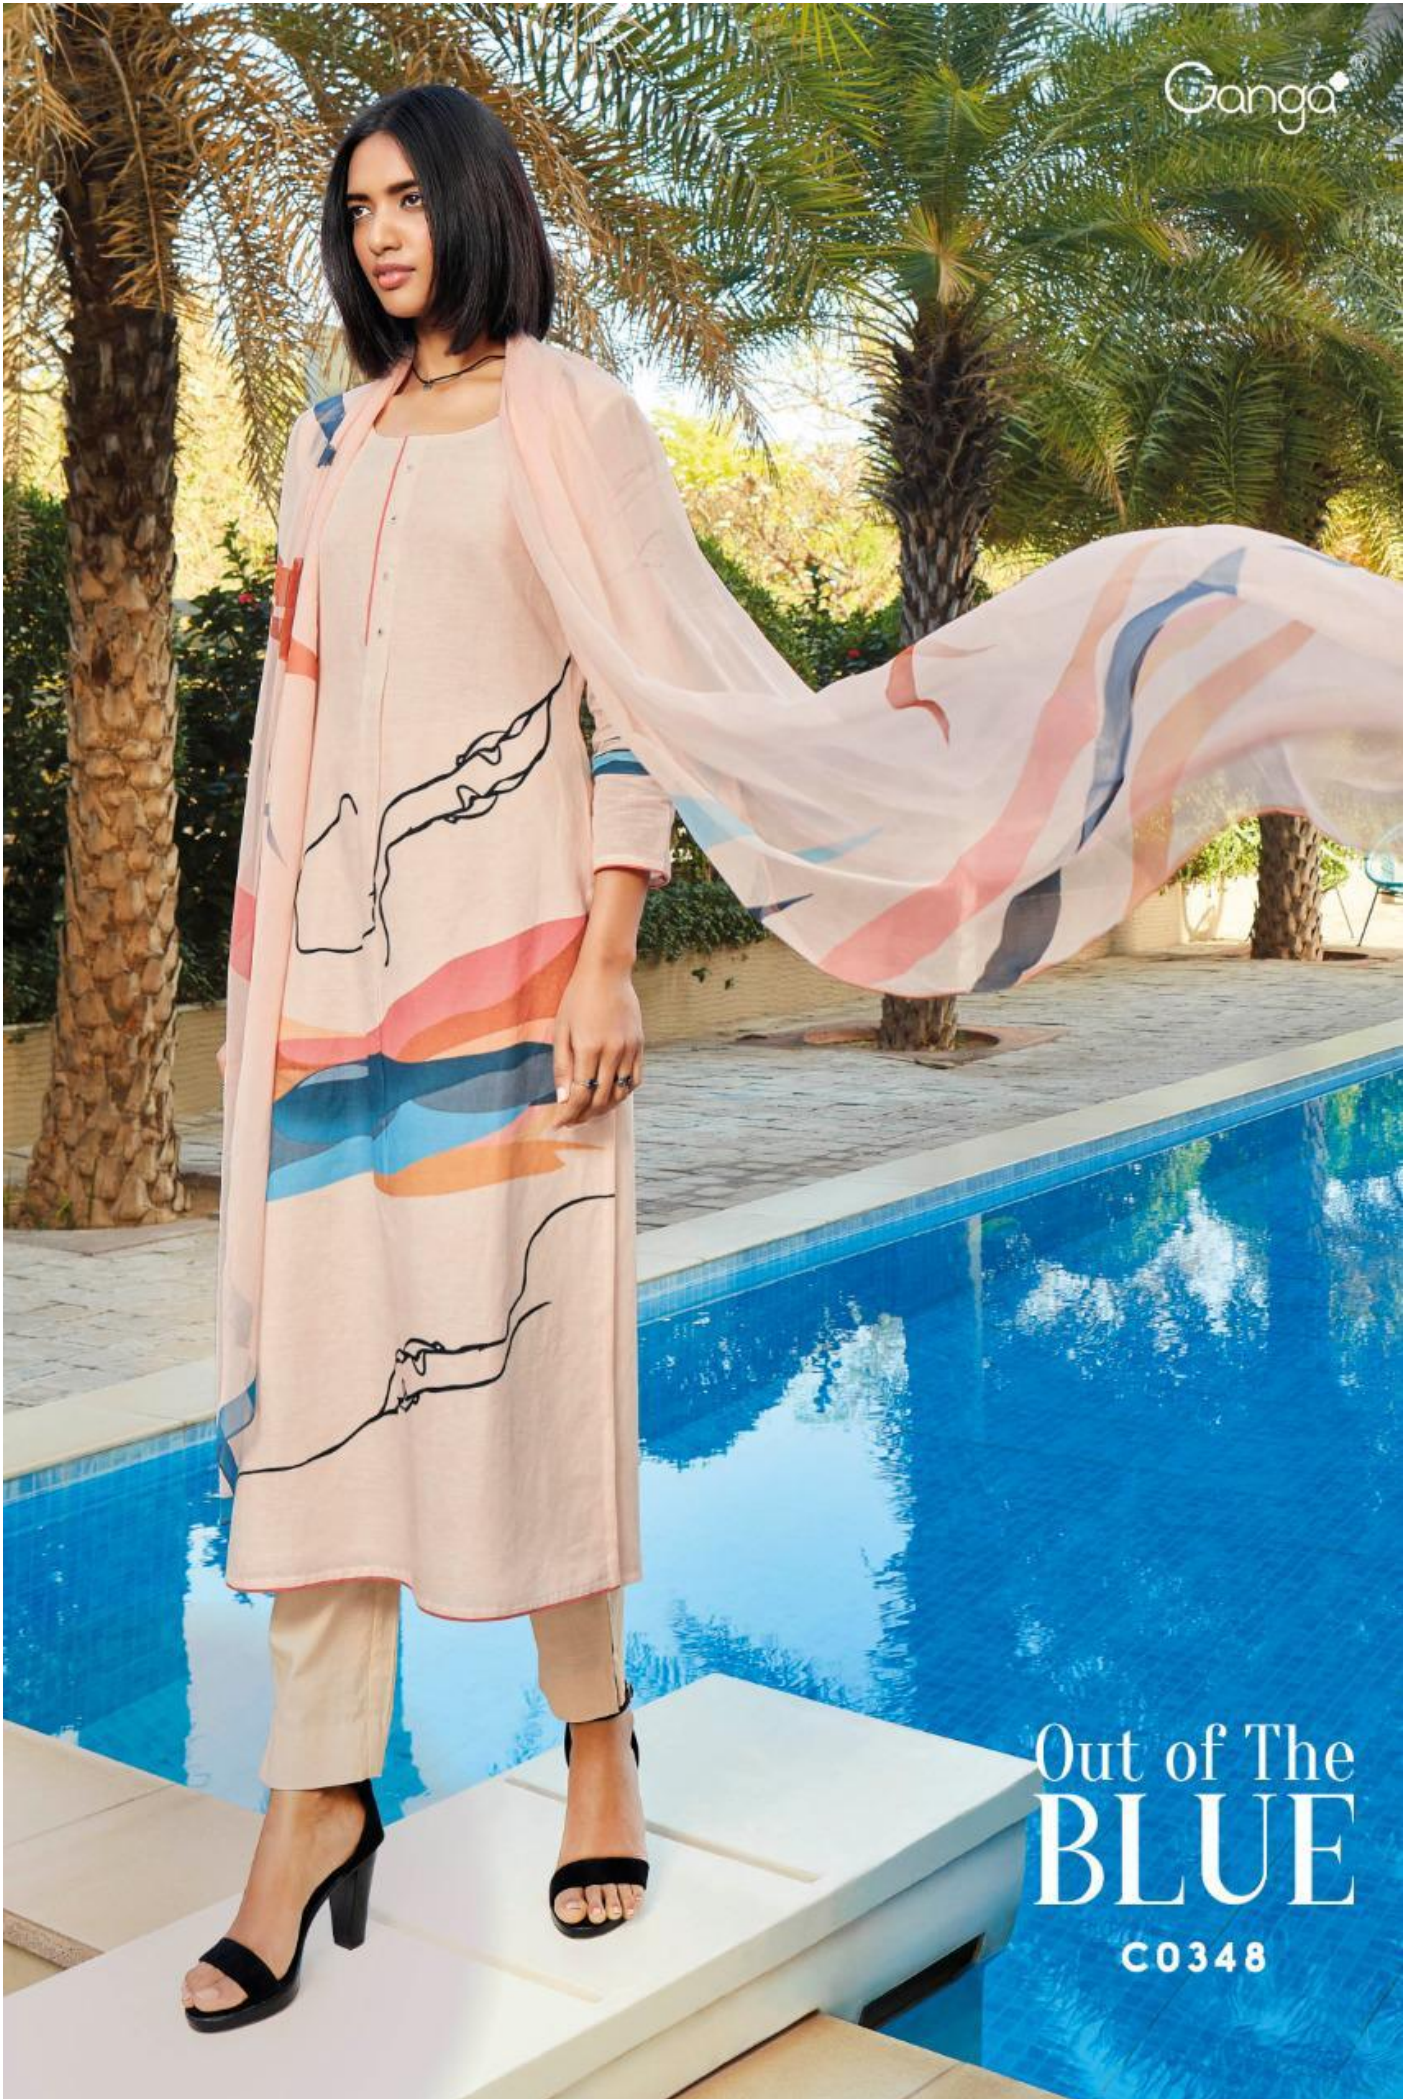

Ganga

Out of The
BLUE

C0348