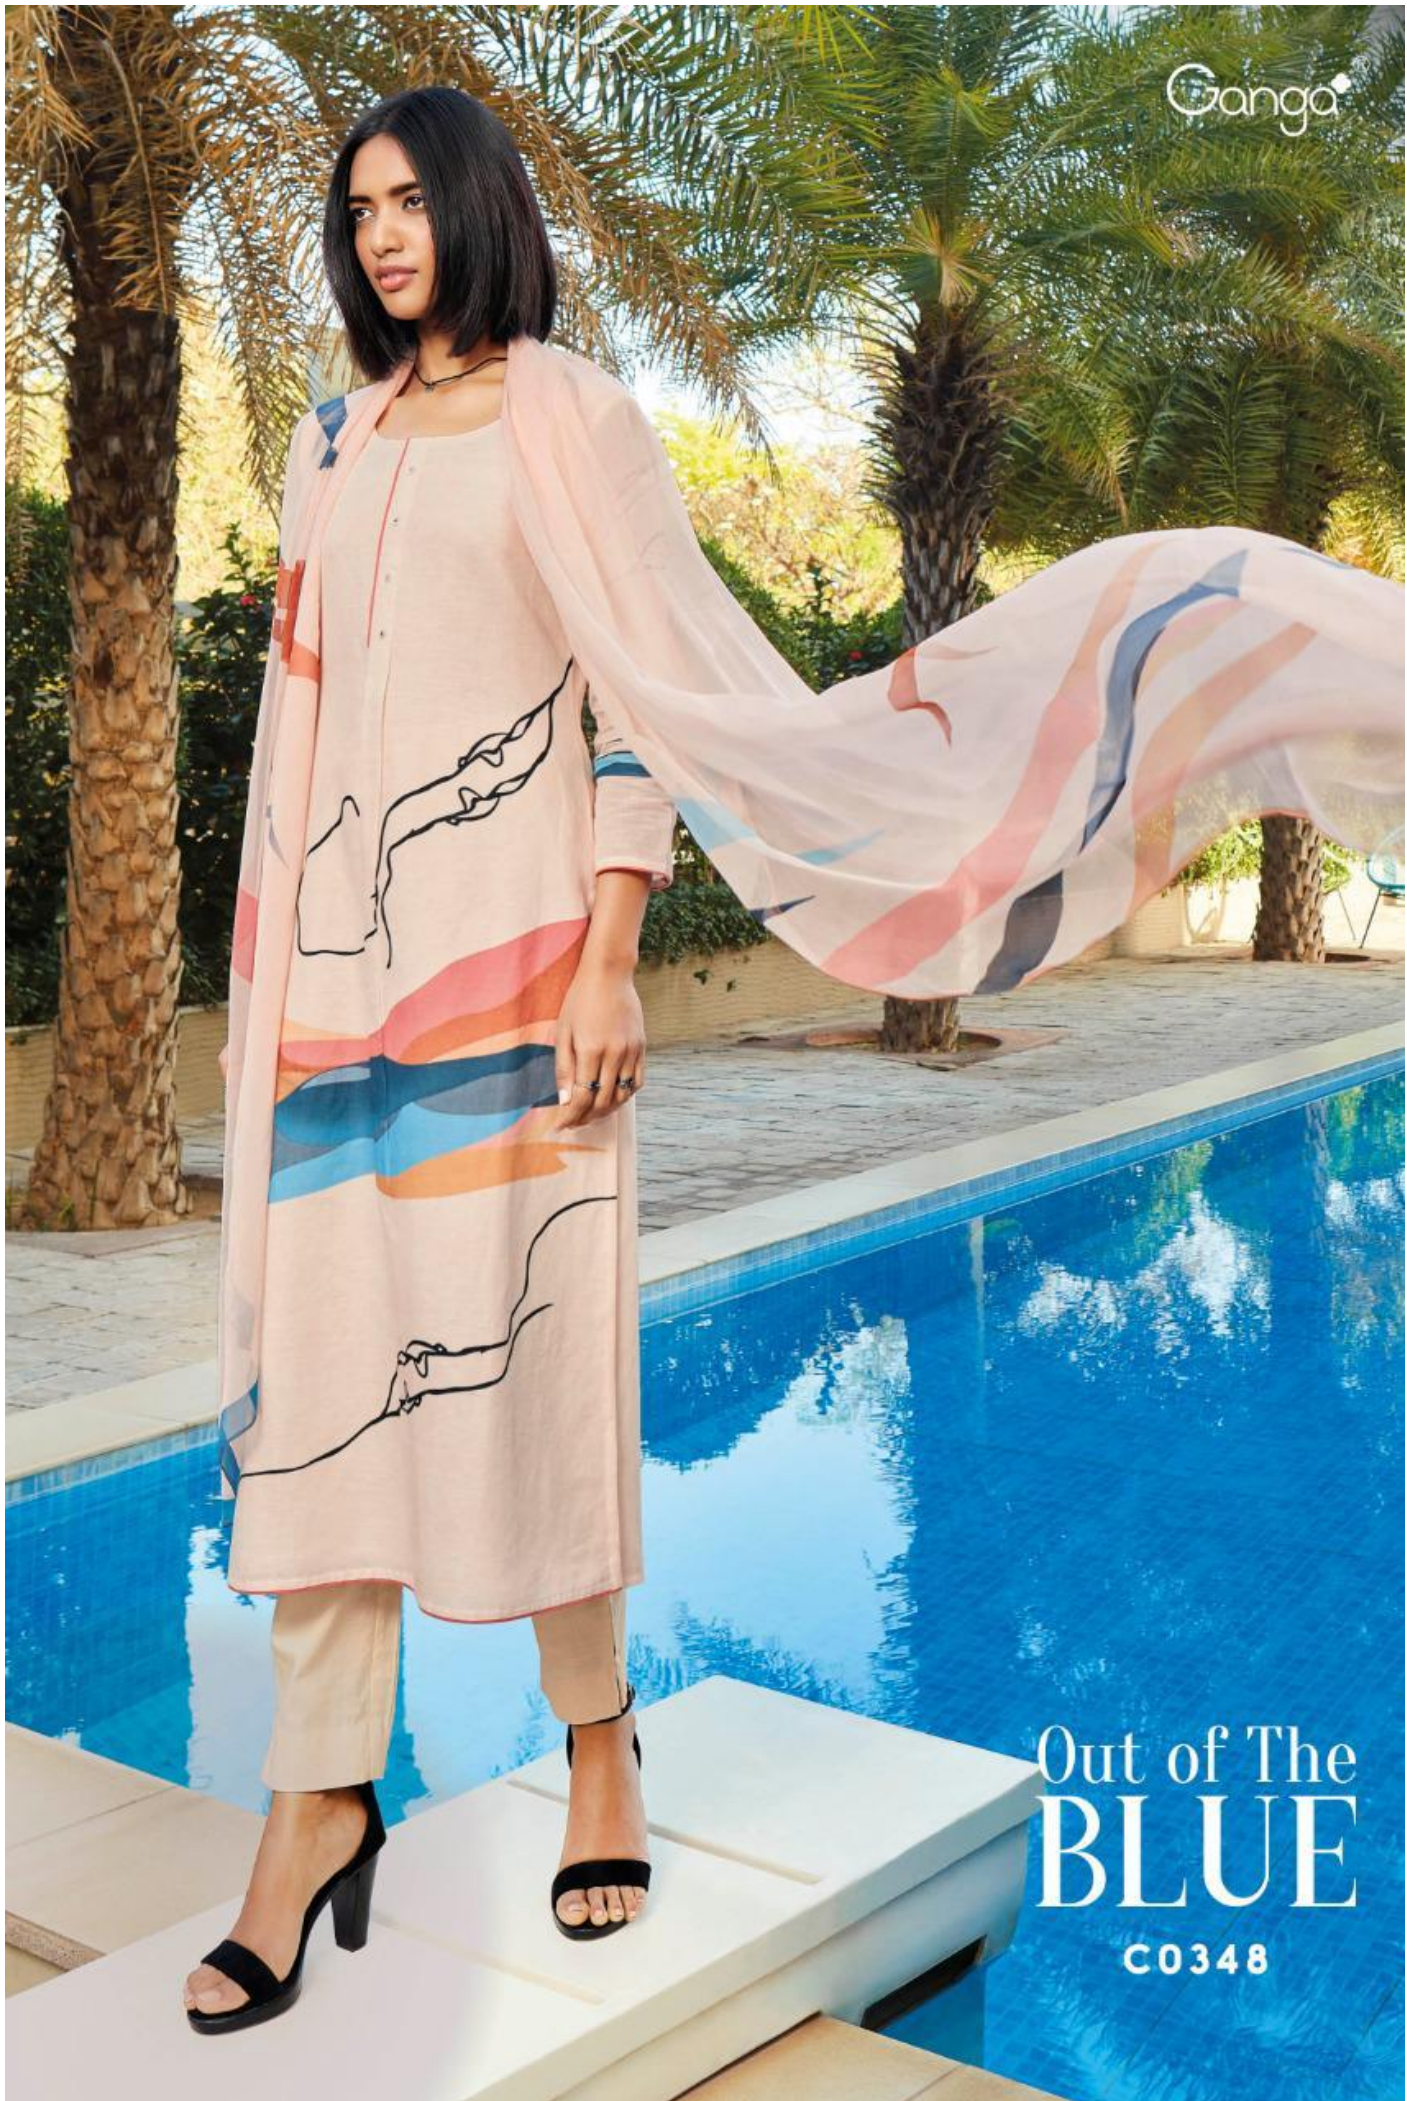

Ganga

Out of The
BLUE

C0348