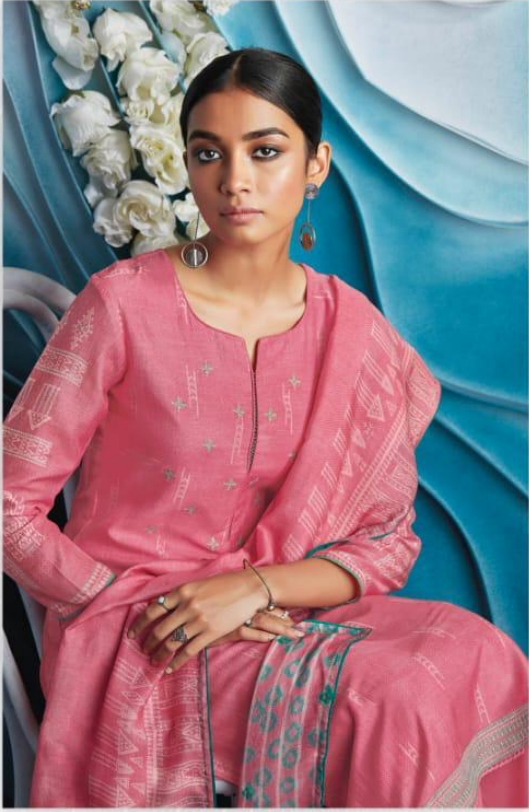

Ganga®
C0162