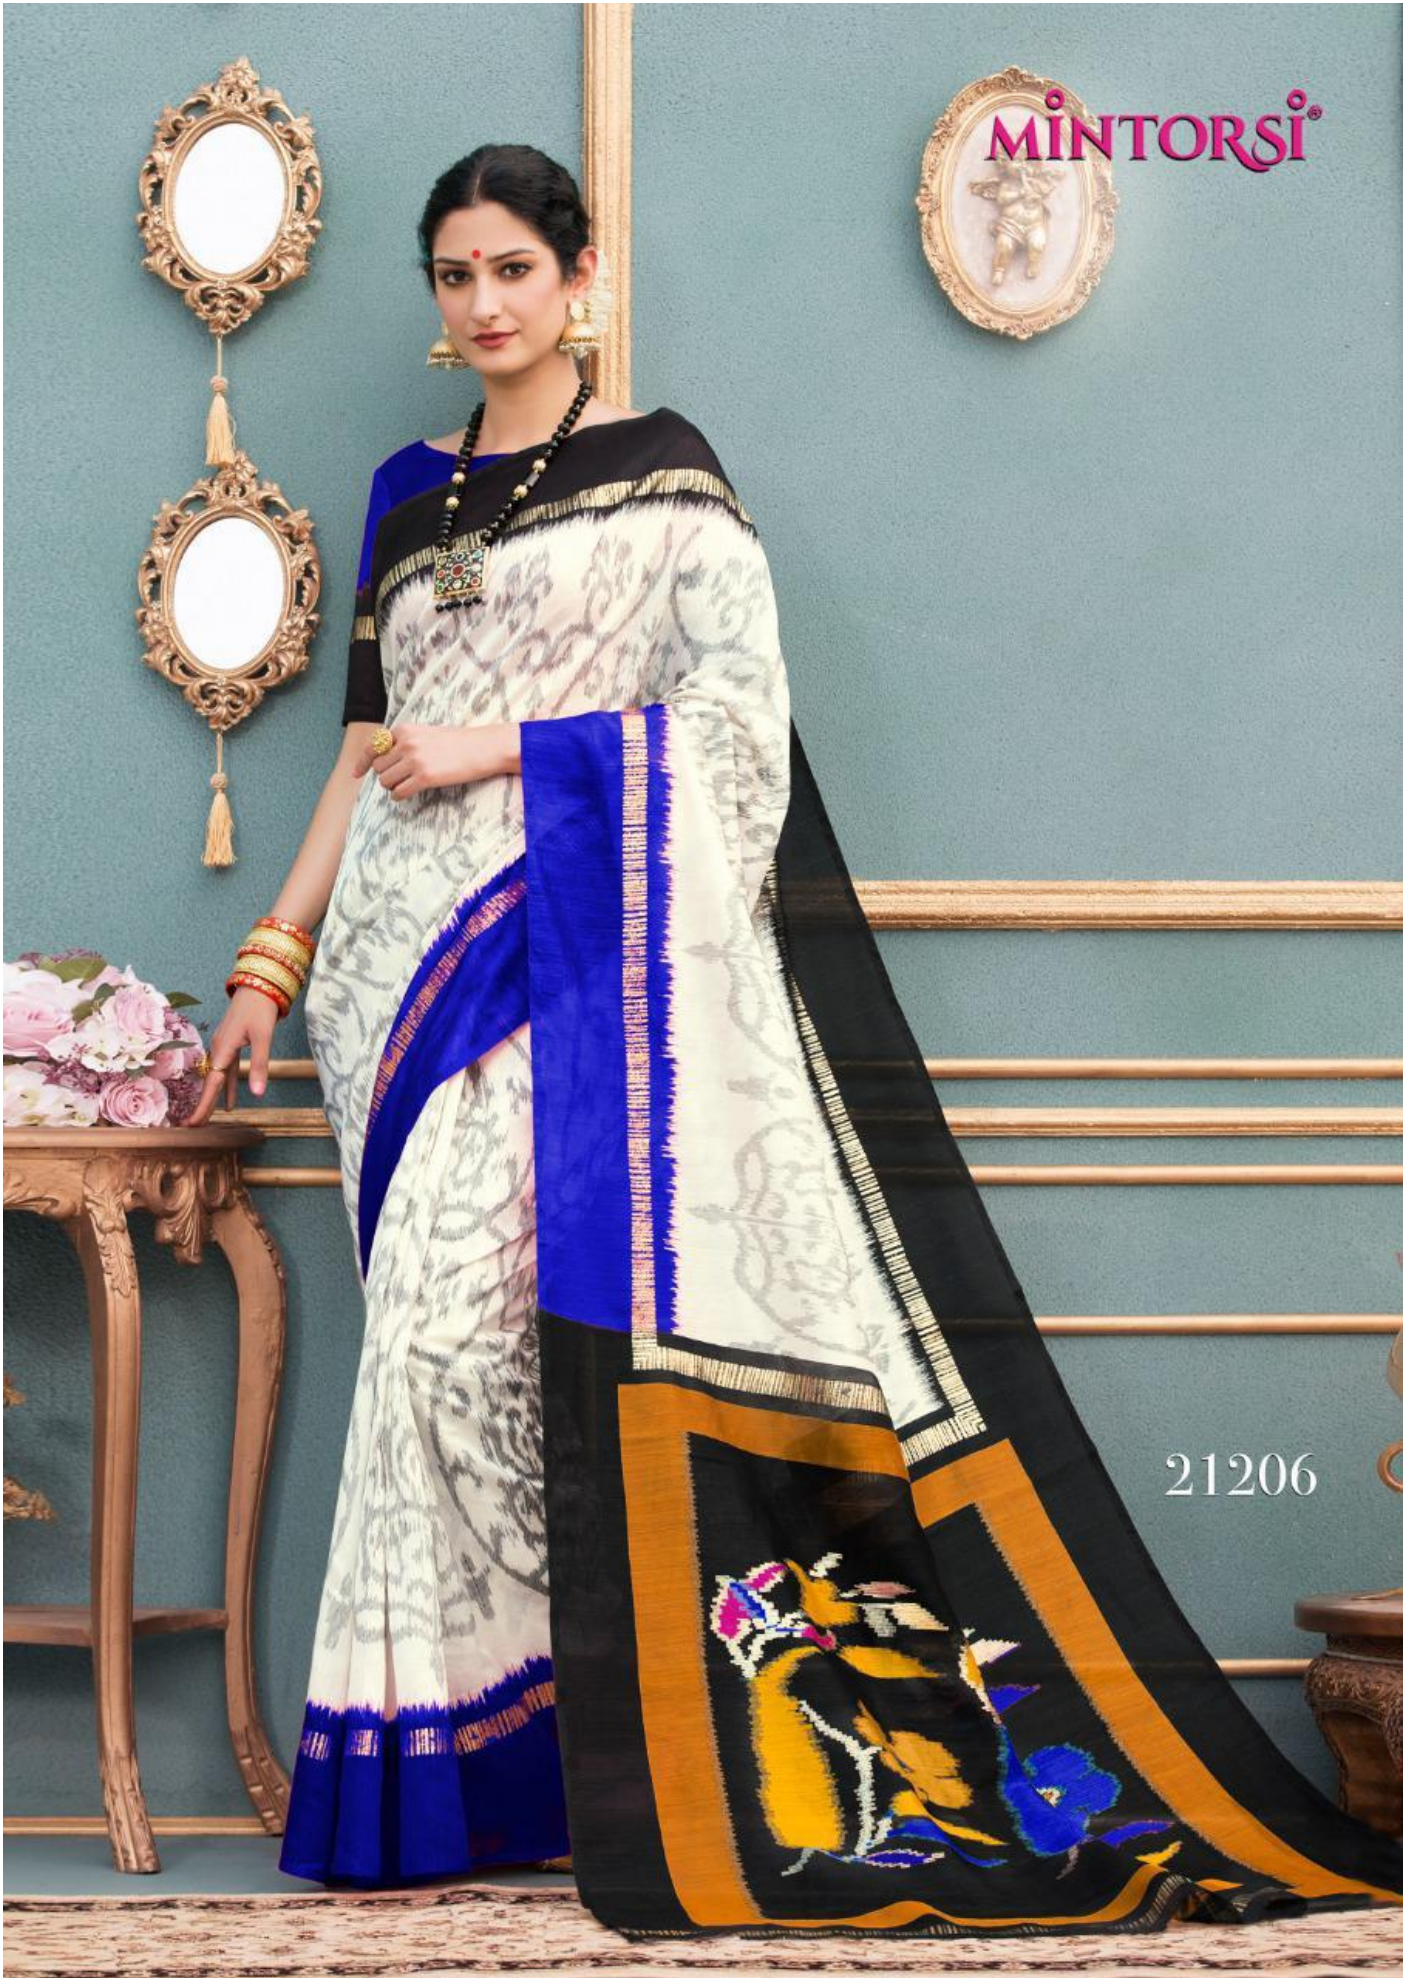

MINTORSI®

21206