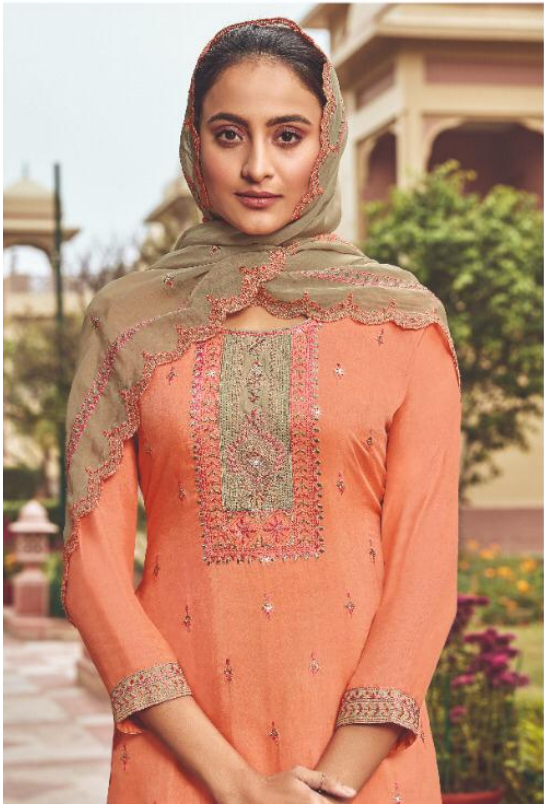

VARIABLE STYLE