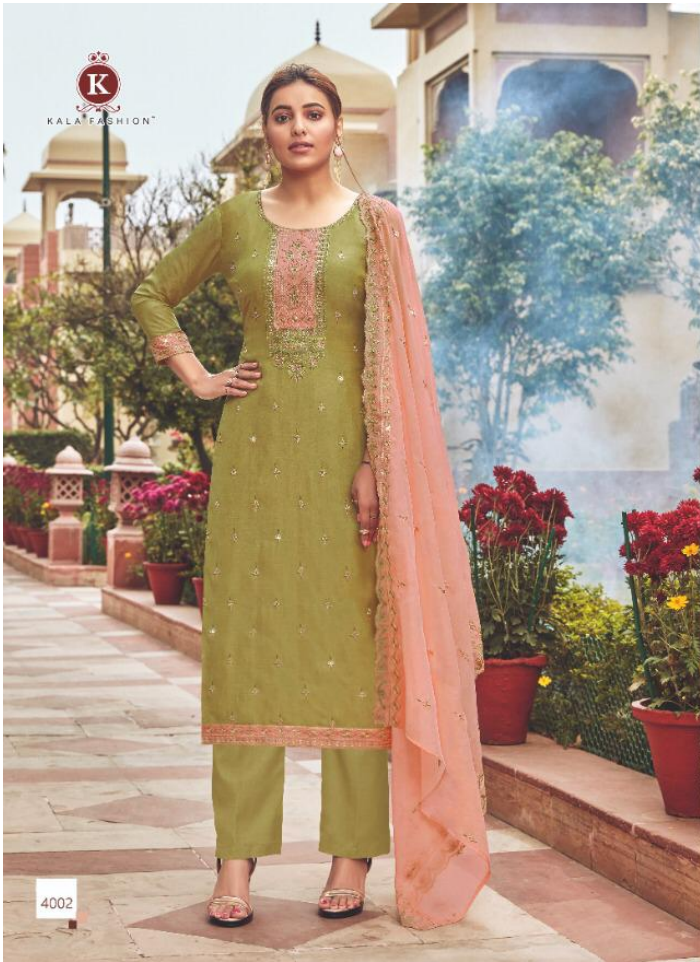

KALA FASHION™

Suhani-3

VARIABLE STYLE

Elegance in style. Gives a woman Perfection in courtship in style with us.

SPLENDID COLLECTION

INSPIRED

Expediting vibrant colours to the Femininity provide you cloths which you can carry with pride. Explore real felicity by carrying our legacy on you

K
KALA FASHION

DND
4001

KALA FASHION™

Suhani-3

Refreshing Desire

Our perfection is craftsmanship. Give a
Magnificent style to your life.
Carry confidence with our responsible
attire with you

D.NO.
4005

Forever BEAUTY