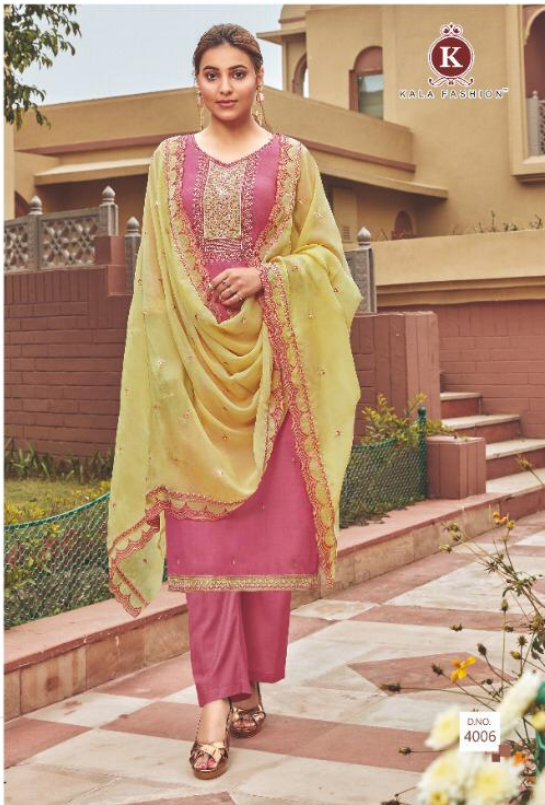

KALA FASHION™

Suhani-3

VARIABLE STYLE

Elegance in style. Gives a woman Perfection in courtship in style with us.

SPLENDID COLLECTION

INSPIRED

Expediting vibrant colours to the Femininity provide you cloths which you can carry with pride. Explore real felicity by carrying our legacy on you

K
KALA FASHION

DND
4001

KALA FASHION™

Suhani-3

Refreshing Desire

Our perfection is craftsmanship. Give a
Magnificent style to your life.
Carry confidence with our responsible
attire with you

D.NO.
4005

Forever BEAUTY