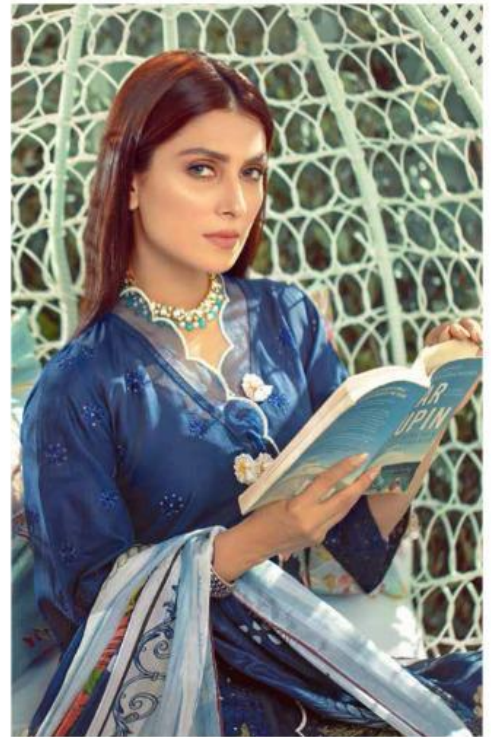

ELAF
PREMIUM

LUXURY LAWN COLLECTION

19003

TOP - CAMBRIC COTTON HEAVY EMBROIDERY WITH CHIKAN WORK

BOTTOM - COTTON SEMI LAWN WITH PATCH WORK

DUPATTA - NET WITH HEAVY EMBROIDERY CUT WORK CHIFFON
DIGITAL PRINT

Saniya
TRENDZ

DRY CLEAN ONLY.
DO NOT USE ANY BLEACH OR STAIN REMOVING CHEMICAL.
IRON THE FABRIC AT MODERATE TEMPERATURE.