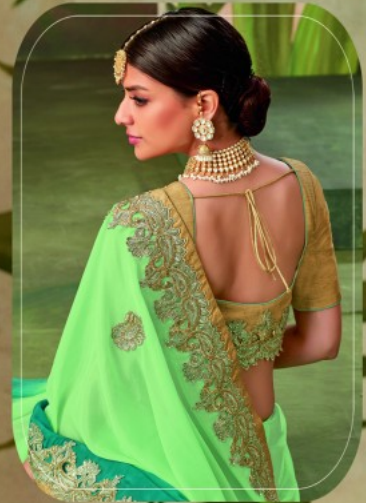

FOLLOW MAHOTSAVGROUP ON

Dear Customer, Thank you for Your Purchase. You've made amazing choice."

13109

13111

13112

13114

13115

DESIGN NO	OFFER RATE	SAREE FABRIC	BLOUSE FABRIC	SAREE COLOR	BLOUSE COLOR
13104	2045	Weaved silk, Silk	Raw Silk	Cream, Red	Red
13106	2045	Dual tone silk	Raw Silk	Orange, Purple	Orange
13107	2045	Silk	Brocade	Grey	Grey
13108	2045	Silk	Brocade	Beige	Red
13109	2045	Weaved Silk, Silk	Raw Silk	Pink, Turquoise blue	Turquoise Blue
13110	2045	Weaved Silk, Silk	Raw Silk	Orange, Beige	Beige
13111	2045	Silk	Raw Silk	Beige	Maroon
13112	2045	Silk	Raw Silk	Wine	Wine
13114	2045	Silk	Raw Silk	Biege	Pink
13115	2045	Weaved Silk, Silk	Raw Silk	Grey	Grey
13116	2045	Weaved Silk	Raw Silk	Red, Beige	Wine
13117	2045	Silk	Brocade	Pastel Green	Pastel Green
13118	2045	Silk	Brocade	Peach	Peach
13119	2045	net	brocade	chiku,firoji	chiku
13121	2045	Jacquard	brocade	liril and chiku	liril and gold