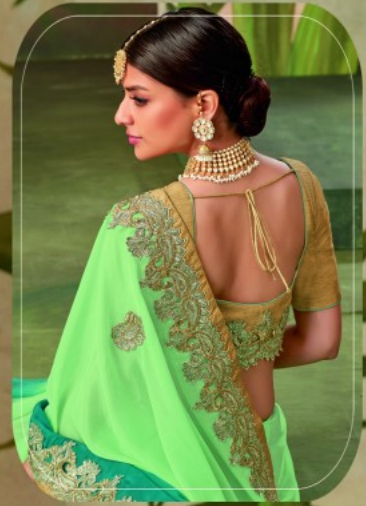

13119

MAHOTSAV
GROUP

NAYONIKA
Royal

FOLLOW MAHOTSAVGROUP ON

Dear Customer, Thank you for Your Purchase. You've made amazing choice."