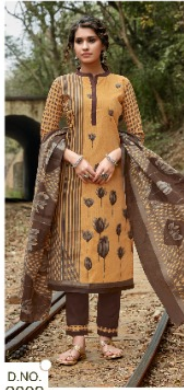

Jasmine
VOL 20

Jasmine
VOL 20

Jasmine
VOL 20

Wonderful Shade

The most decorative motif used to designate the soulful eminence of a woman.

D. NO. 2002

D.NO.
2001

D.NO.
2002