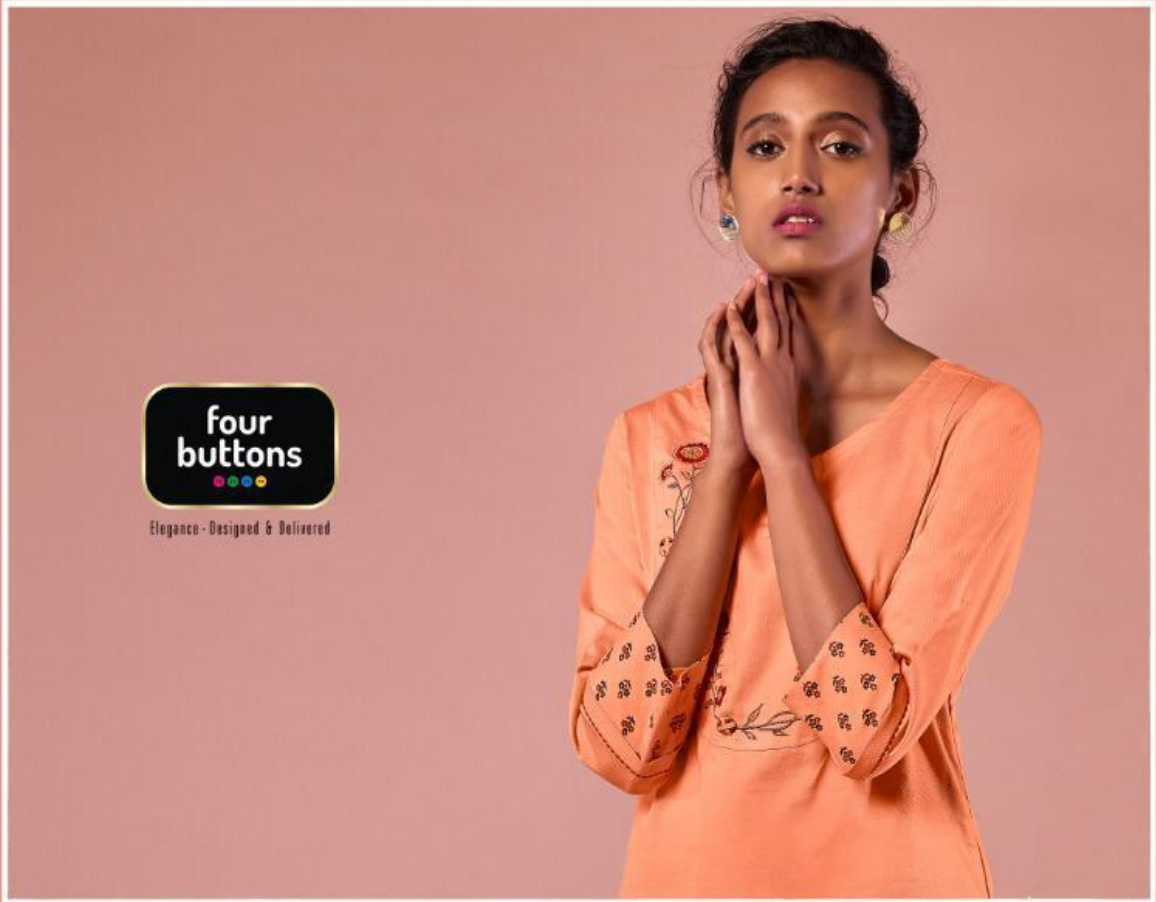

Elegance - Designed & Delivered

|| COLORS 7 ||