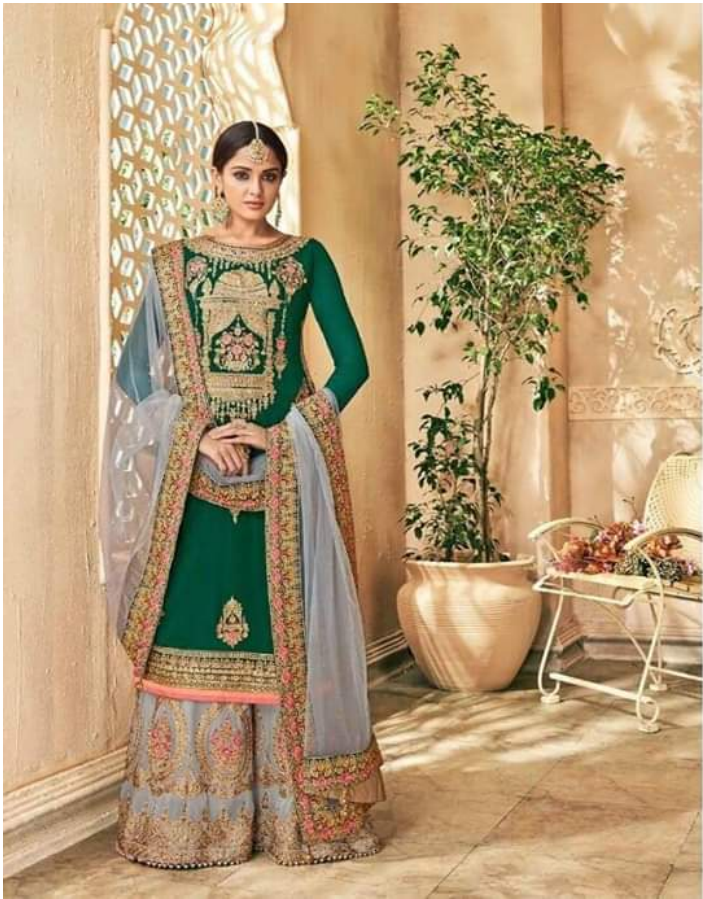

Design.1004

your choice[®]

3029

UPADA SARARA

Shree
FABR

D.NO--1005

Shree
FACE

Eternal