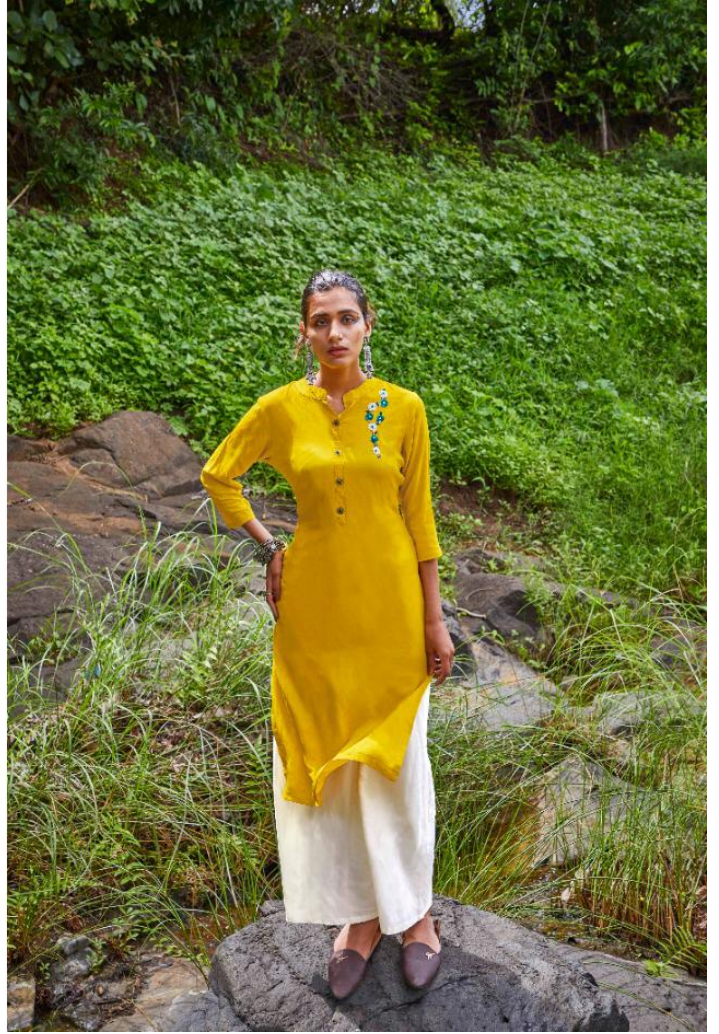

EXCLUSIVE FOR
CLASSIC RETRO GLAMOUR
ALMOND EYE, LOTUS FEET |
INDIAN TRADITION IN BEAUTY & BRAIN

6003