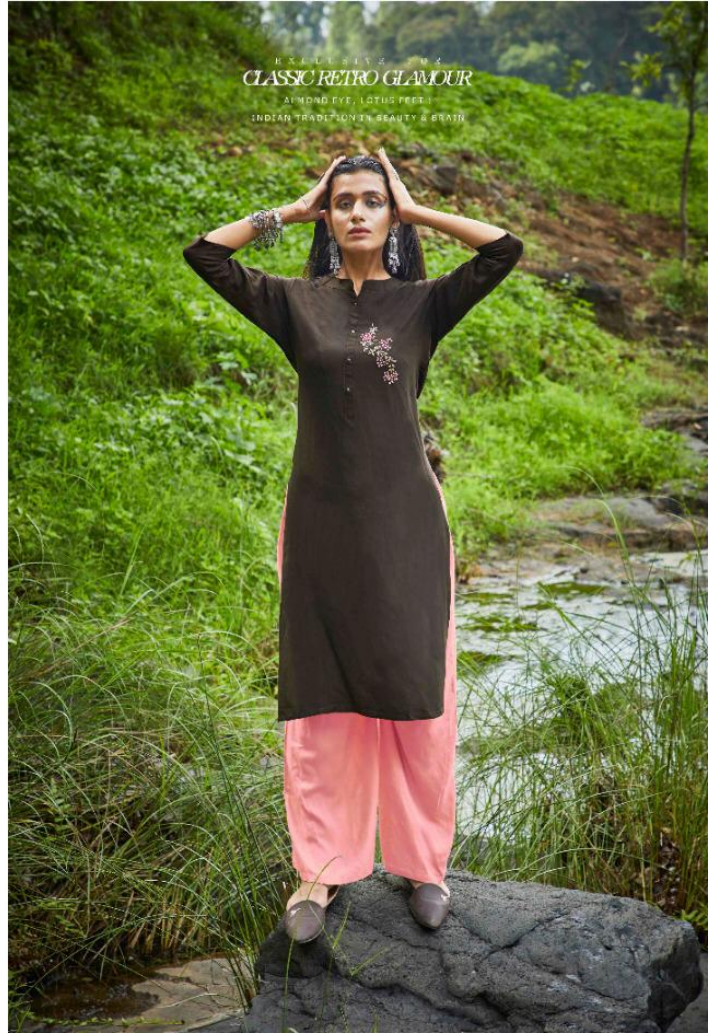

KALKI
fashion
INDIAN TRADITION IN BEAUTY & GRACE

6005