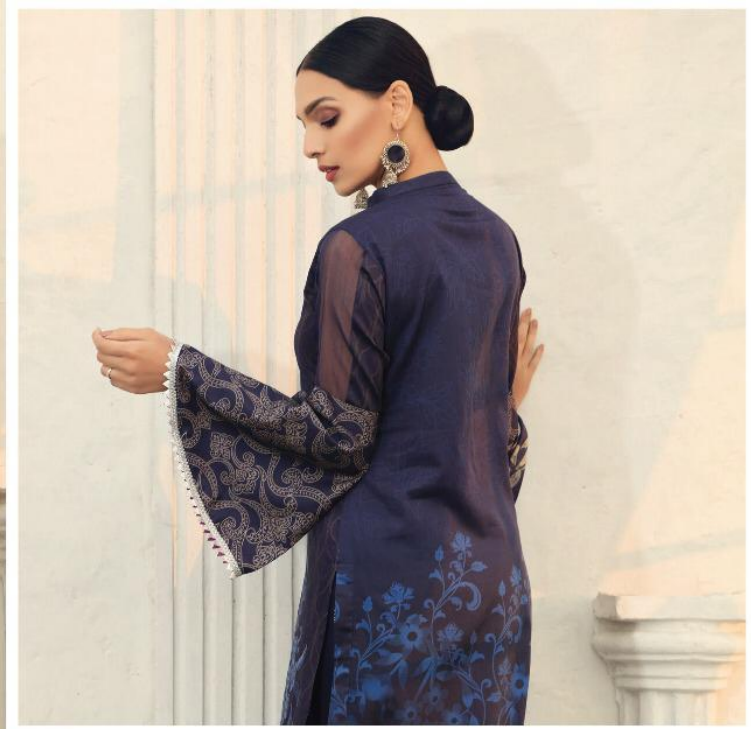

Sunshine ^{BLOOM}
COTTON SILK COLLECTION
ALZHAIB

DESIGN NO. 05

Shirt : Digital Printed Cotton Satin
Dupatta : Digital Printed Silk
Trousers : Dyed Cotton

EMBROIDERY:
Front Embroidered on Shirt

FABRIC CARE INSTRUCTION:
Dry clean only
Colors may vary in actual
Do not Bleach
Mild Detergent
Soak all items separately in
before stitching

alzoahibstore.com

az
ALZHAIB