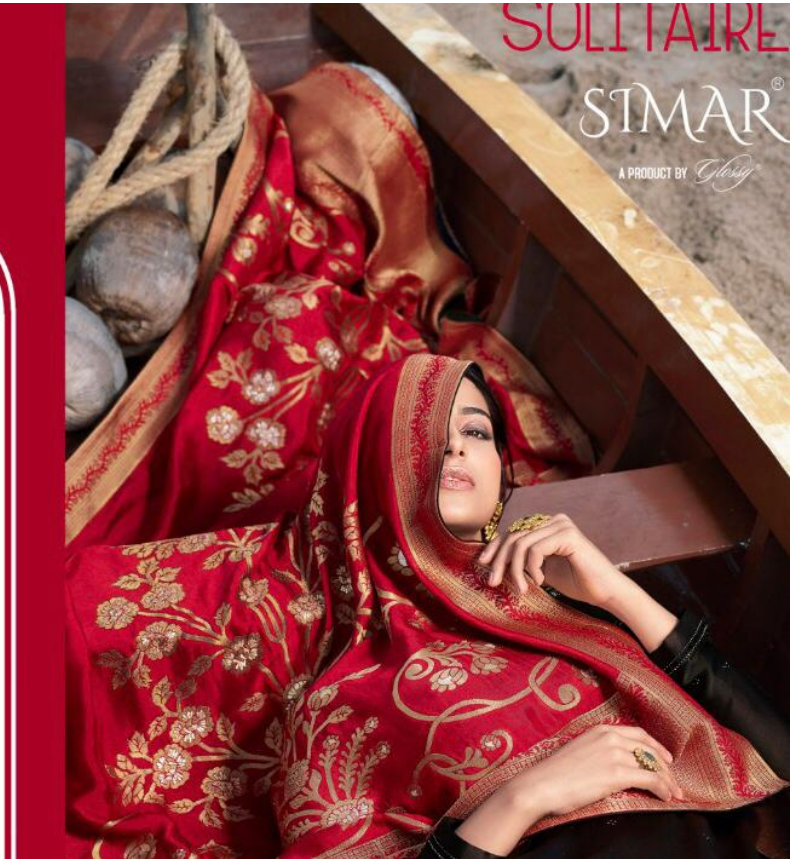

A woman is seated in a wooden boat, wearing a vibrant red shawl with intricate gold floral embroidery. She is also wearing a black garment underneath. The boat contains several coconuts and thick ropes. The background is a sandy beach. The text 'SOLITAIRE' is written in red, 'SIMAR' in white, and 'A PRODUCT BY Glossy' in a smaller white font.

SOLITAIRE

SIMAR[®]

A PRODUCT BY *Glossy*[®]

A woman is seated in a wooden boat, wearing a vibrant red shawl with intricate gold floral embroidery. She is also wearing a black garment underneath. The boat contains several coconuts and thick ropes. The background is a sandy beach. The text 'SOLITAIRE' is written in red, 'SIMAR' in white, and 'A PRODUCT BY Glossy' in a smaller white font.

BOTTOM & ENEER

PURE SANTOON

DUPATTA

PURE VISCOSE DOLA JAQUARD

S G CREATIONS

A woman is seated in a wooden boat, wearing a vibrant red shawl with intricate gold floral embroidery. She is also wearing a black garment underneath. The boat contains several coconuts and thick ropes. The background is a sandy beach. The text 'SOLITAIRE' is written in red, 'SIMAR' in white, and 'A PRODUCT BY Glossy' in a smaller white font.