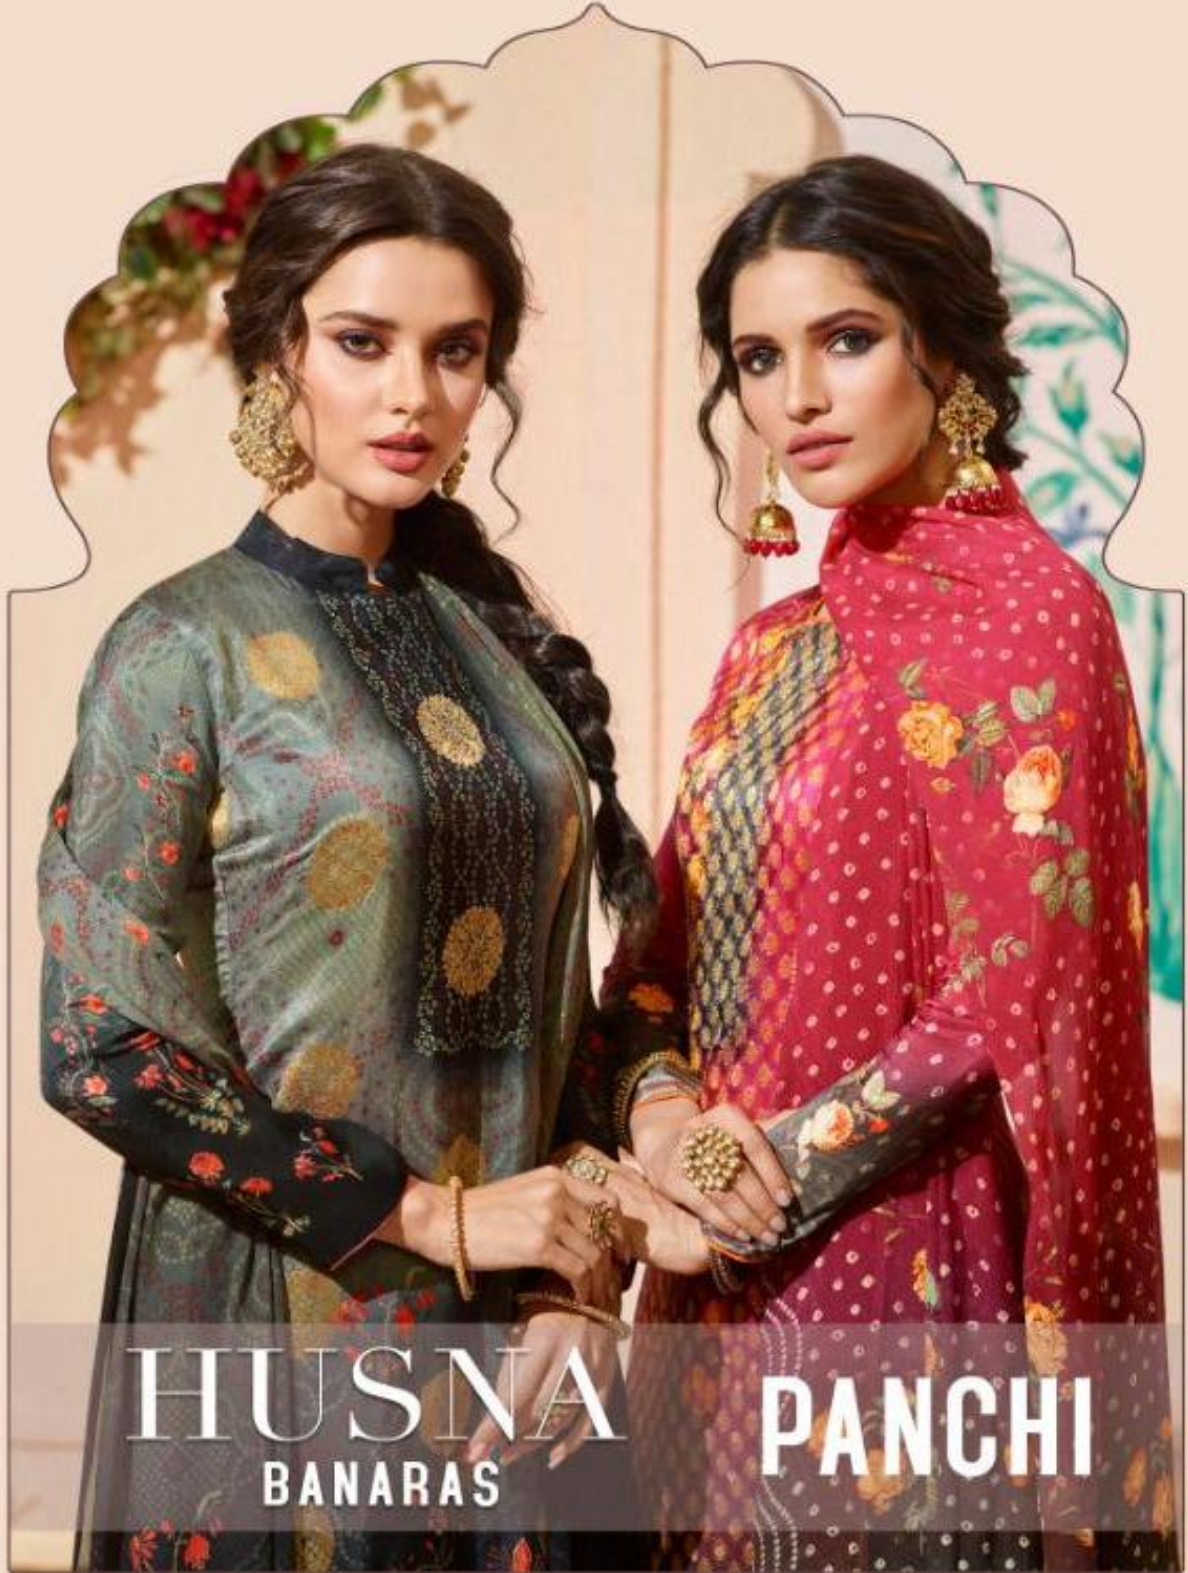

HANSA
PRINTS

HUSNA
BANARAS

PANCHI