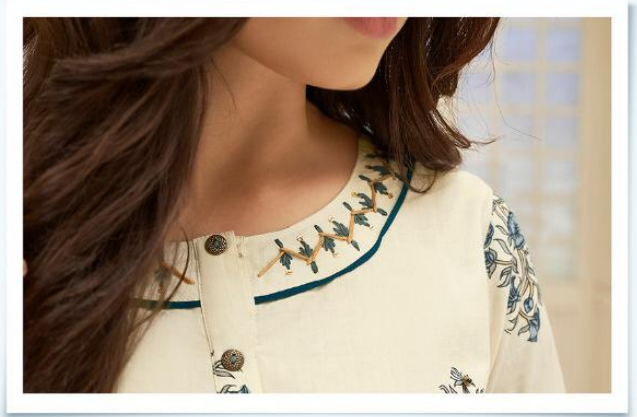

Nitya
pvt. ltd.