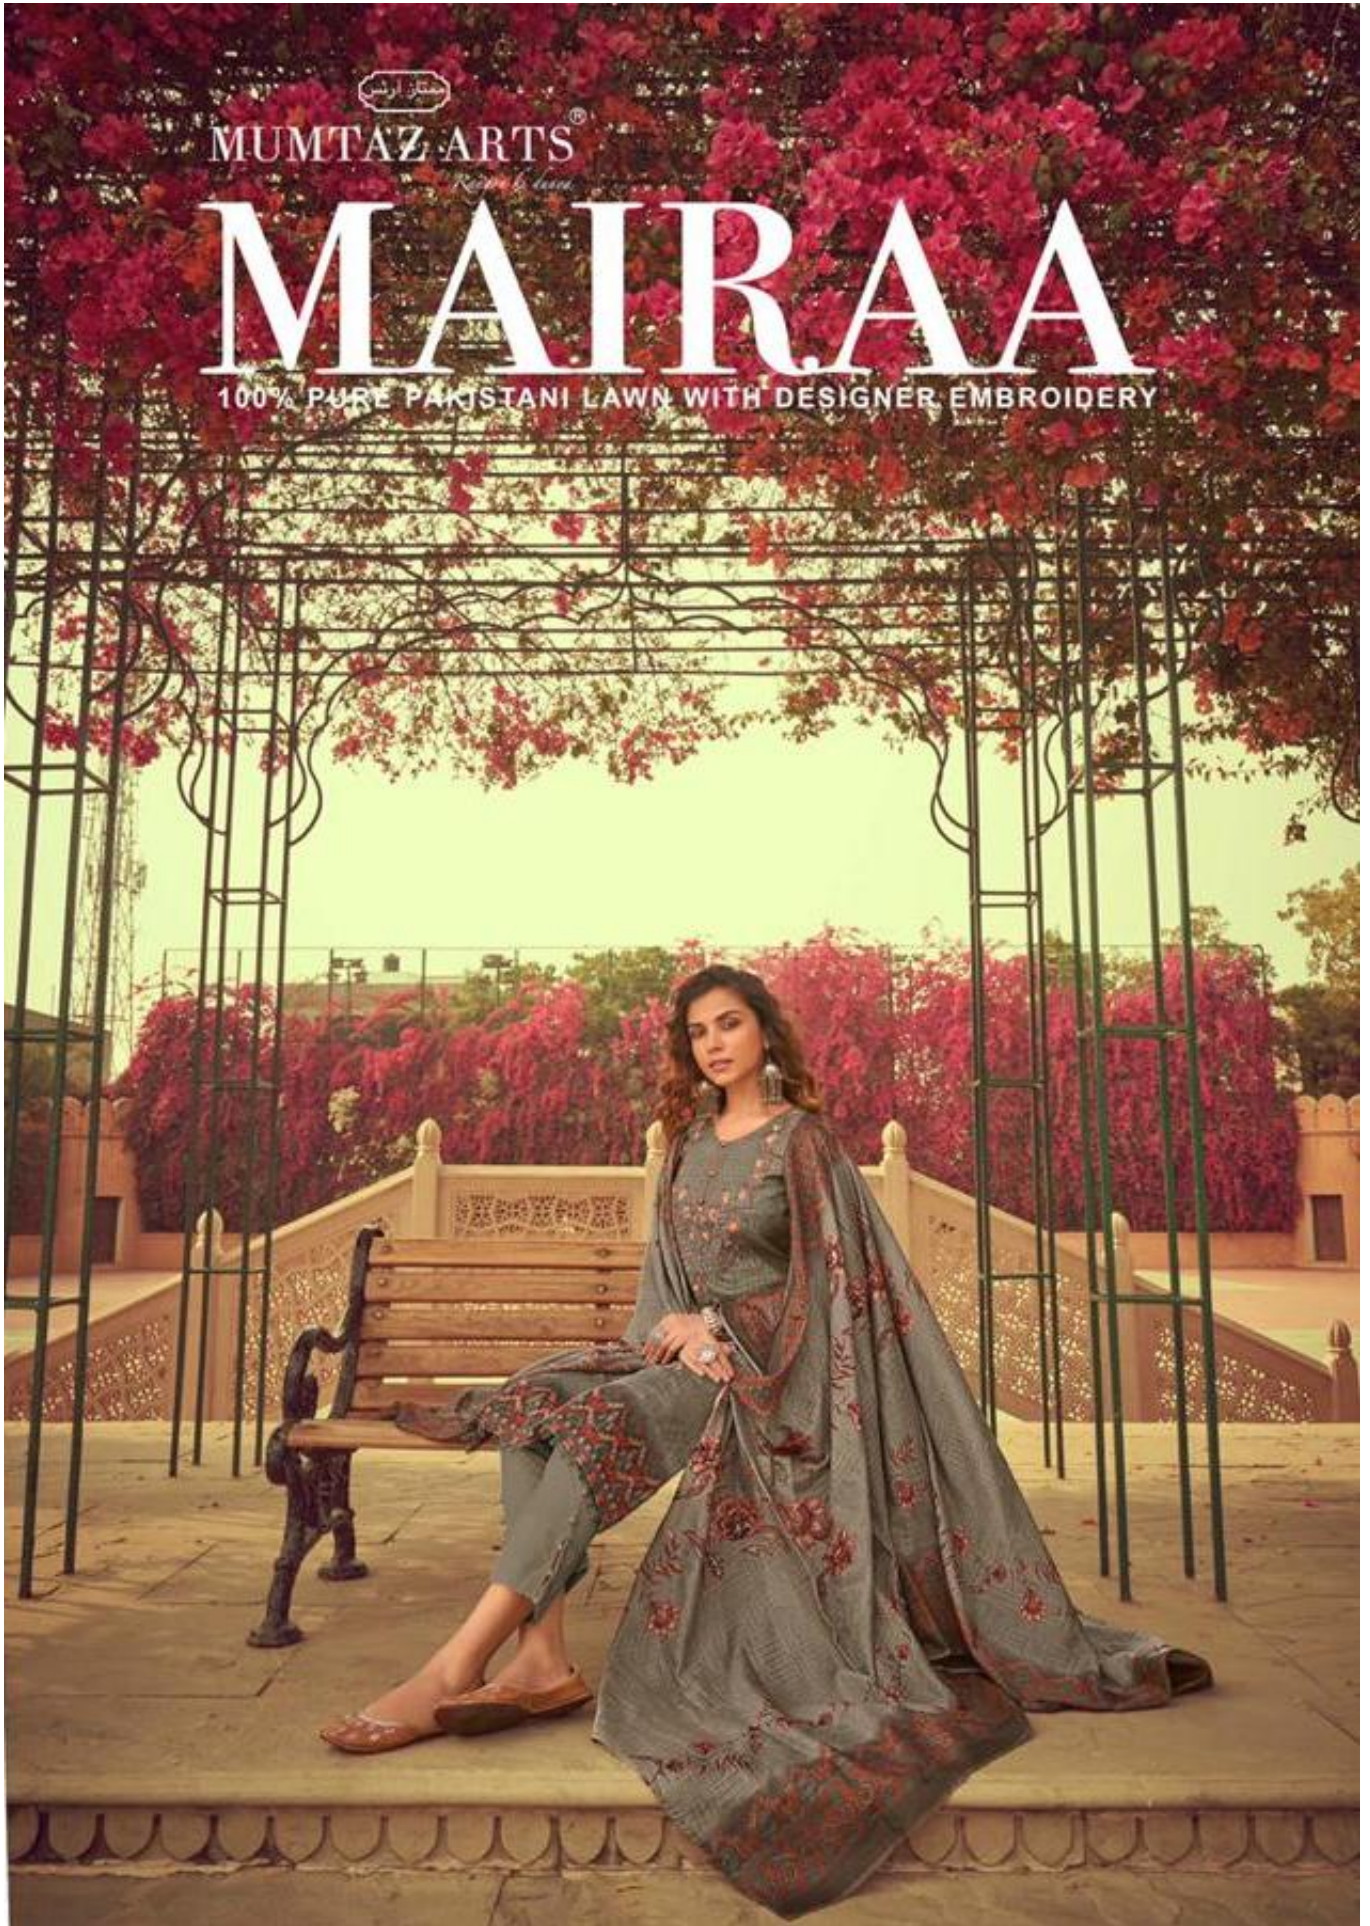

MUMTAZ ARTS®

Real & True

MAIRAA

100% PURE PAKISTANI LAWN WITH DESIGNER EMBROIDERY