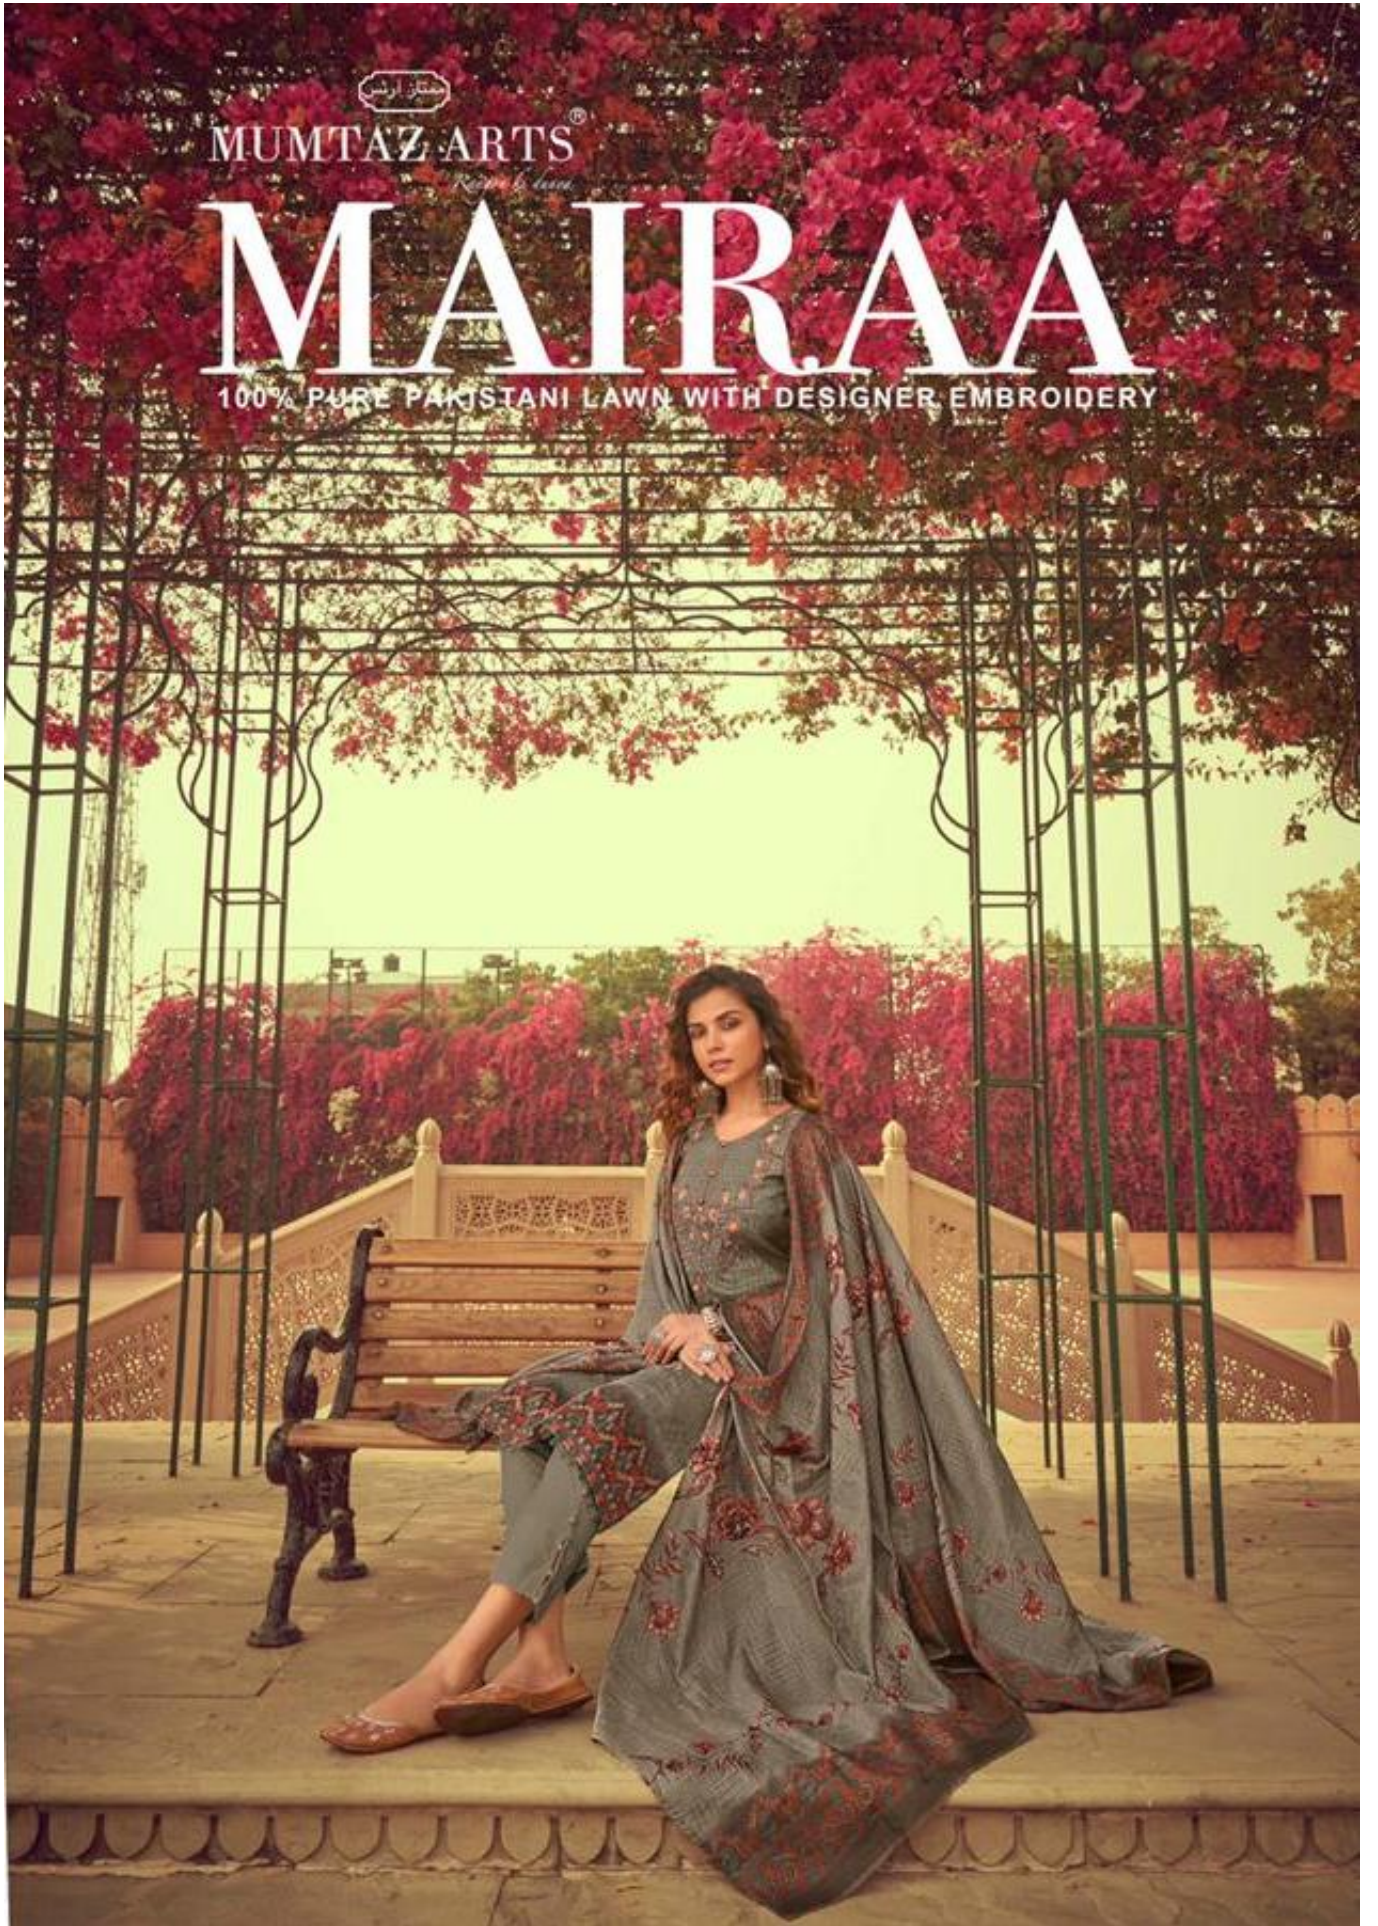

MUMTAZ ARTS®

Real & True

MAIRAA

100% PURE PAKISTANI LAWN WITH DESIGNER EMBROIDERY