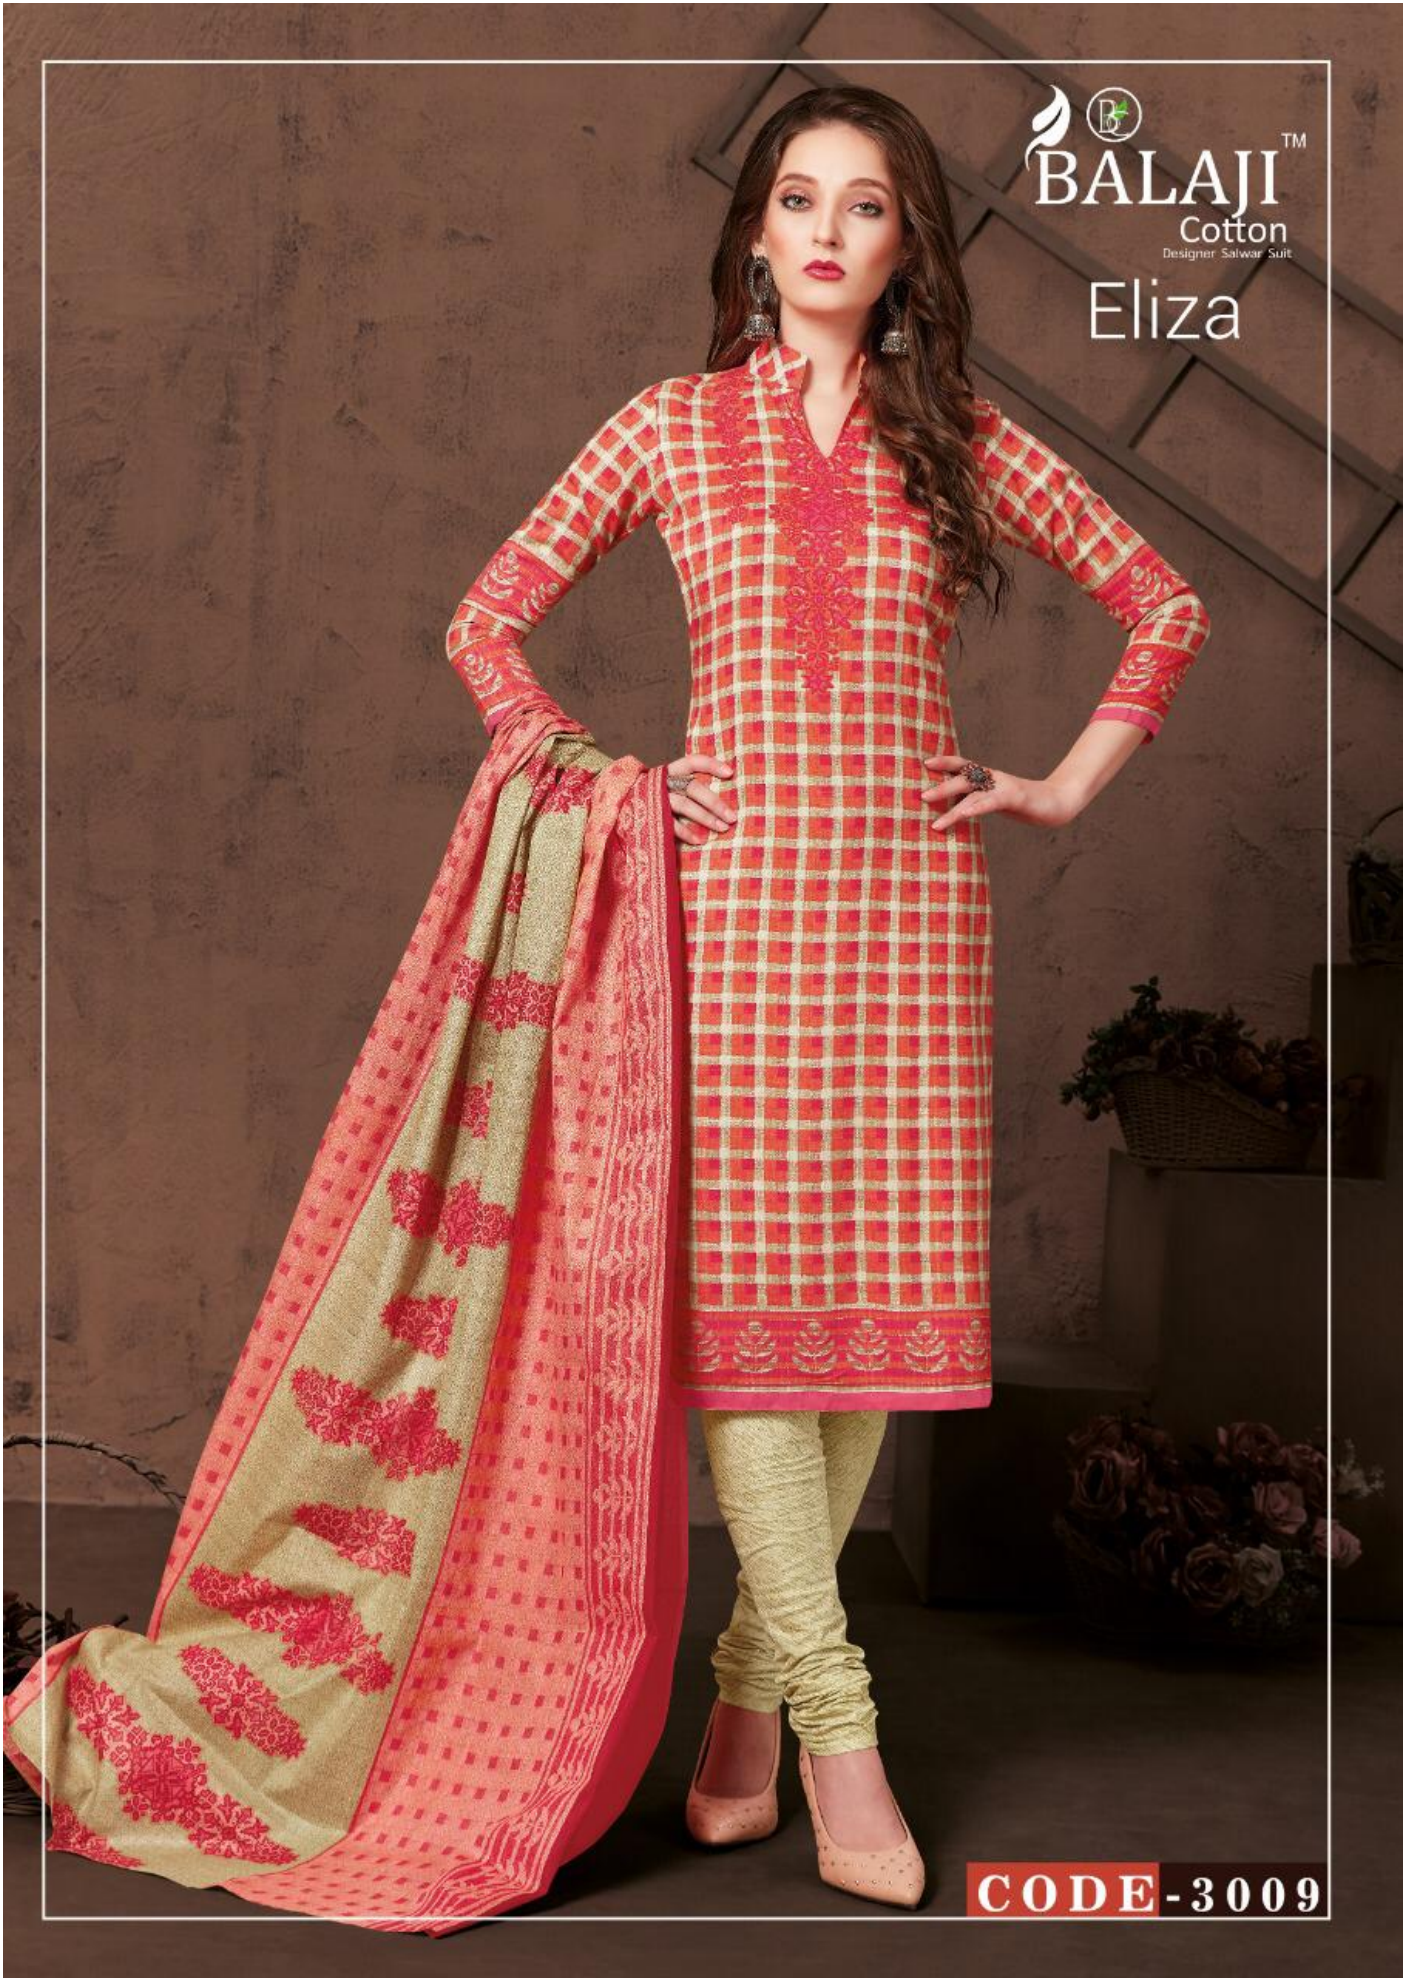

BALAJI^{TM}
Cotton
Designer Salwar Suit

Eliza

CODE-3009