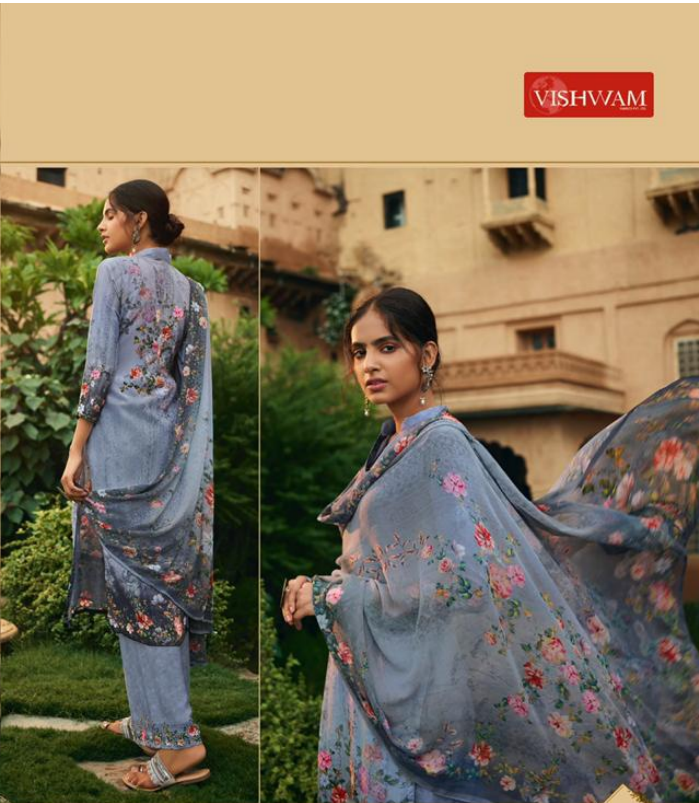

DUPATTA : 2.4 m digital prints georgette

TOTAL AVERAGE : 1100/-

TOTAL AMOUNT : 4400/-

Set of 4 Pieces

VISHVAM

embrace elegance

1077

1075