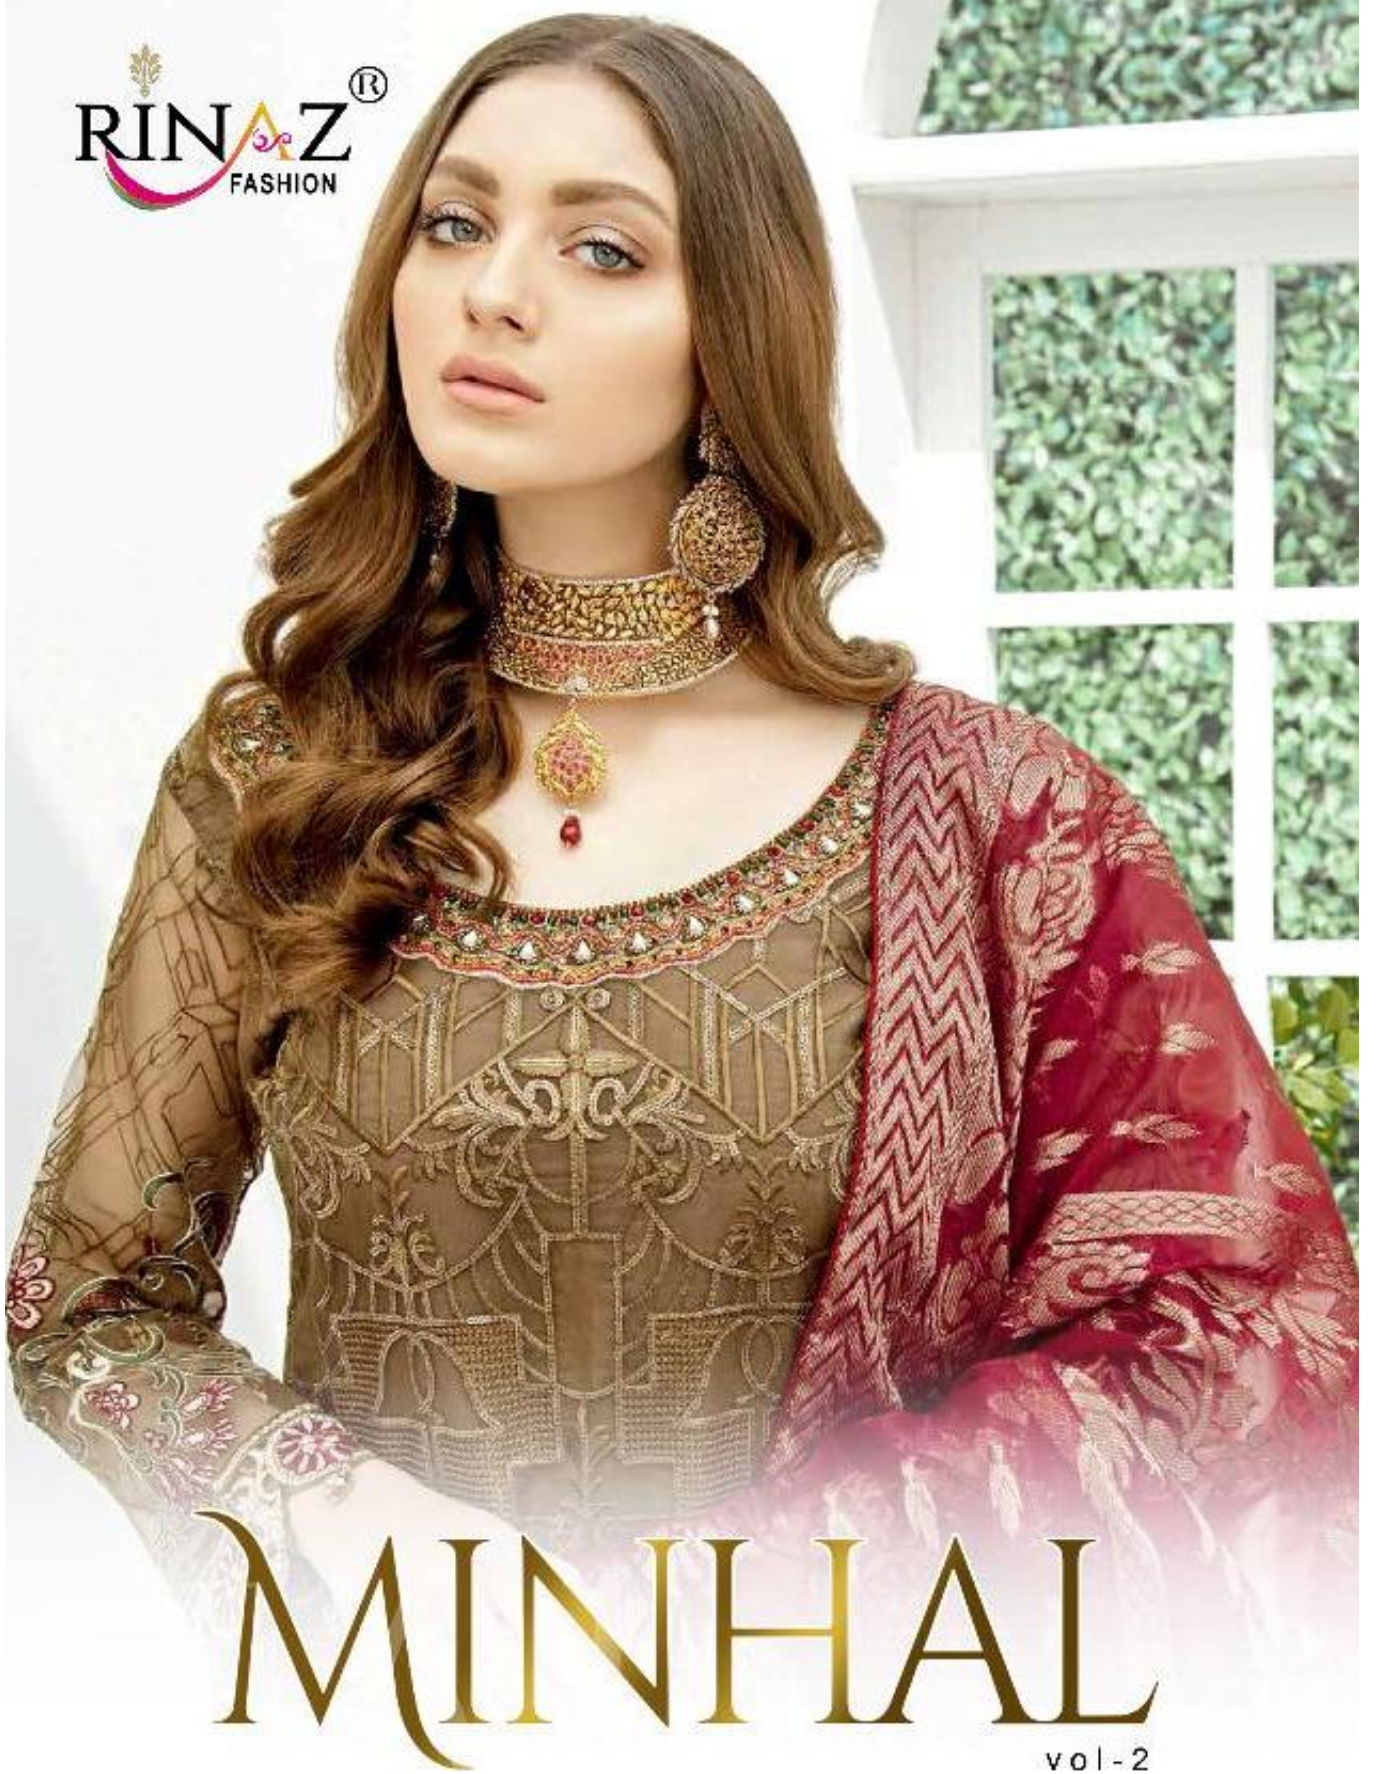

RINAZ®
FASHION

MINHAL

vol-2