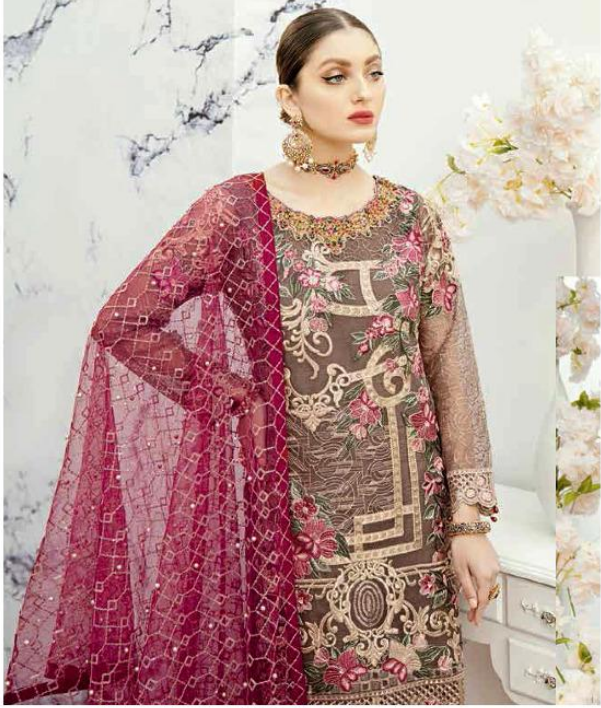

D.No.3101

RINAZ®
FASHION

MINHAL
D.No.3107