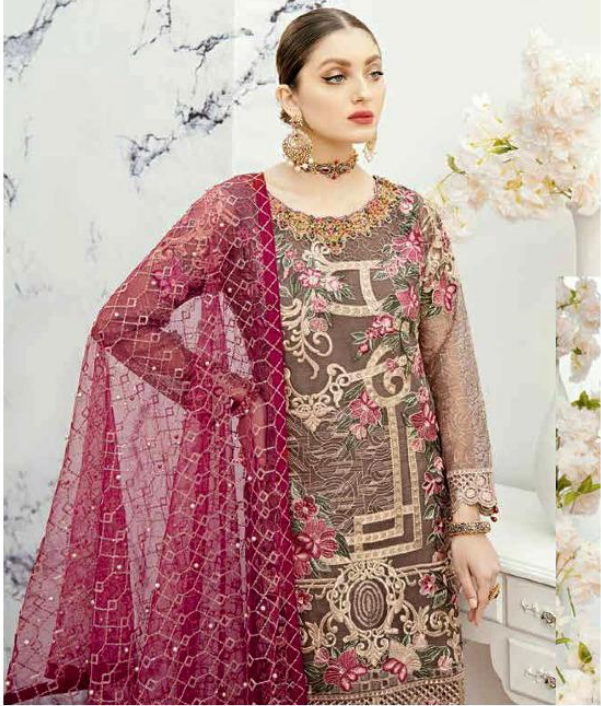

D.No.3101

RINAZ®
FASHION

MINHAL
D.No.3107