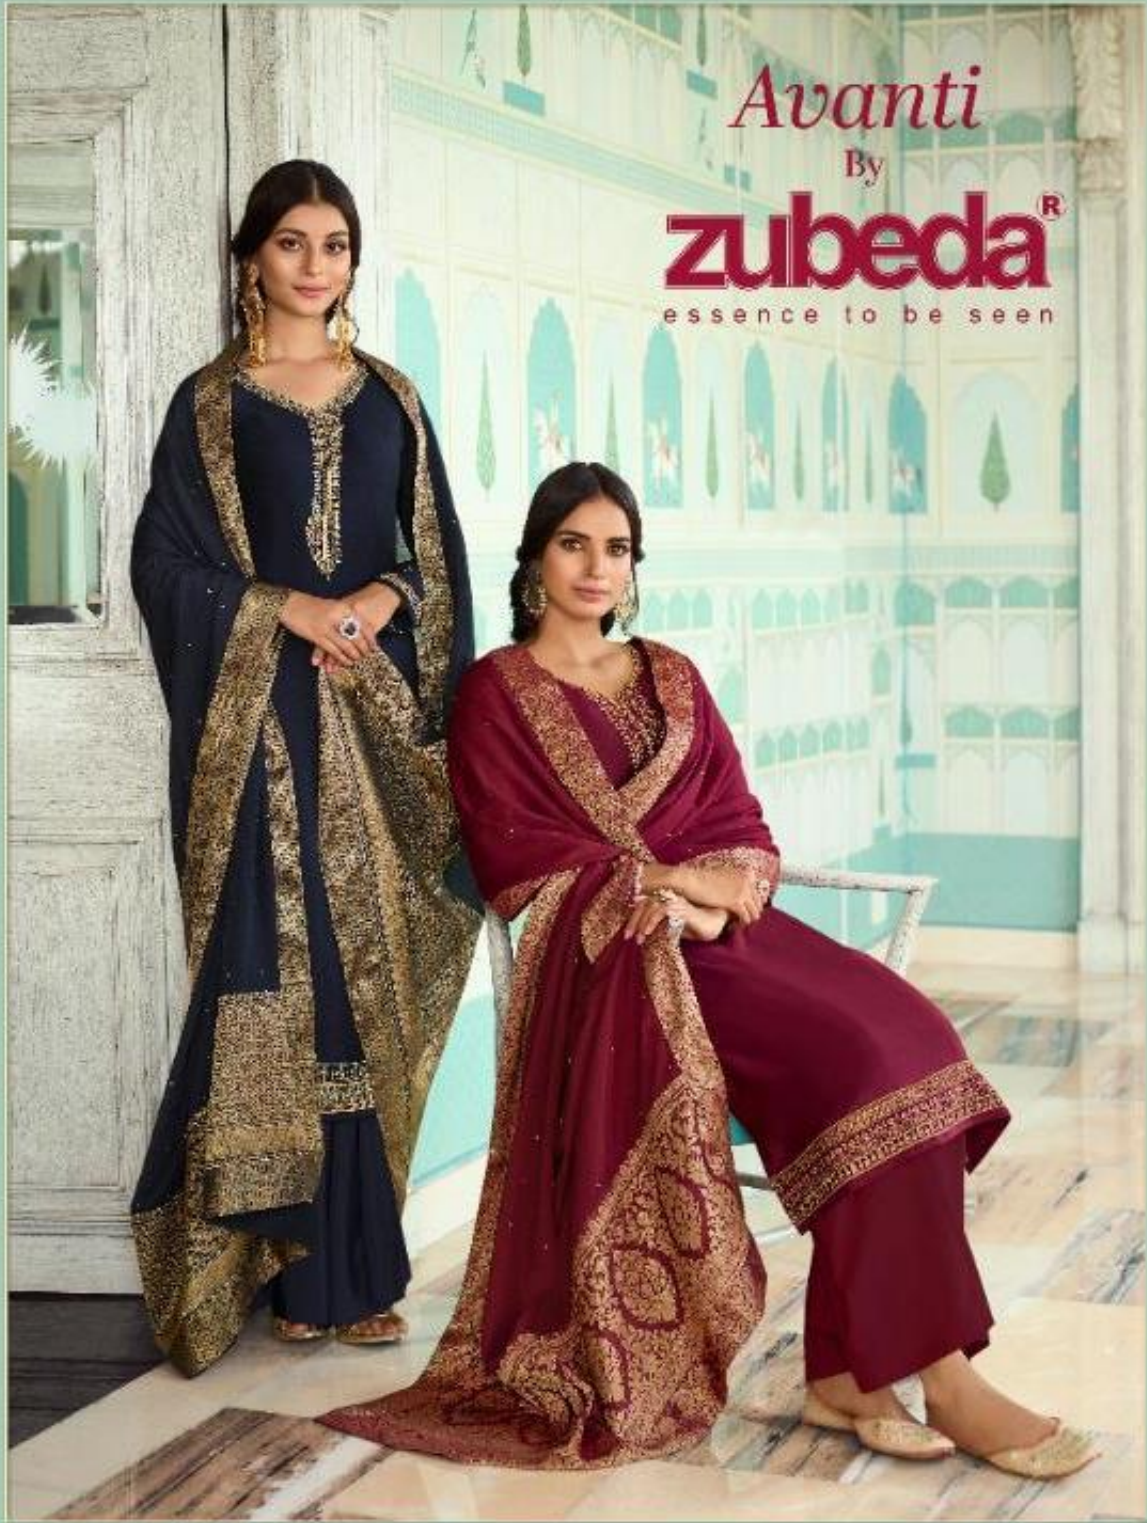

Avanti
By
zubeda[®]
essence to be seen

zubeda®
HERITAGE TO BE AHEAD
• 18501 •

Avanti
By
zubeda[®]
essence to be seen

Avanti

By

zubeda[®]

essence to be seen

PRODUCT DETAILS

-: TOP :-

CHINON FABRICS

-: DUPPTA :-

CHINON JACQUARD PALLU BORDER WITH DIAMONDS WORK

-: INNER BOTTOM :-

SANTOON

-: RATE :-

1295/-

Avanti
By
zubeda[®]
essence to be seen

zubeda®
DESIGNER OF THE YEAR
• 13502 •

zubeda®
• 18504 •