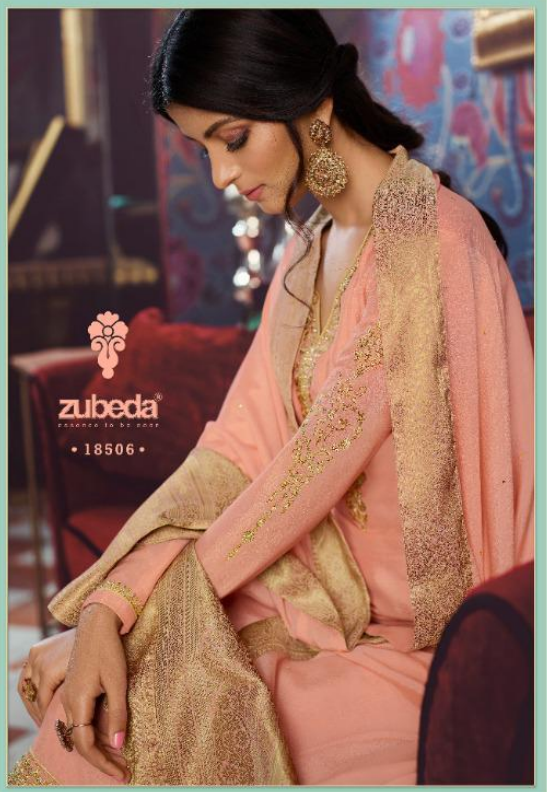

Avanti
By
zubeda[®]
essence to be seen

zubeda®
HERITAGE TO BE AHEAD
• 18501 •

Avanti
By
zubeda[®]
essence to be seen

Avanti

By

zubeda[®]

essence to be seen

PRODUCT DETAILS

-: TOP :-

CHINON FABRICS

-: DUPPTA :-

CHINON JACQUARD PALLU BORDER WITH DIAMONDS WORK

-: INNER BOTTOM :-

SANTOON

-: RATE :-

1295/-