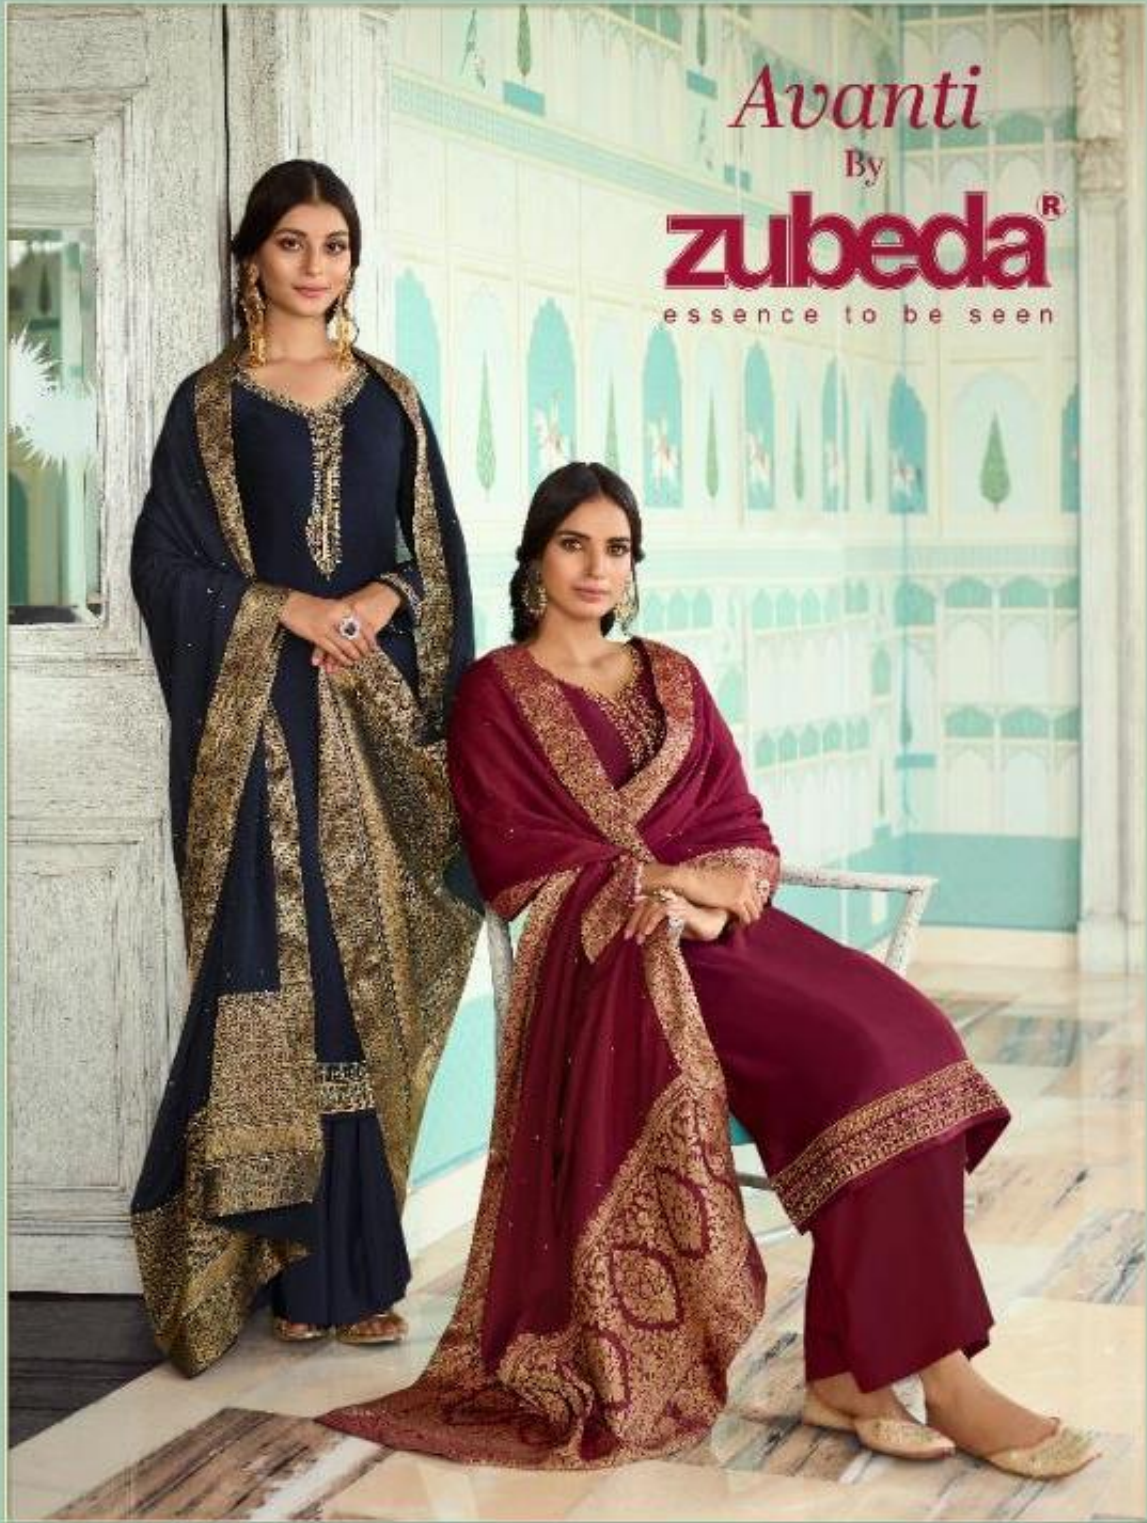

Avanti
By
zubeda®
essence to be seen