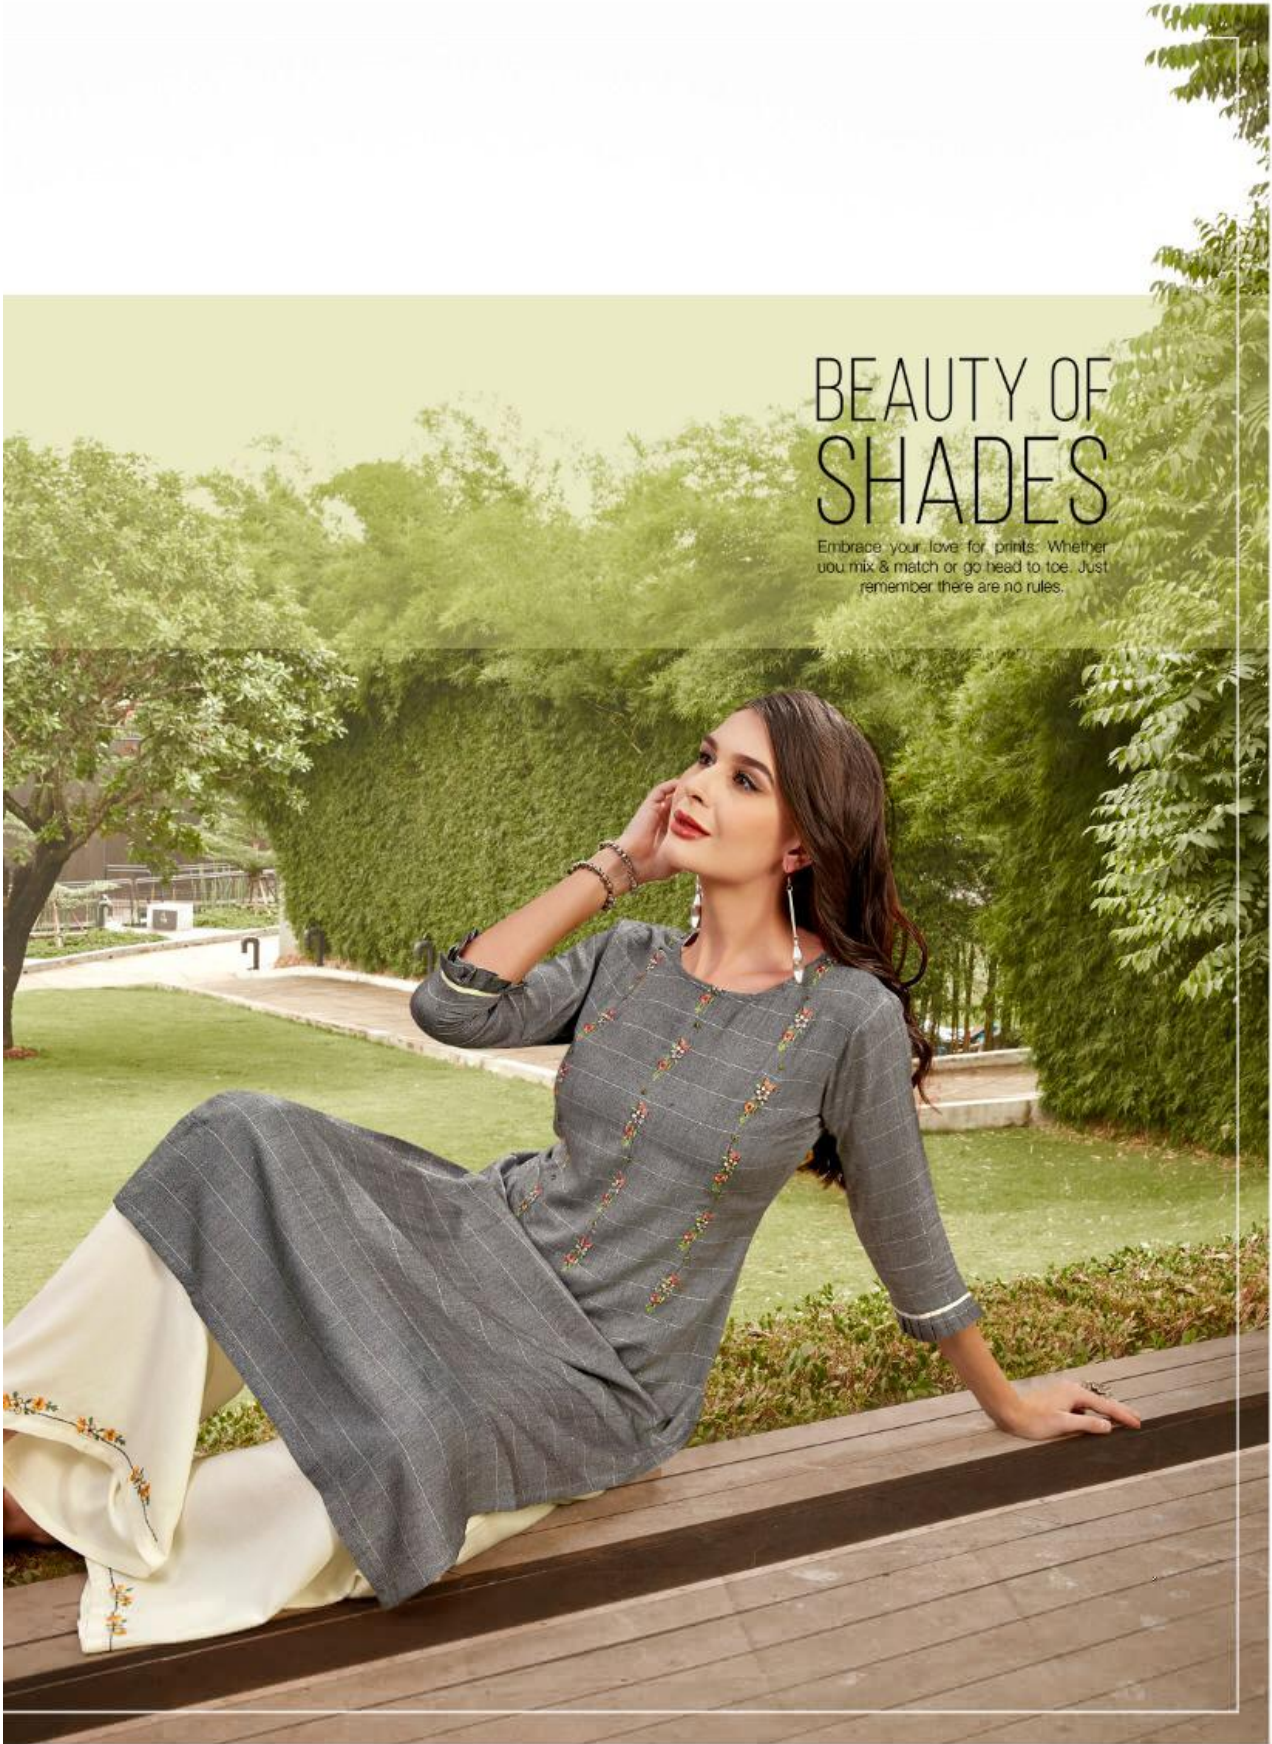

BEAUTY OF SHADES

Embrace your love for prints. Whether you mix & match or go head to toe. Just remember there are no rules.