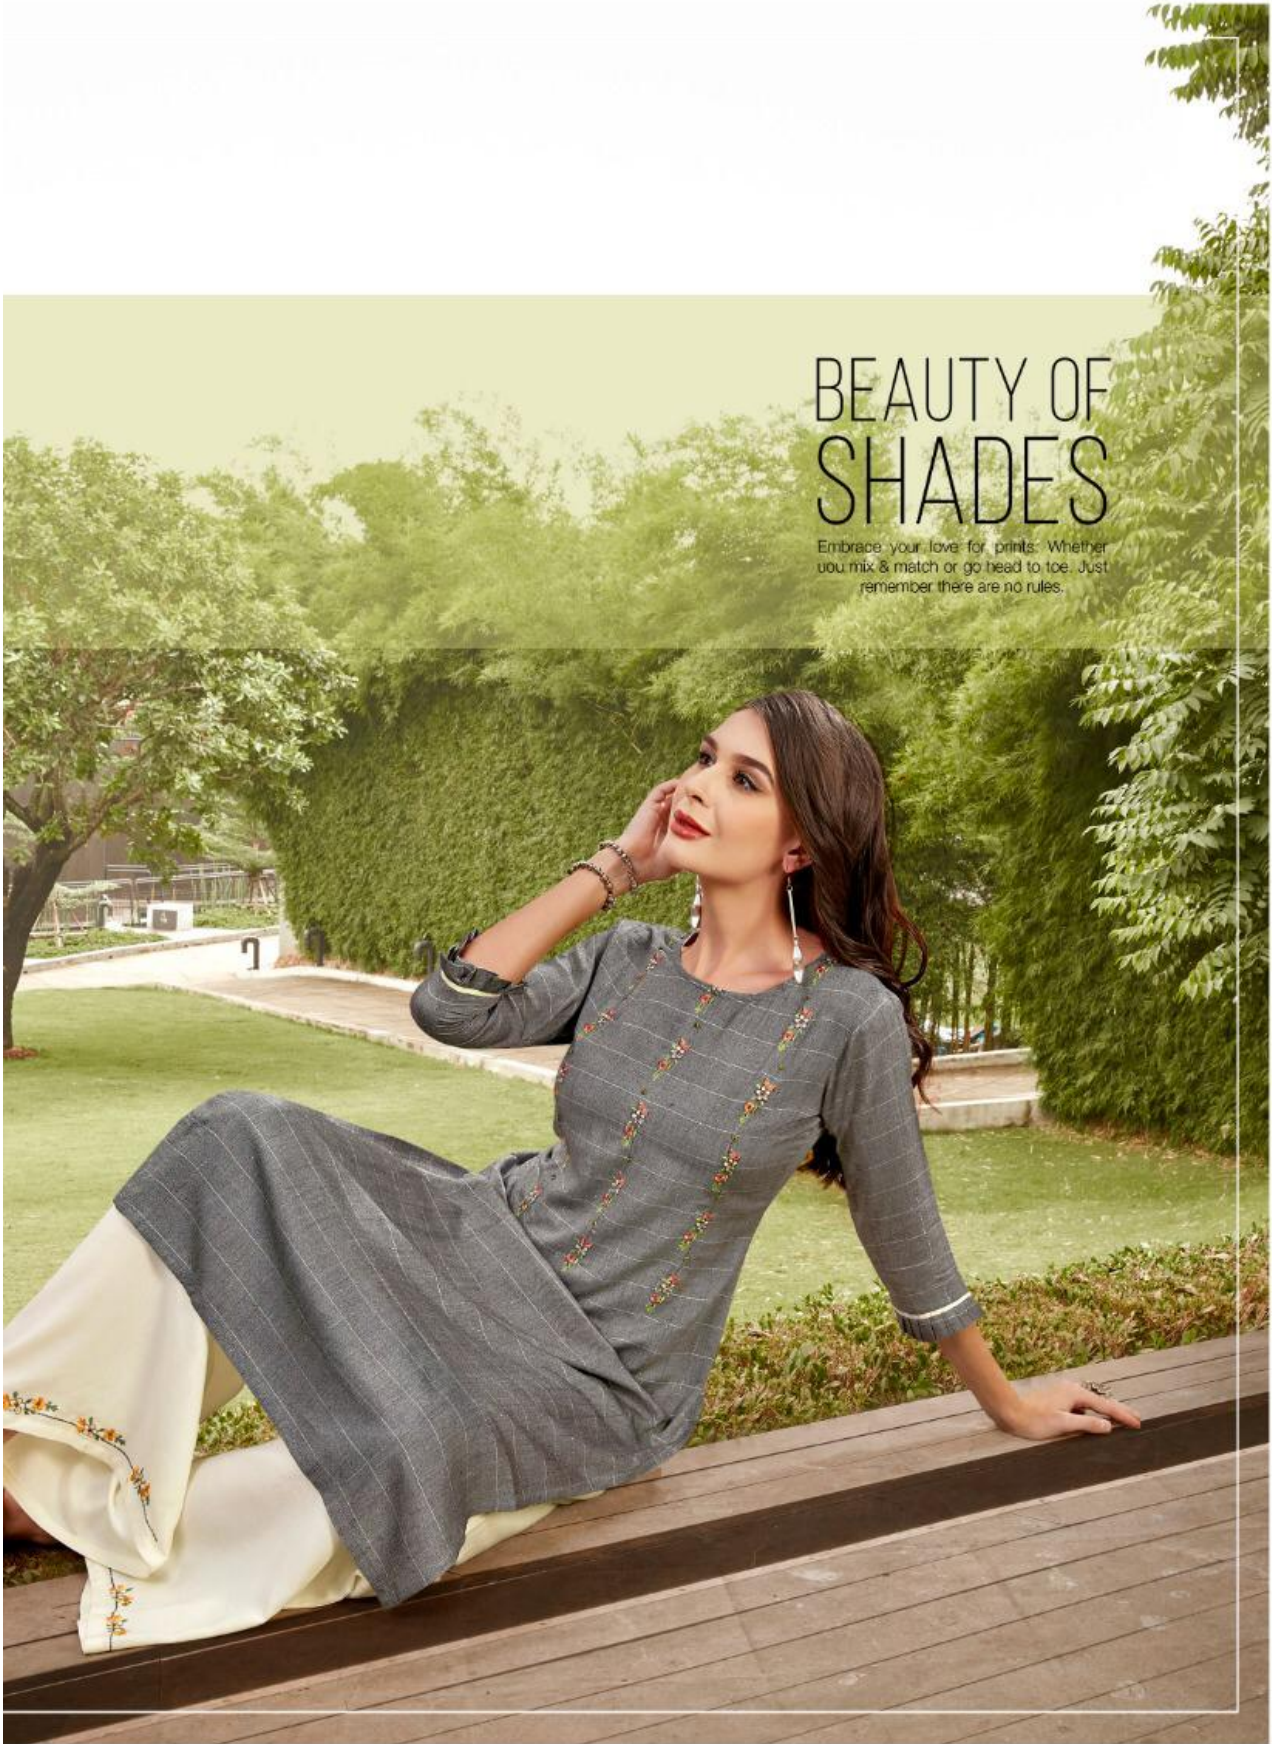

BEAUTY OF SHADES

Embrace your love for prints. Whether you mix & match or go head to toe. Just remember there are no rules.