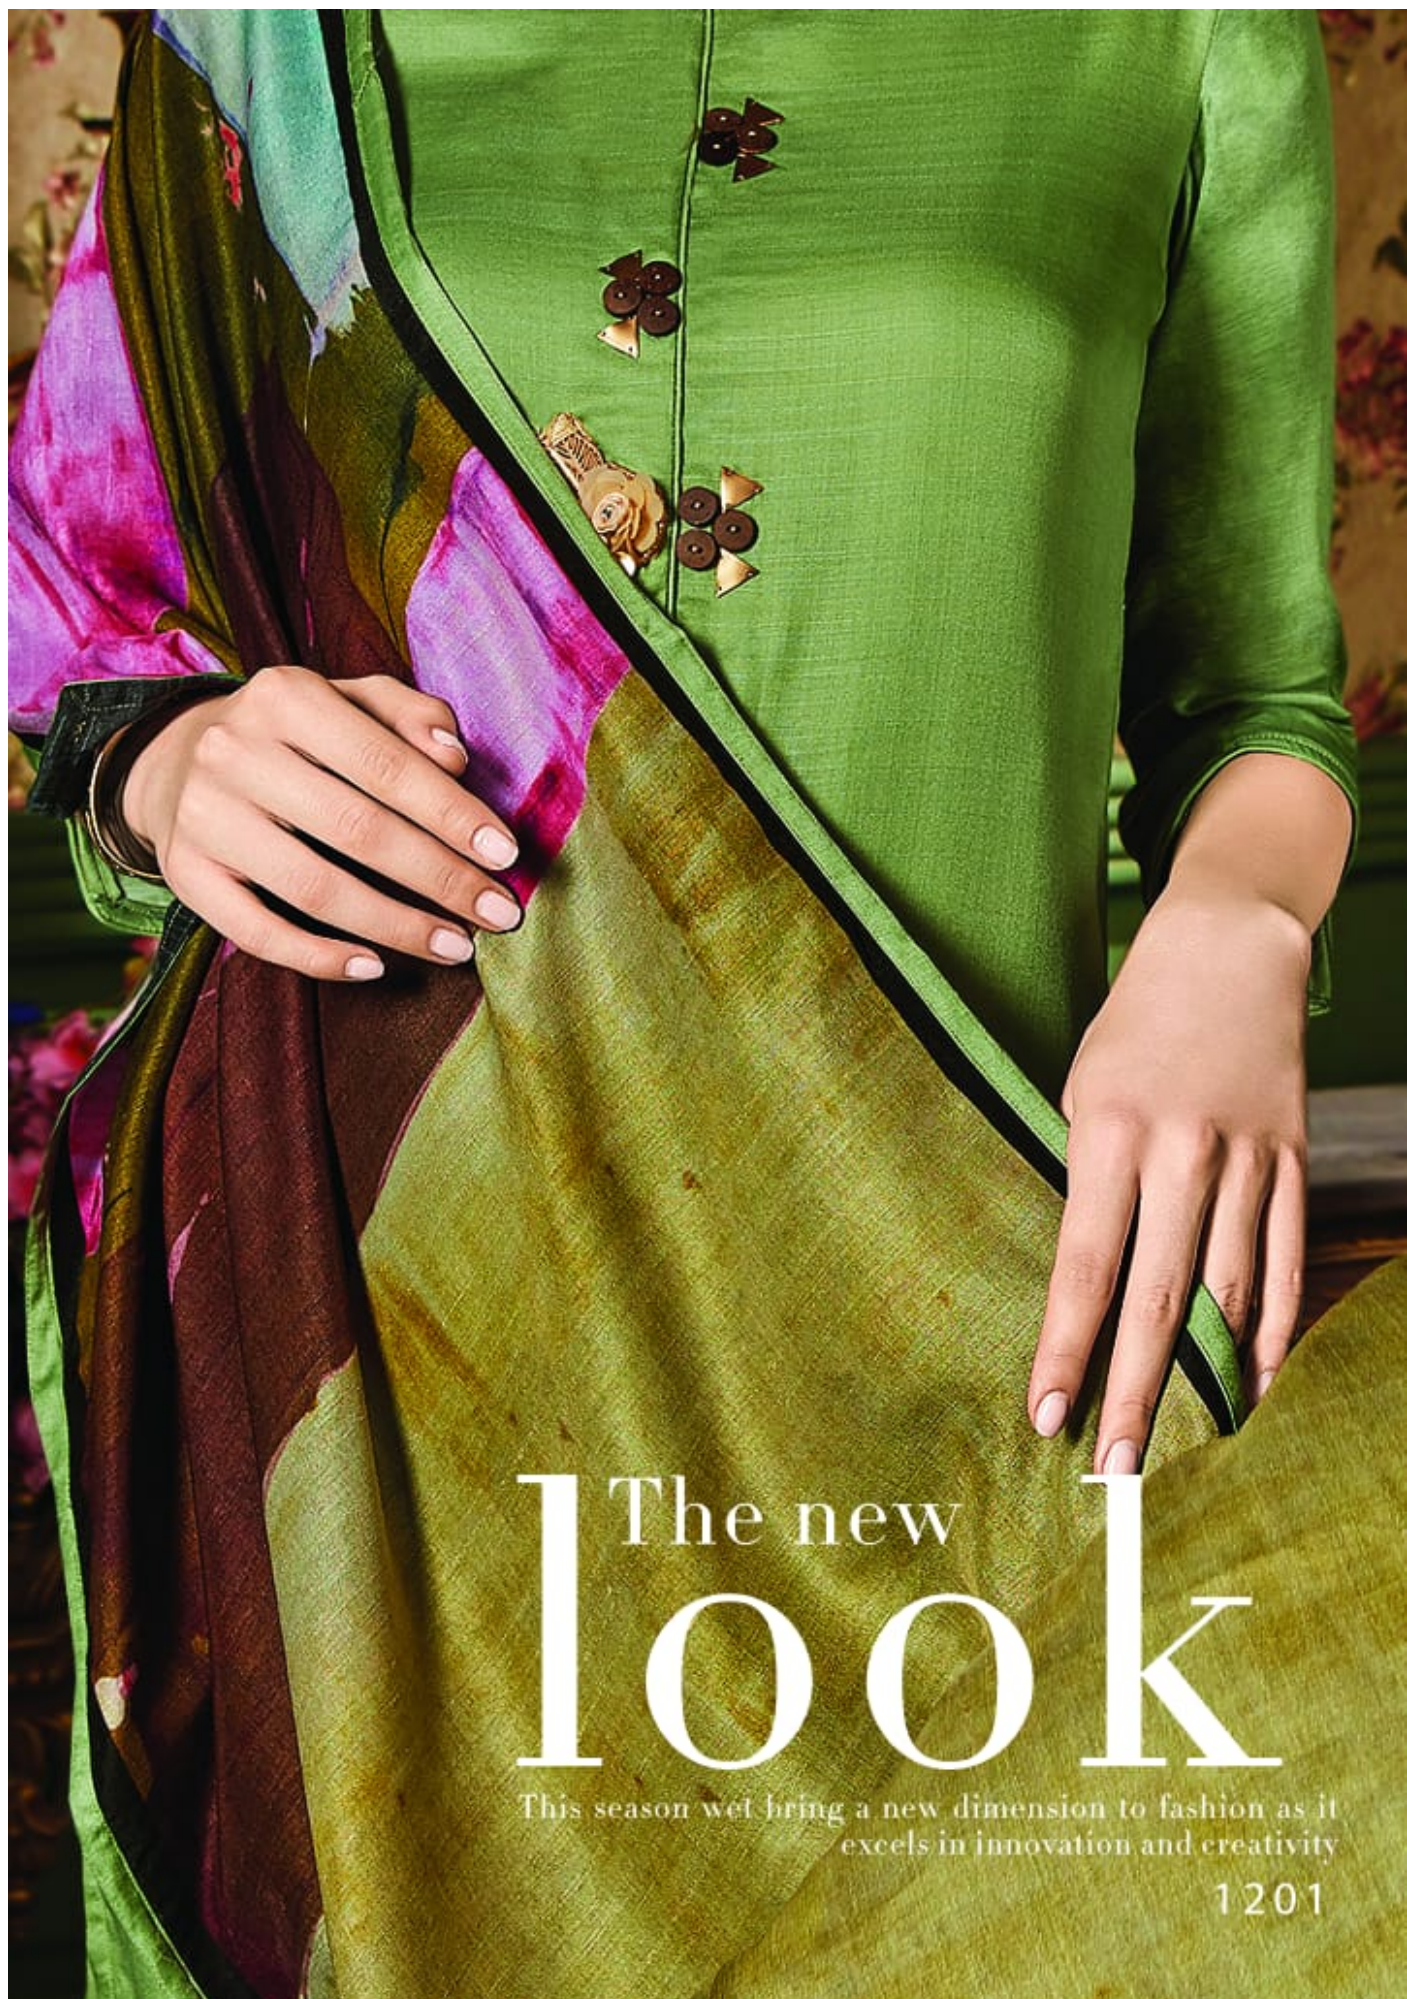

feminiStA..
A female instinct

VOGUE

feminiStA..
A female instinct

FEEL THE
E N
C H A N T -
I N G R A -
D I A N C E O F
S E A S O N
W I T H R A N I,
G R E E N &
W H I T E P A T -
T E R N
B R I N G S I N A
C O M P L E T E
L O O K O F
E L E -
G A N C E
A N D S I M -
P L I C I T Y...

1205

feminiStA..
A female instinct

VOGUE

The new
look

This season we bring a new dimension to fashion as it
excels in innovation and creativity

1201

feminiStA.
A female instinct

1203