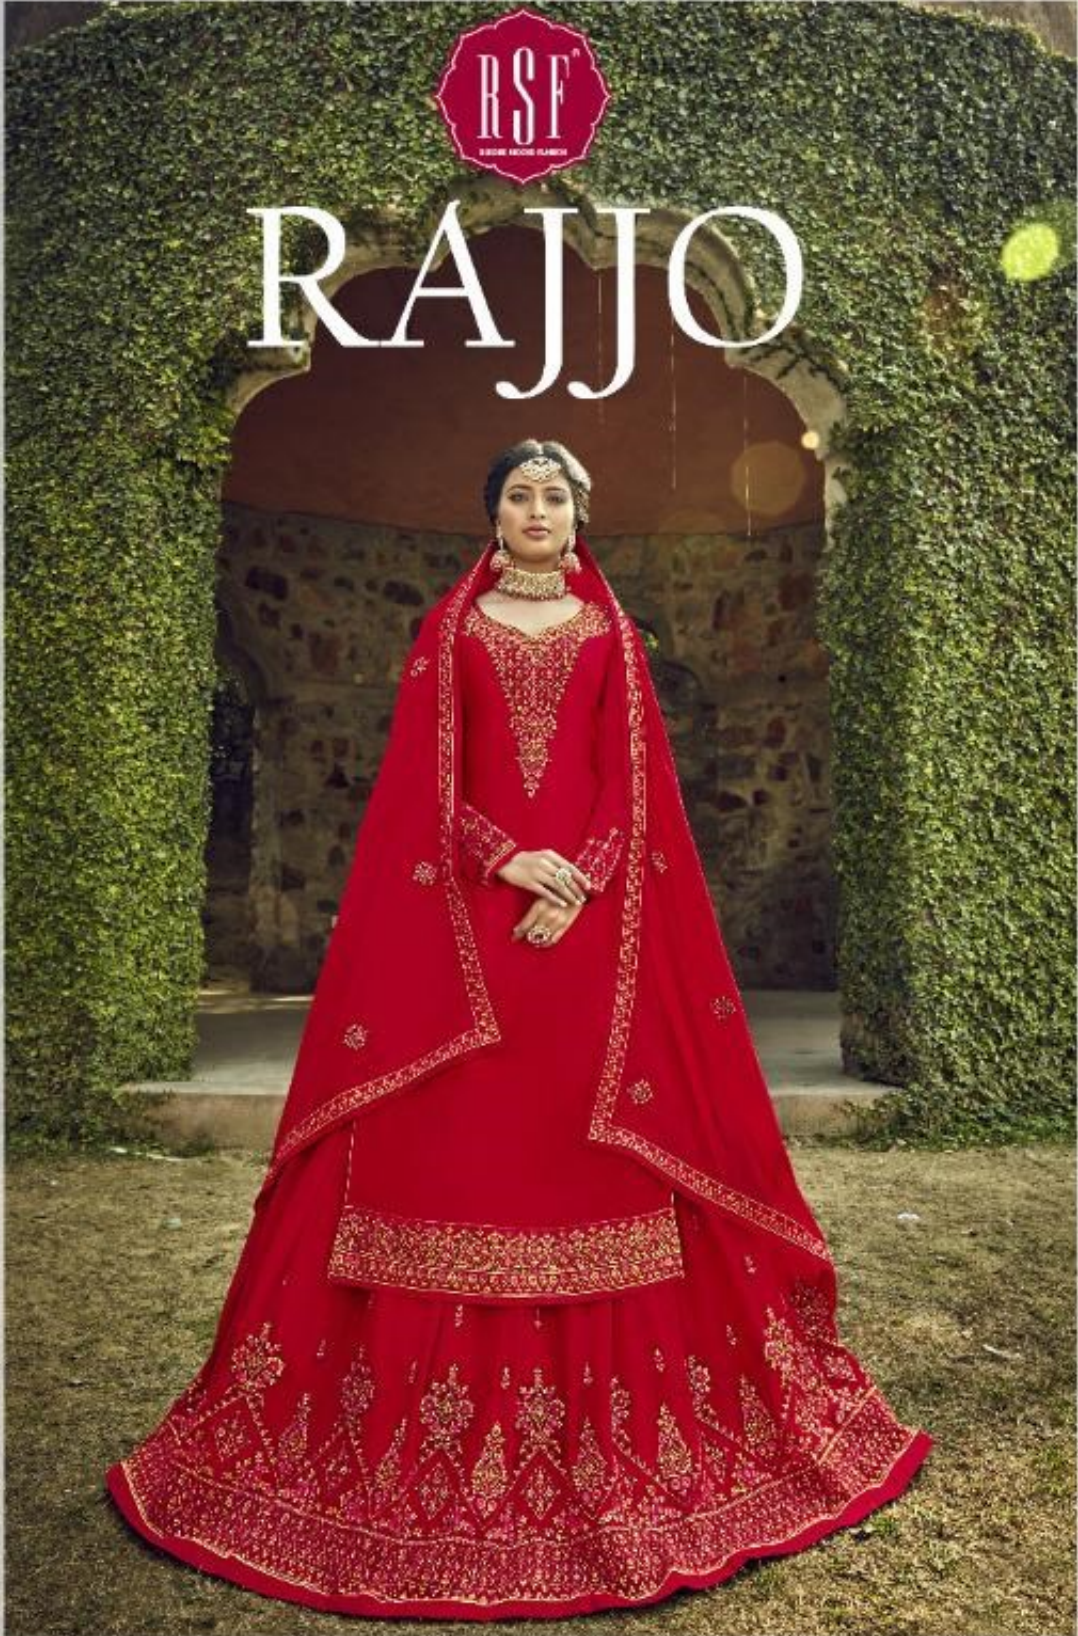

RAJJO

RSF

IMAGINATIVE FASHION

Being out to fashionista in you, the outfit that is cool for any occasion in your life style.

D. No. 17002

RAJJO

RSF

INDIVIDUALITY STYLE

The detailed embroidery and finishing, the colour will create
miraculous Beauty & Style, the knowledge, the joy & Design
This is the celebration of womanhood with us.

D.No. 17003

ELEGANCE ESSENCE

Create a perfect moment to embrace the style you have
update your wardrobe this season with a lot of ethnic colours
and add a unique accent to your look