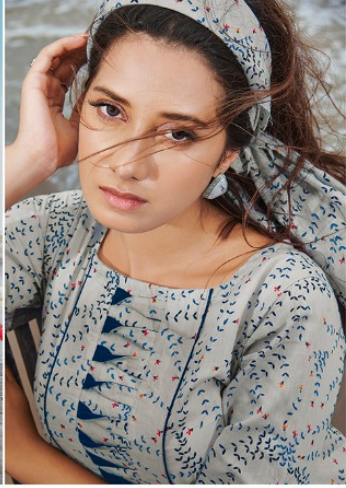

Suryajyoti®
Designer Cotton Salwar Suits

FANTASY
VOL-01

B
E
G
L
A
M
O
R
O
U
S

DESIGN NO-1002

Suryajyoti®
Designer Cotton Salwar Suits

FANTASY
VOL-01

ELEGANT LOOK

DESIGN NO-1001