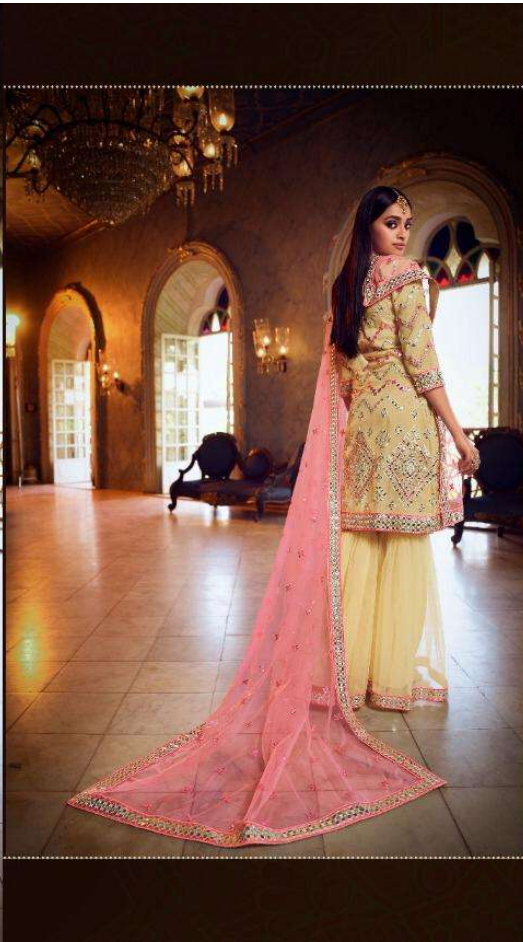

AREA DESIGNS