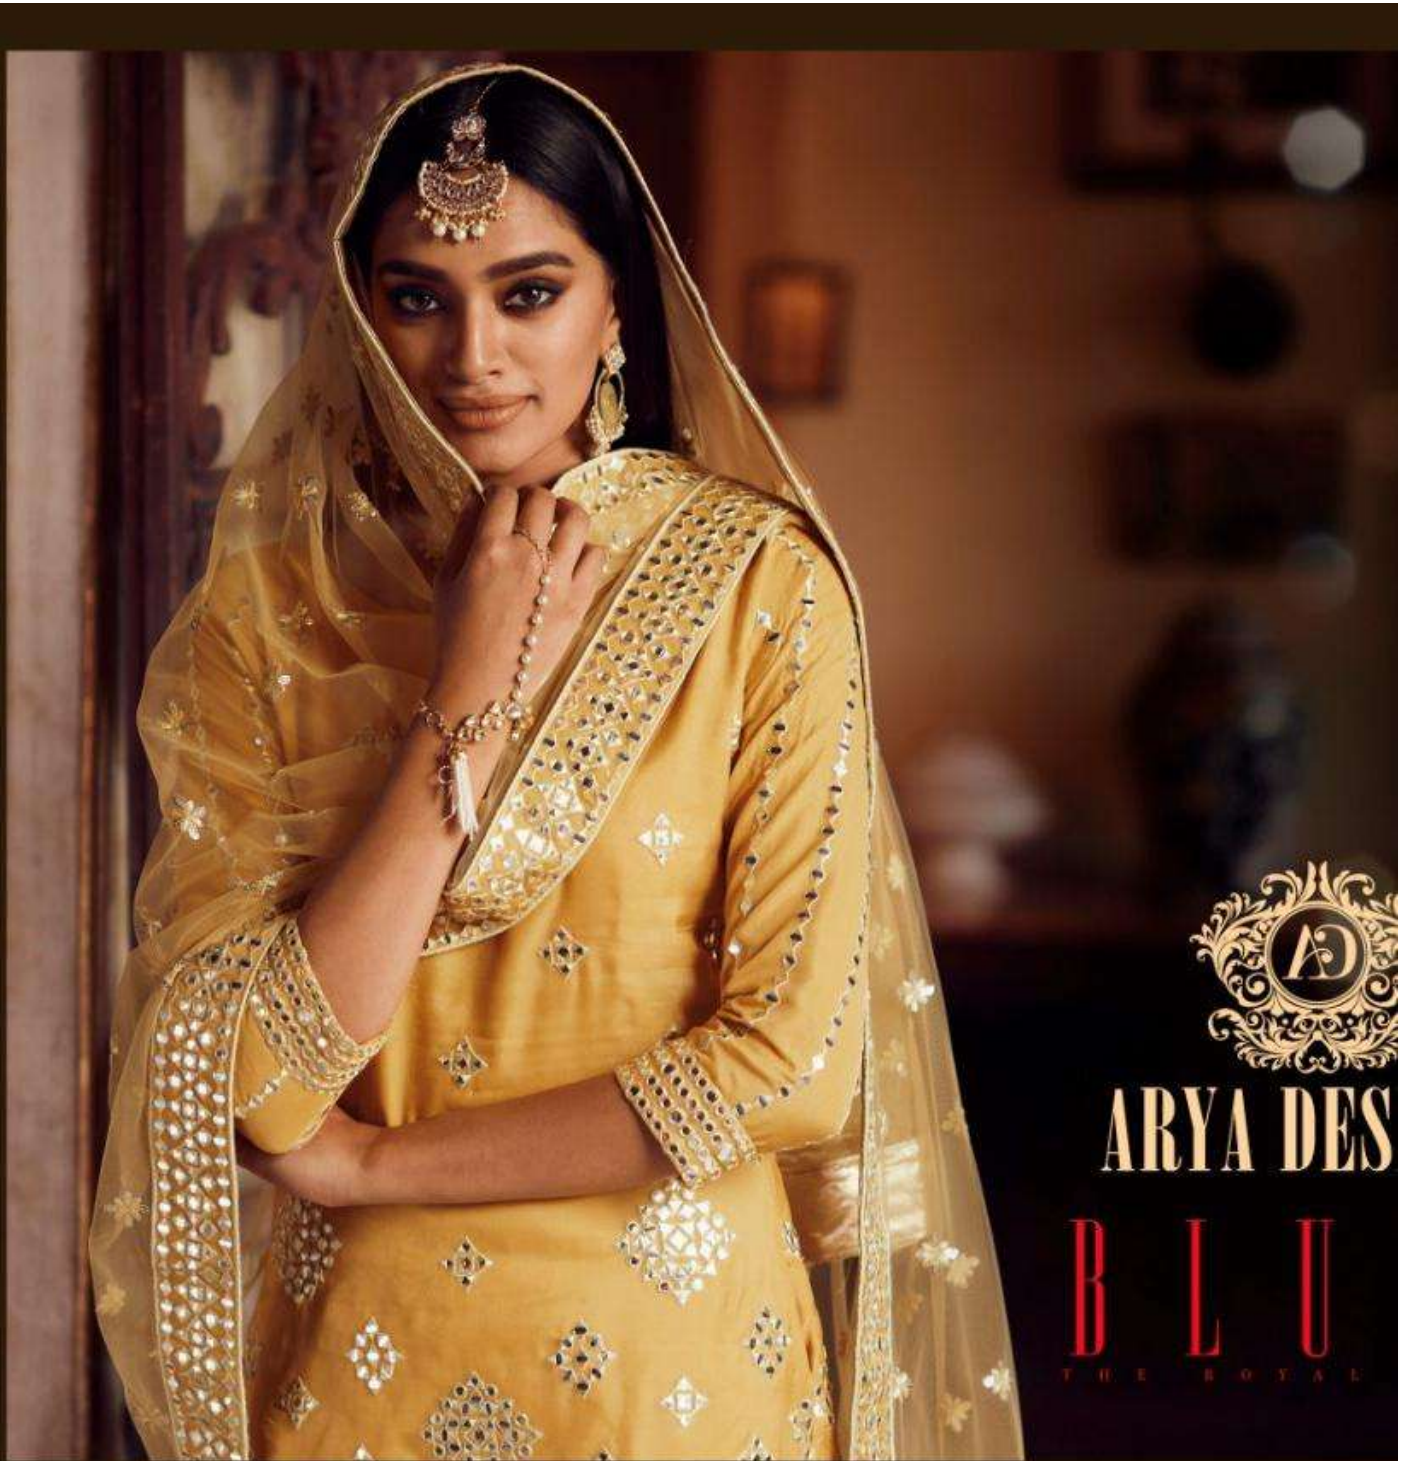

D. NO : 5207

D. NO : 5208

ARYA DES

BLU
THE ROYAL

SKU	MAIN COLOUR	DRESS FABRIC	SHARARA FABRIC	DUPATTA FABRIC	SIZE (FREE SIZE)	WORK
5201	BEIGE	ORGANZA	SOFT NET	SOFT NET	UPTO 46 INCHES BUST & WAIST	THREAD, FOIL MIRROR
5202	BABY PINK	ORGANZA	SOFT NET	SOFT NET	UPTO 46 INCHES BUST & WAIST	THREAD, FOIL MIRROR, CUTWORK
5203	MASTURD YELLOW	ORGANZA	SOFT NET	SOFT NET	UPTO 46 INCHES BUST & WAIST	THREAD, FOIL MIRROR
5204	BABY PINK	ORGANZA	SOFT NET	SOFT NET	UPTO 46 INCHES BUST & WAIST	THREAD, FOIL MIRROR
5205	LIGHT PEACH	ORGANZA	SOFT NET	SOFT NET	UPTO 46 INCHES BUST & WAIST	THREAD, FOIL MIRROR
5206	BEIGE	ORGANZA	SOFT NET	SOFT NET	UPTO 46 INCHES BUST & WAIST	THREAD, FOIL MIRROR
5207	PEACH	ORGANZA	SOFT NET	SOFT NET	UPTO 46 INCHES BUST & WAIST	THREAD, FOIL MIRROR
5208	BEIGE	ORGANZA	SOFT NET	SOFT NET	UPTO 46 INCHES BUST & WAIST	THREAD, FOIL MIRROR