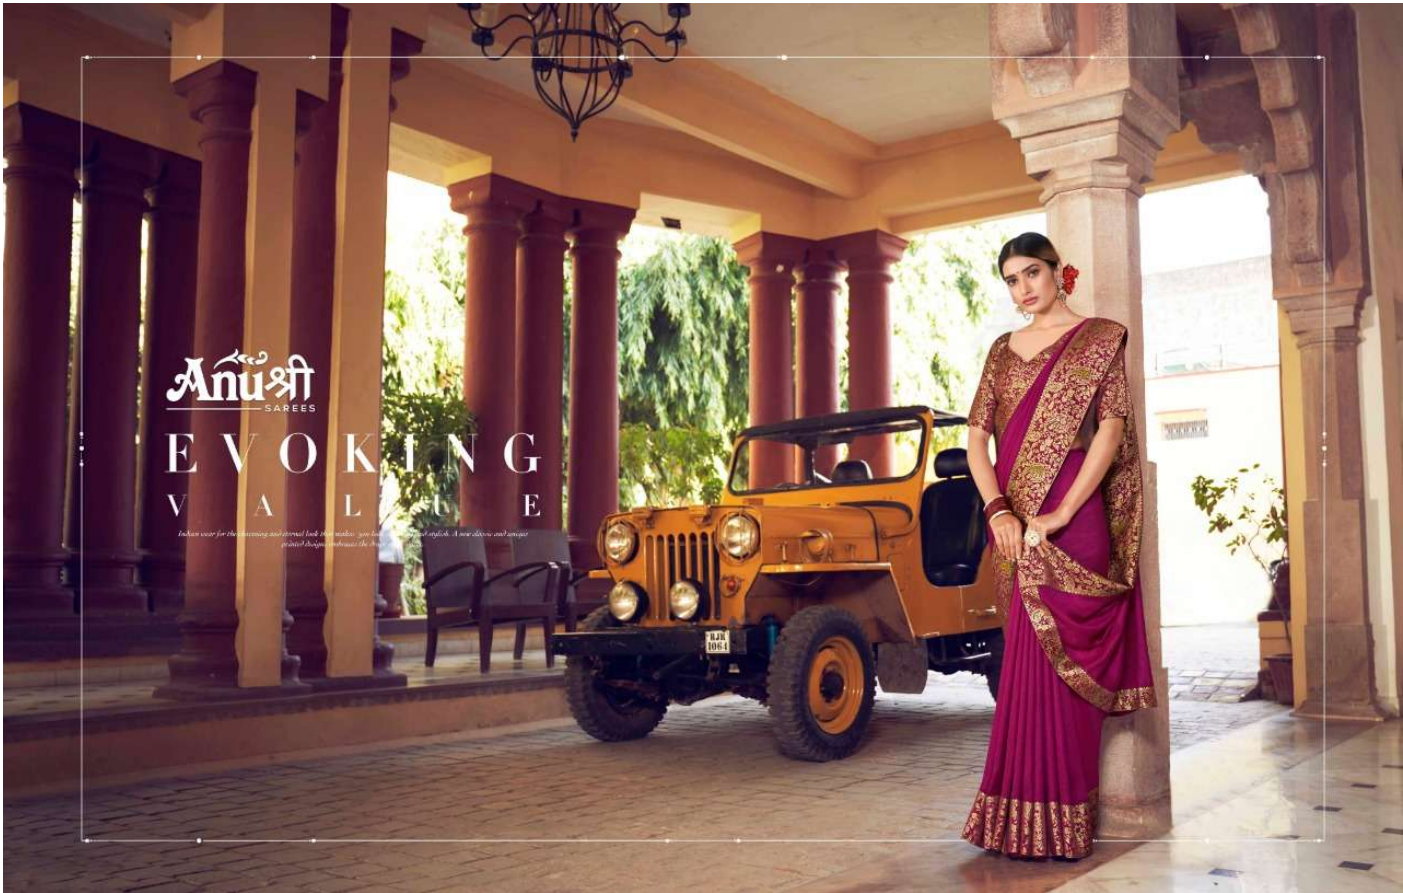

36423-E

36423-F

36423-G

36423-H

Anu
SAREES

EVOKING
VALU