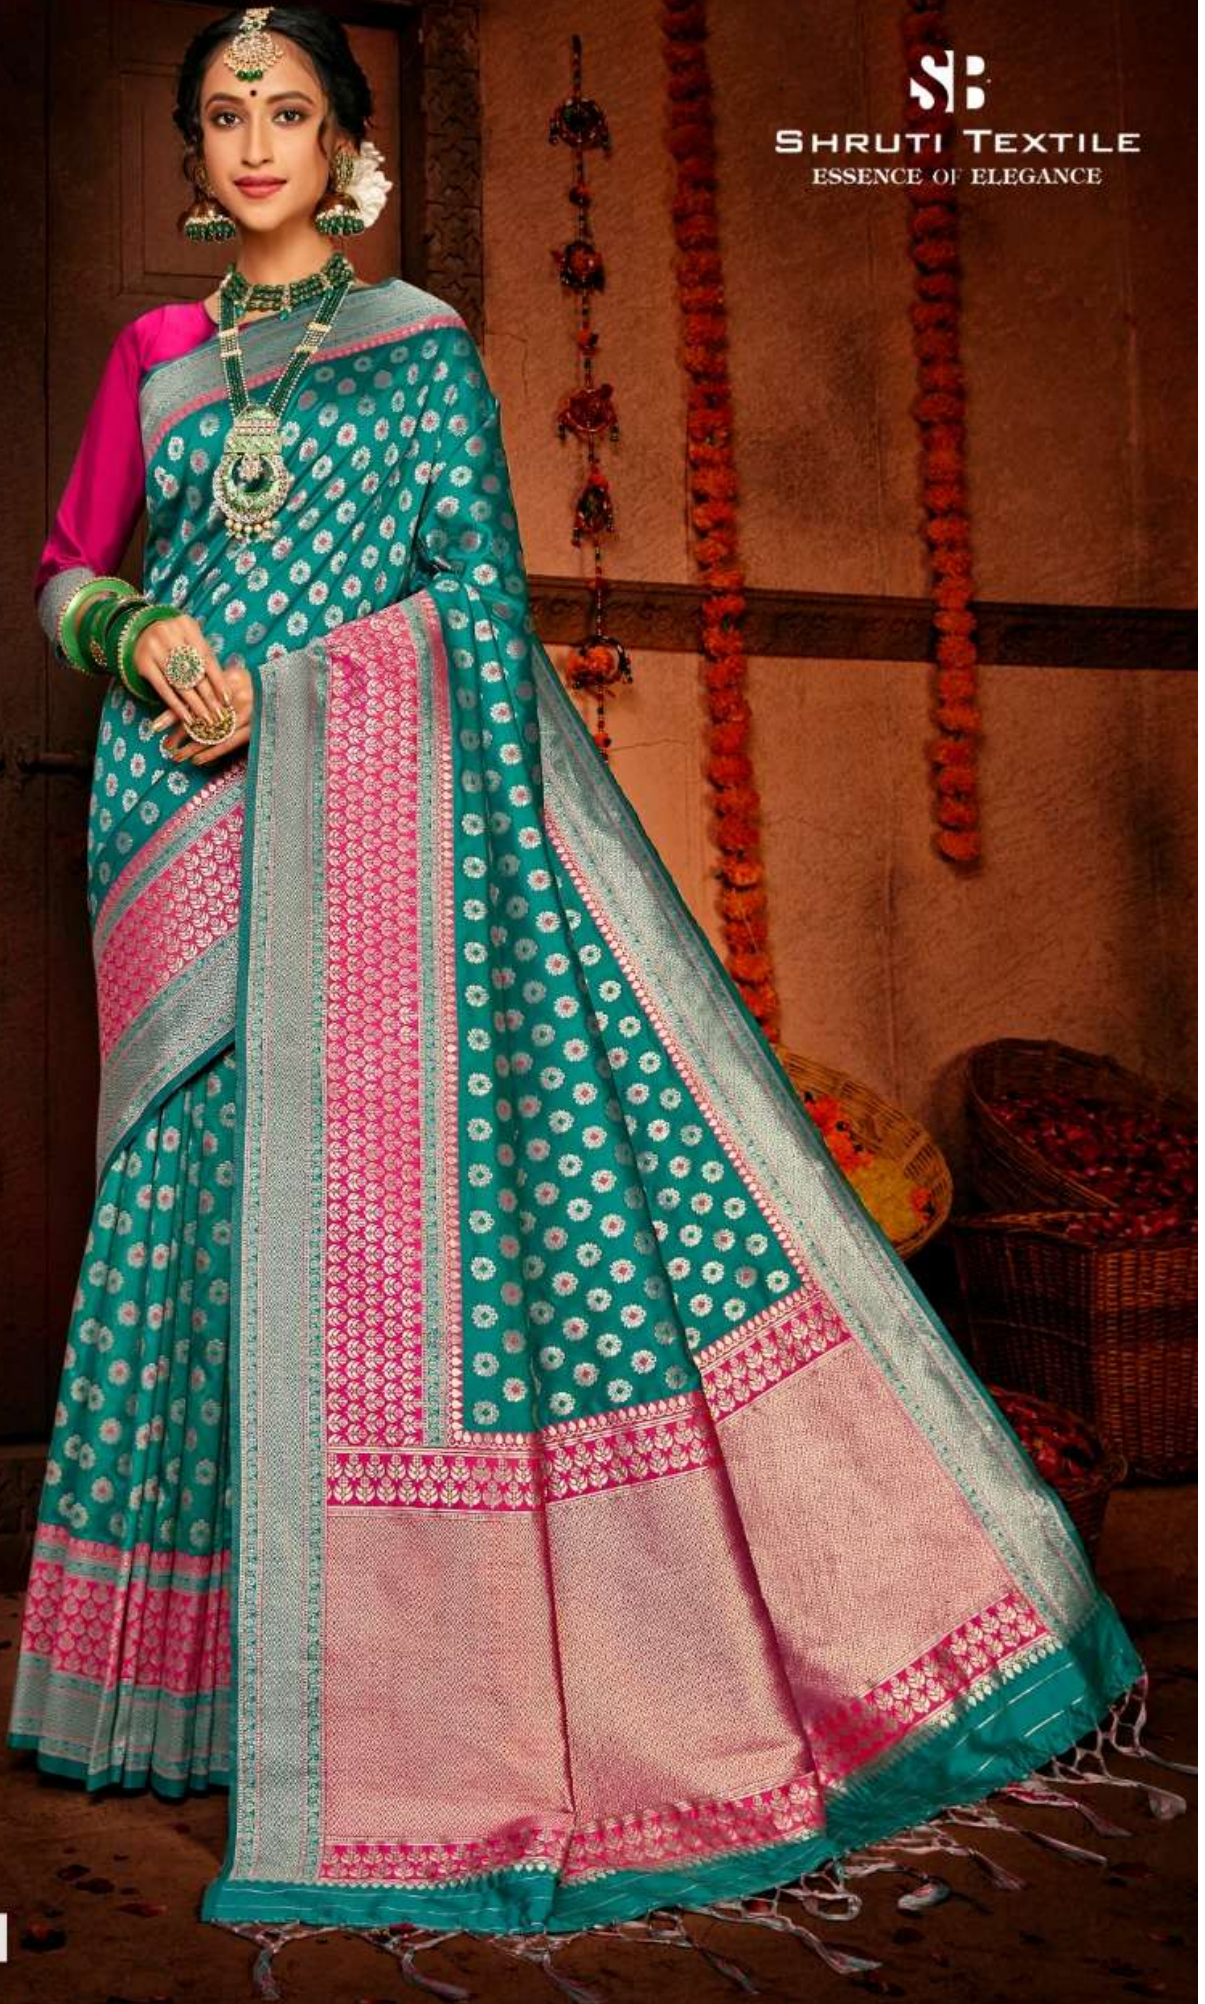

SHRUTI TEXTILE
ESSENCE OF ELEGANCE

702

SHRUTI TEXTILE
ESSENCE OF ELEGANCE

702