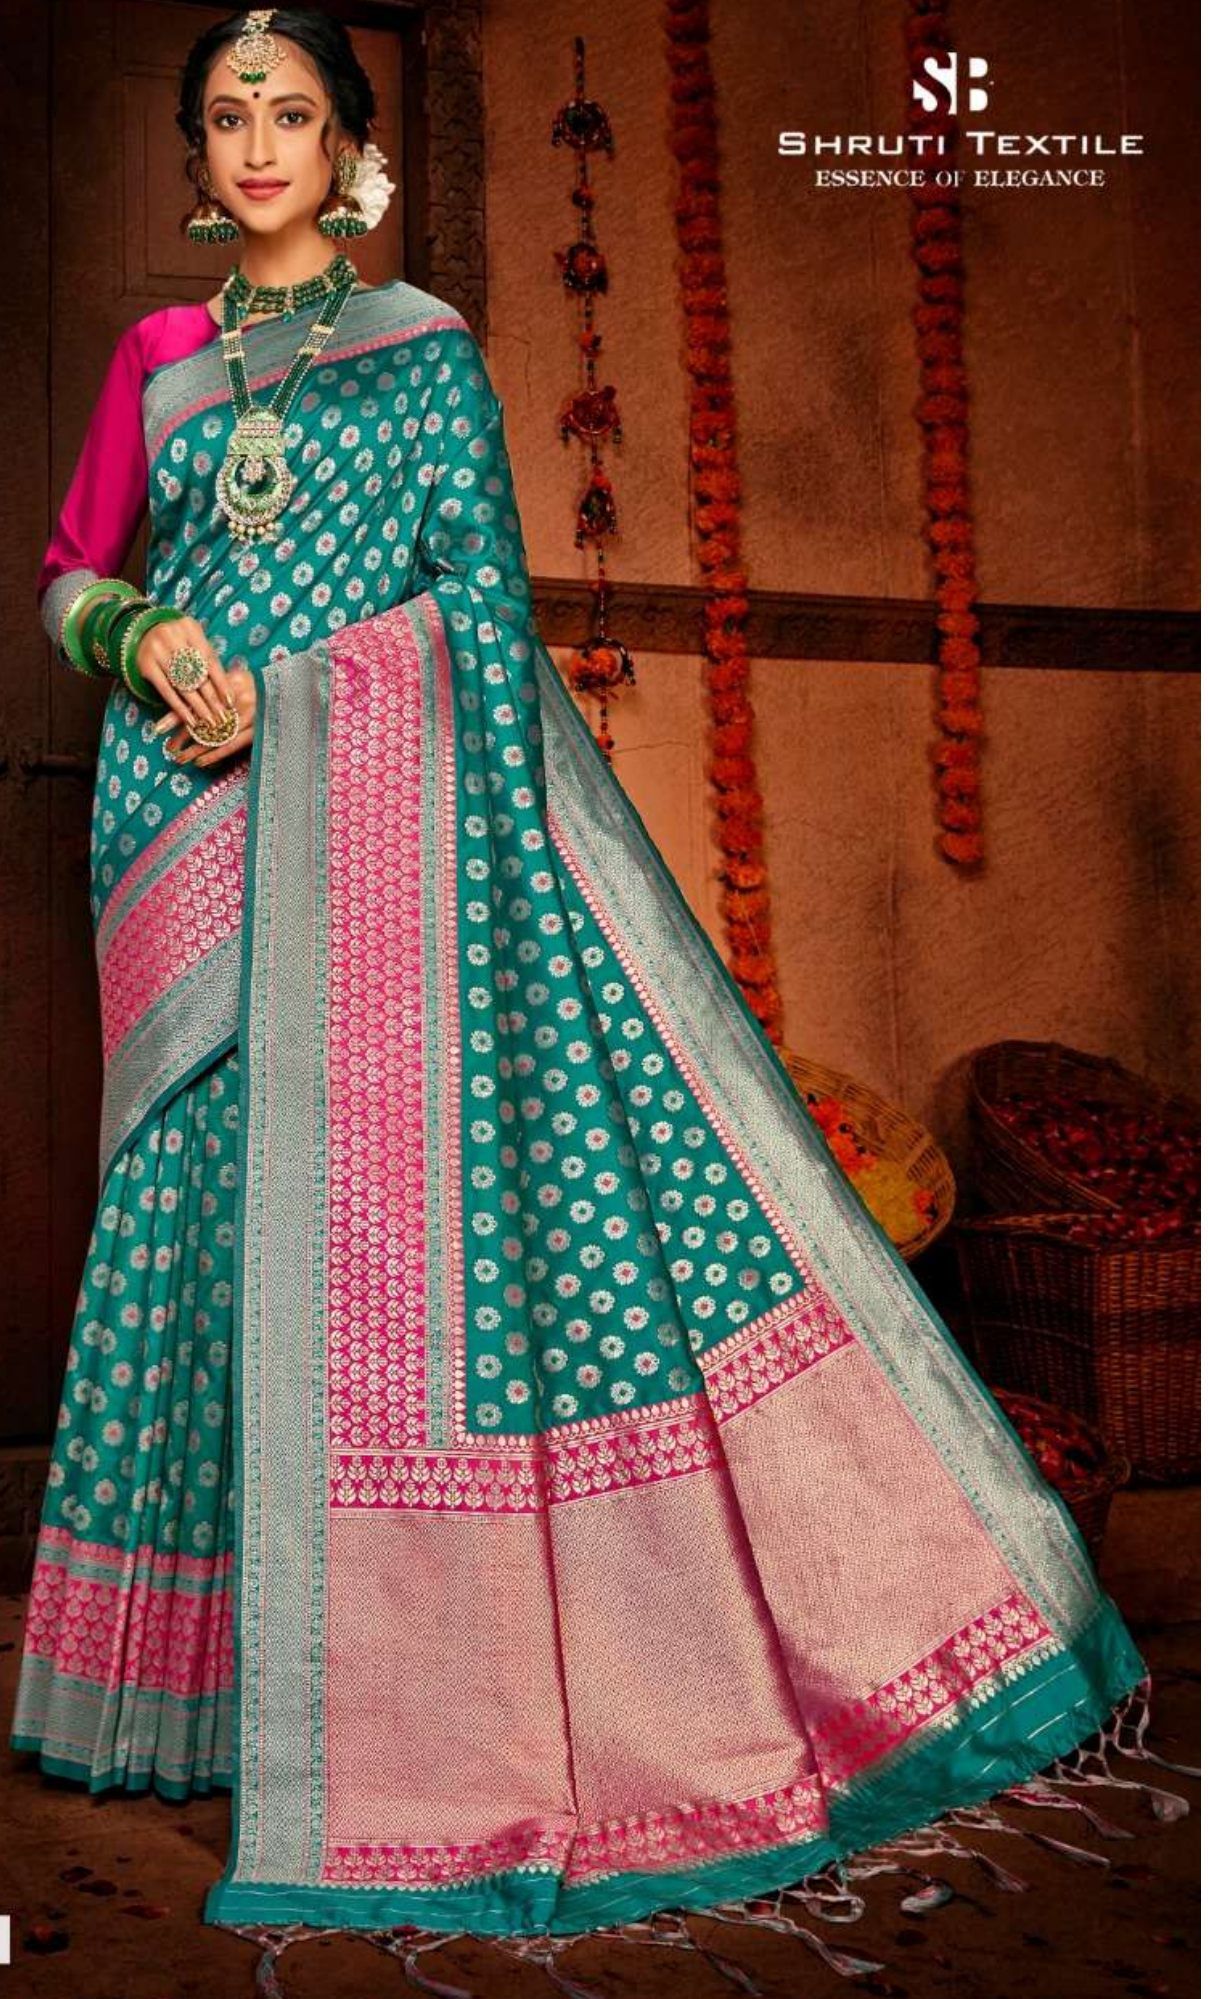

SHRUTI TEXTILE
ESSENCE OF ELEGANCE

702

SHRUTI TEXTILE
ESSENCE OF ELEGANCE

702