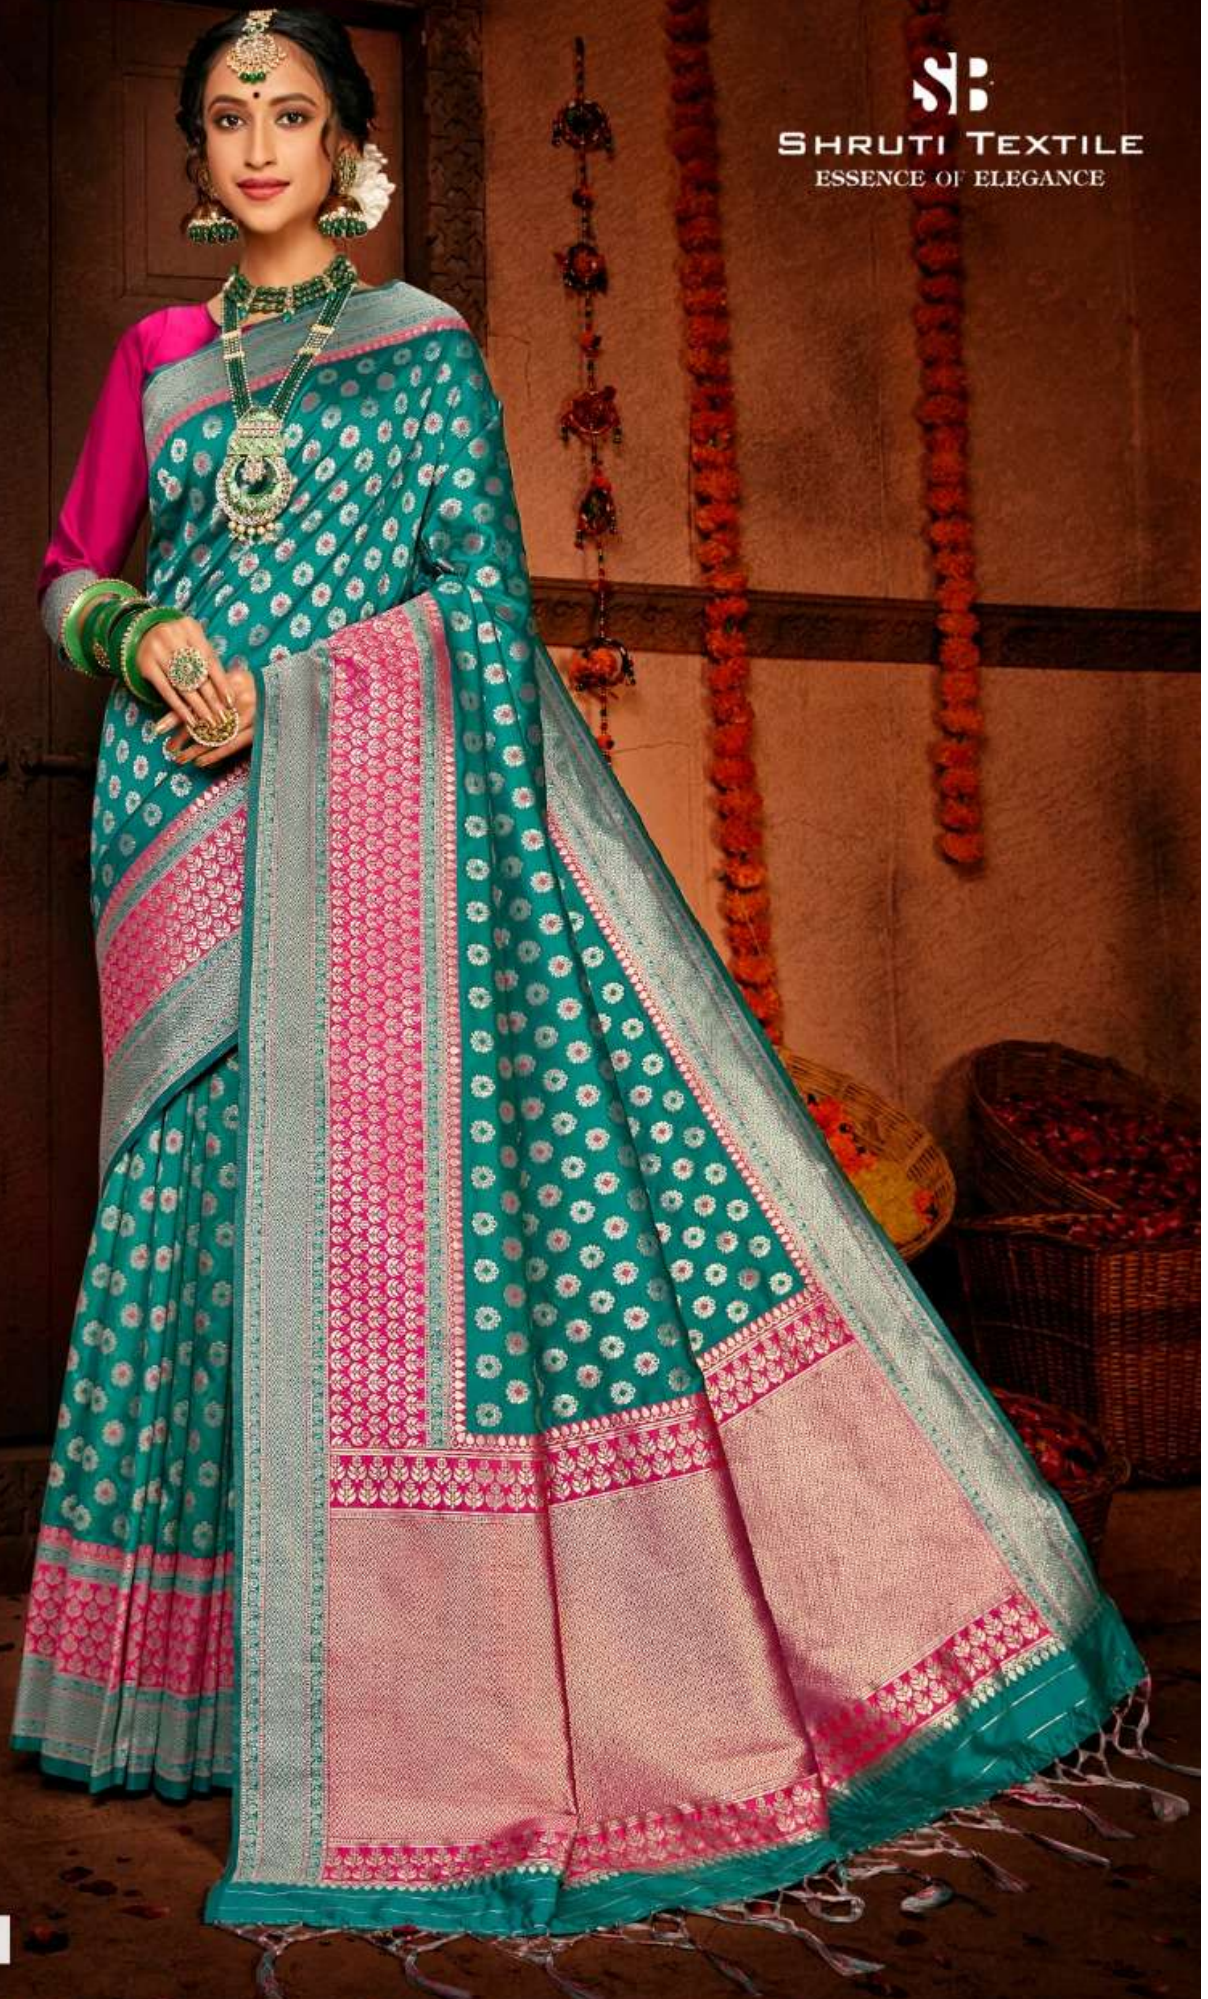

SHRUTI TEXTILE  
ESSENCE OF ELEGANCE

702

SHRUTI TEXTILE  
ESSENCE OF ELEGANCE

702