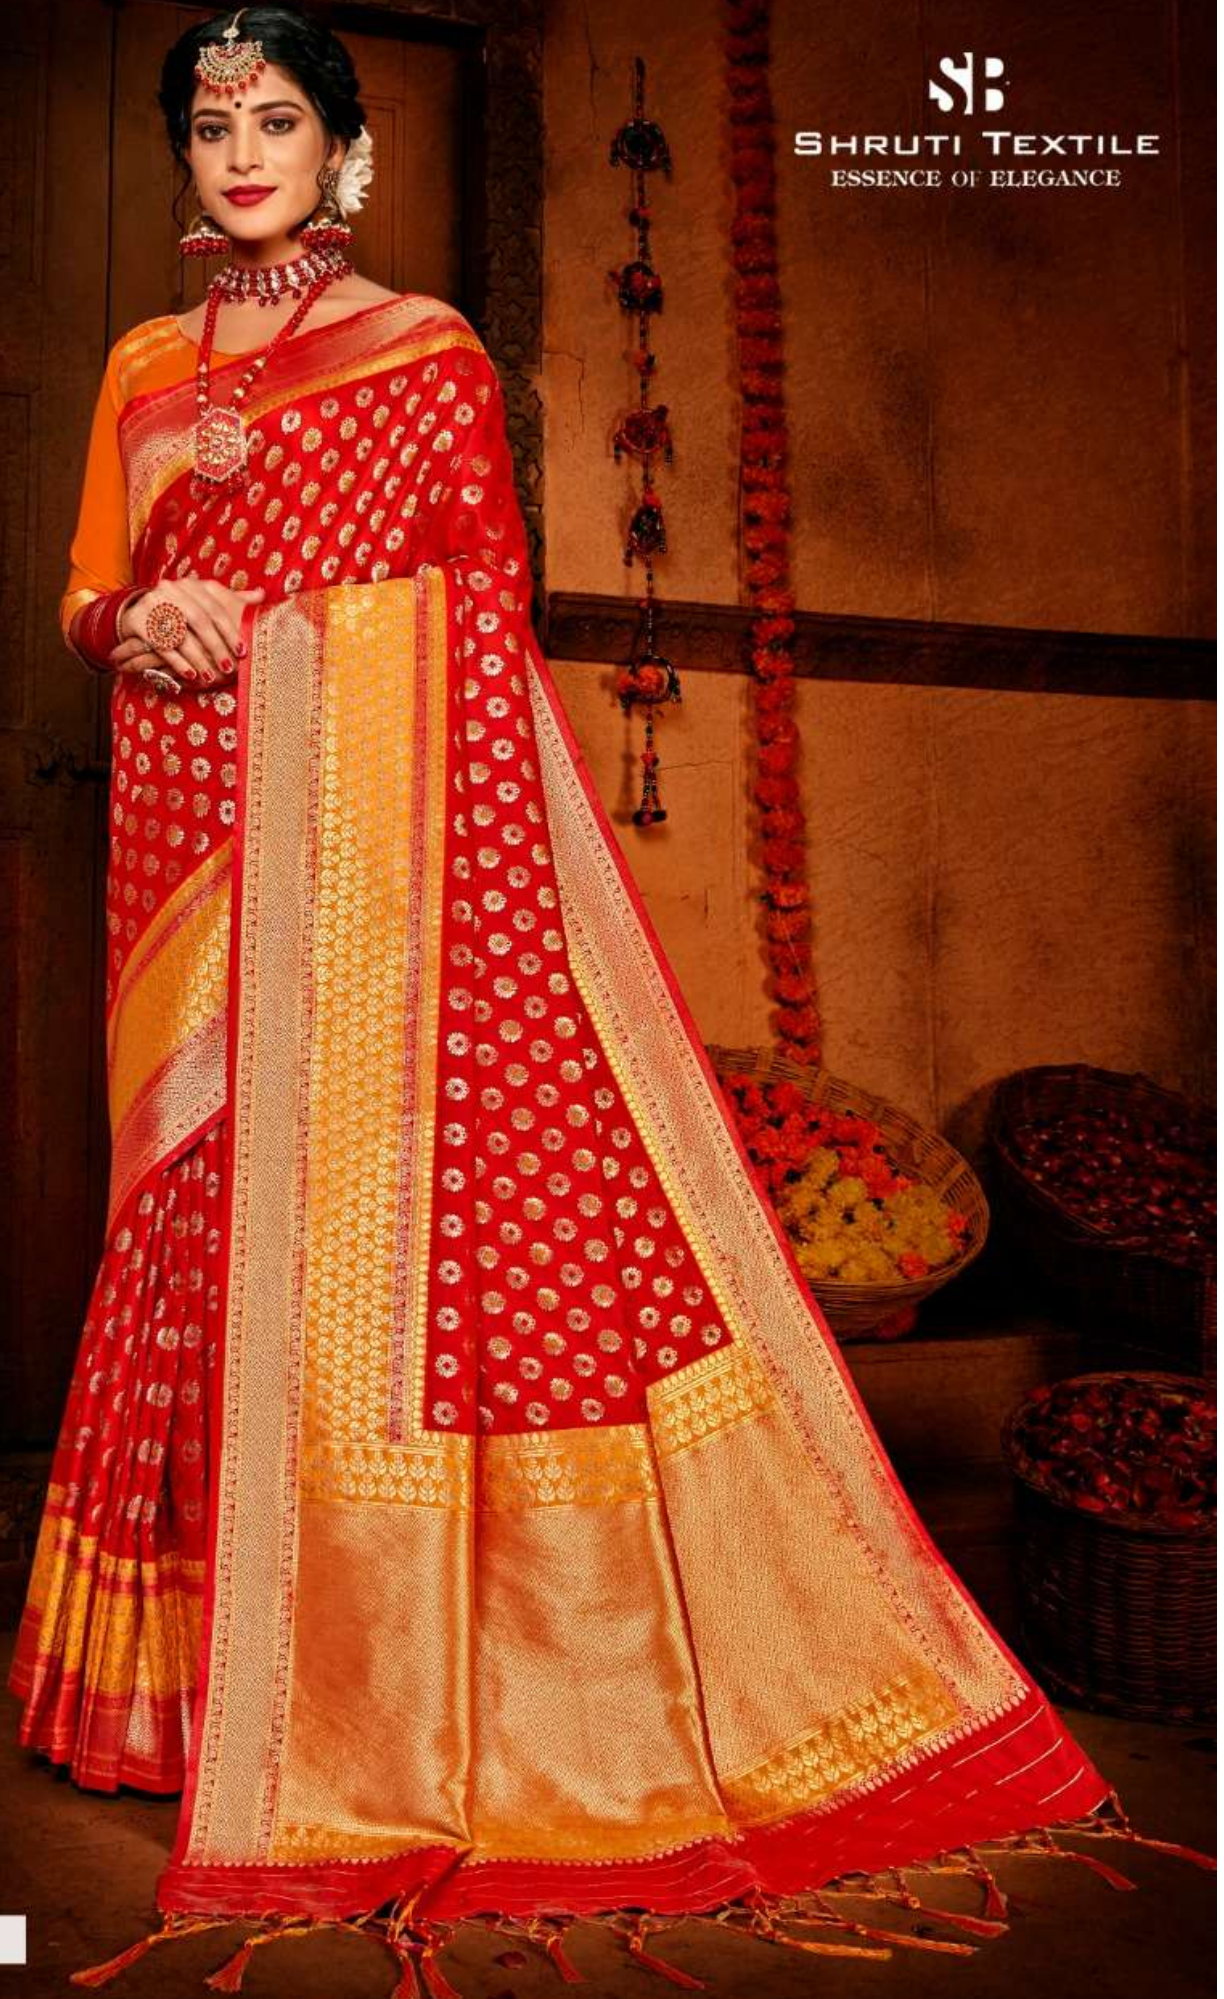

SHRUTI TEXTILE
ESSENCE OF ELEGANCE

701

SHRUTI TEXTILE
ESSENCE OF ELEGANCE

701