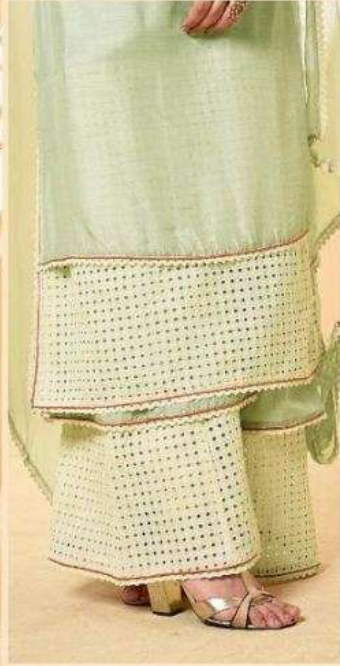

your Choice®

your Choice®
2888
G-3

Optimized by www.ImageOptimizer.net