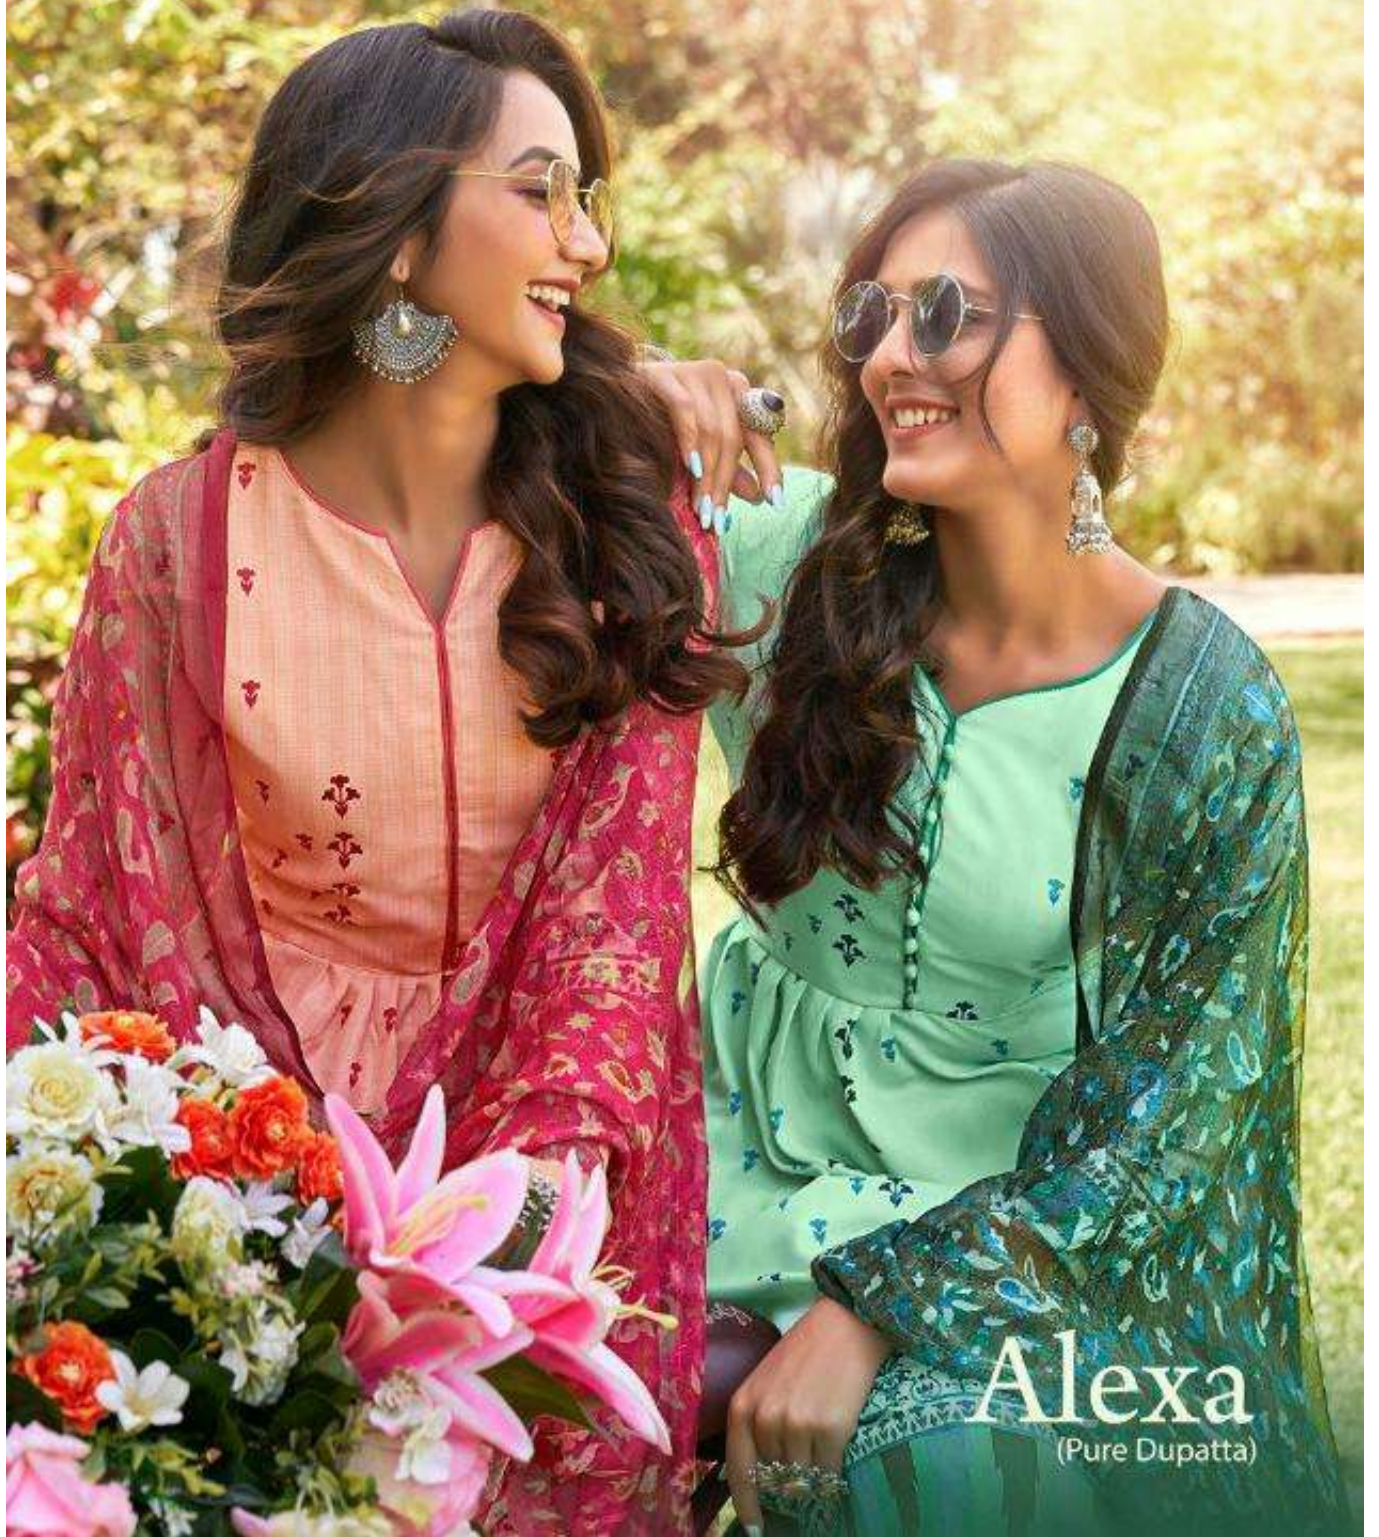

The logo for SKT SUITS, featuring the letters 'SKT' in a stylized, green, serif font. The 'S' is large and decorative, with a swirl. Below 'SKT' is the word 'SUITS' in a smaller, simpler font. The entire logo is set against a decorative flourish.

Alexa
(Pure Dupatta)

The logo for SKT SUITS is located in the top right corner. It features the letters 'SKT' in a large, stylized, green font with decorative flourishes. Below 'SKT', the word 'SUITS' is written in a smaller, simpler green font. The entire logo is set against a background of soft-focus trees and foliage.