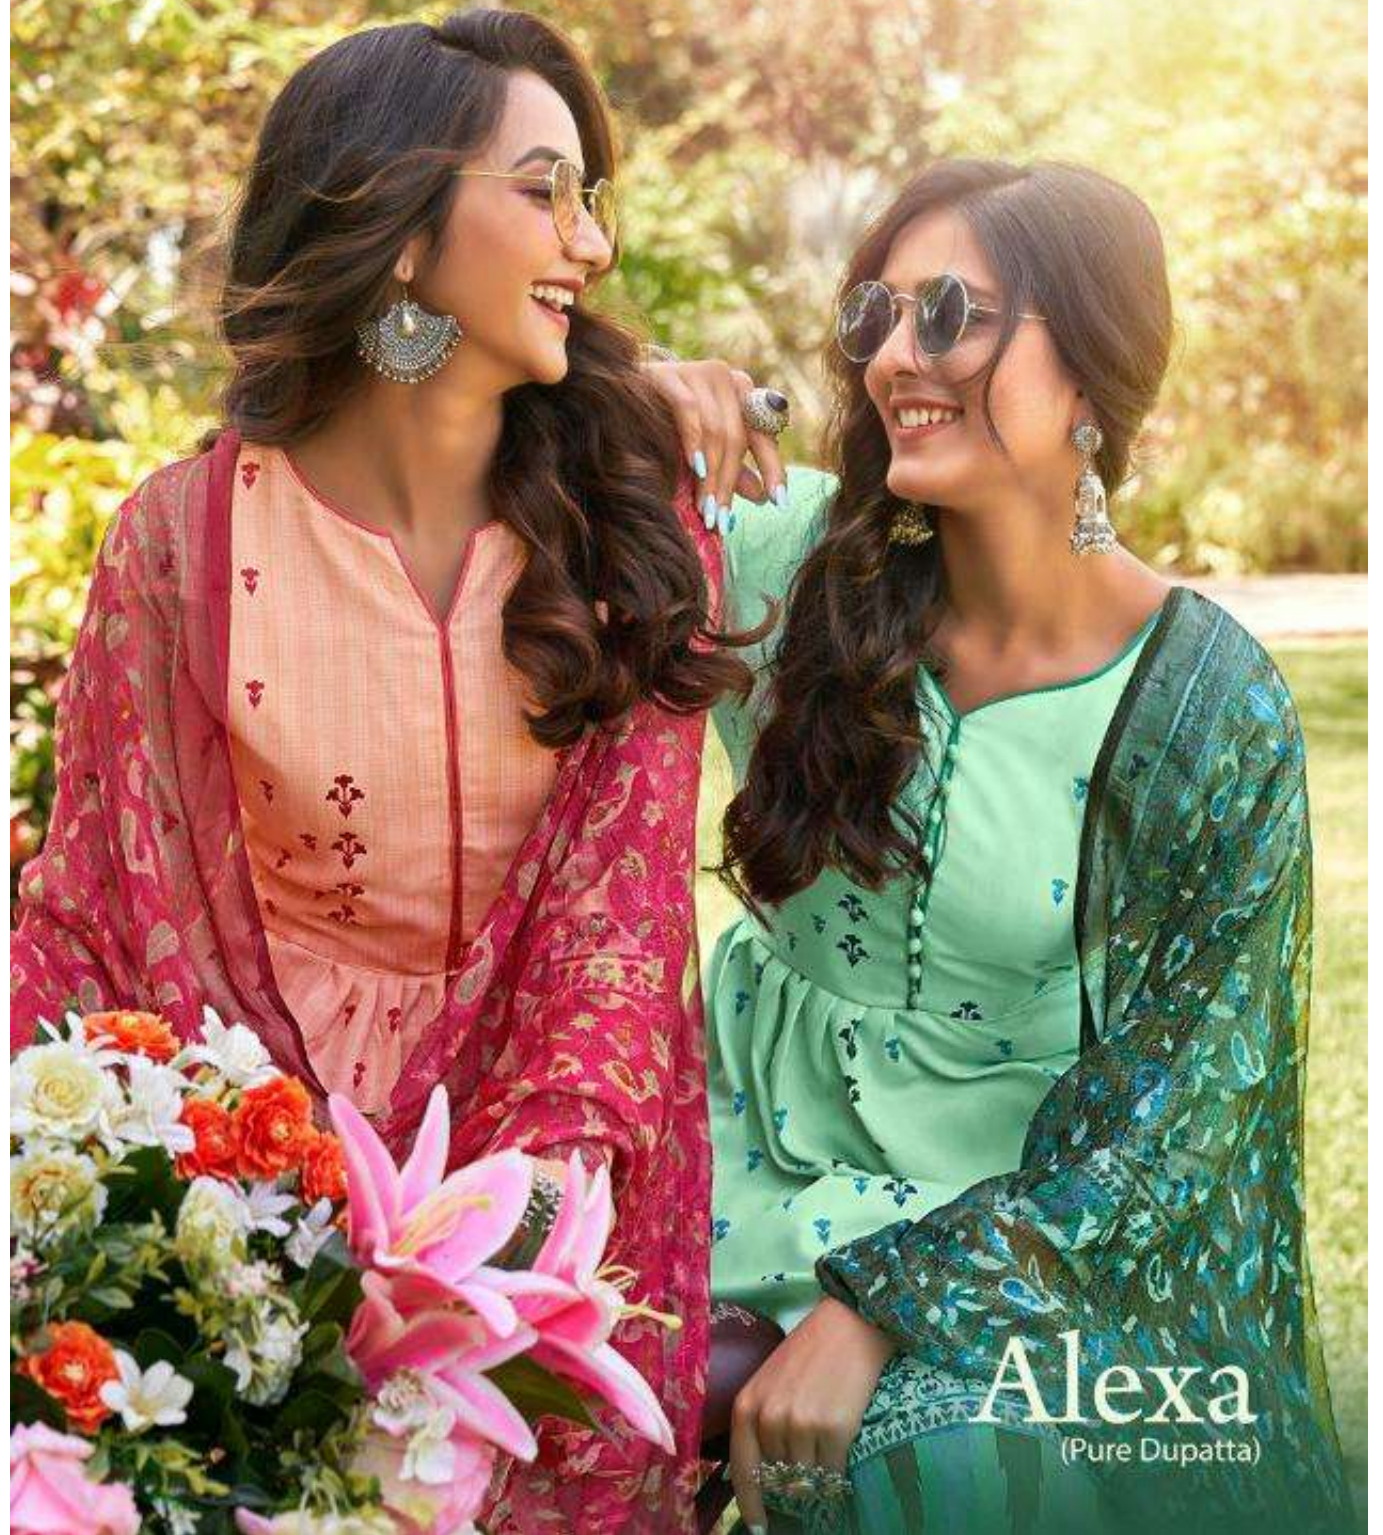

The logo for SKT SUITS, featuring the letters 'SKT' in a stylized, green, serif font with decorative flourishes. The word 'SUITS' is written in a smaller, black, sans-serif font to the right of 'SKT'.

SKT
SUITS

Alexa
(Pure Dupatta)

The logo for SKT SUITS, featuring the letters 'SKT' in a stylized, green, serif font with decorative flourishes. Below 'SKT' is the word 'SUITS' in a smaller, simpler font. The entire logo is set against a light, decorative background.