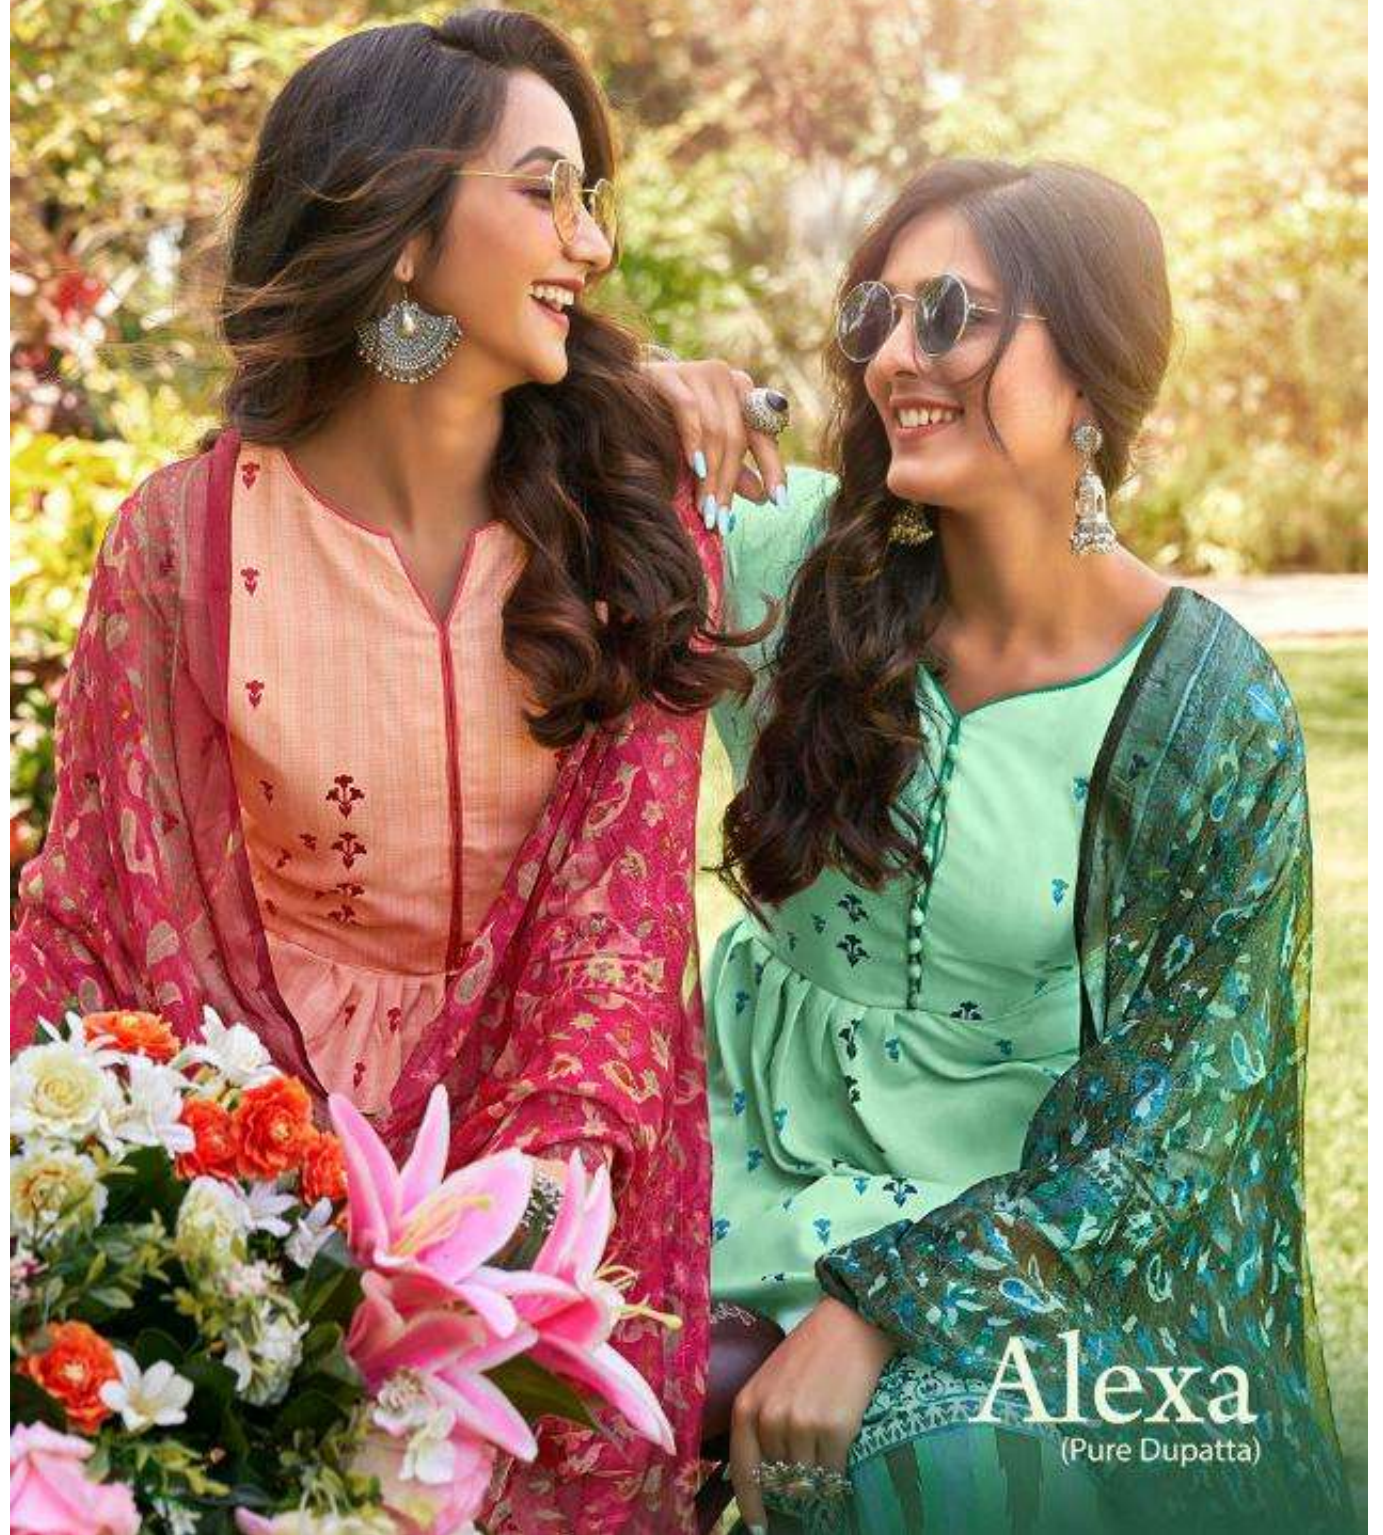

The logo for SKT SUITS, featuring the letters 'SKT' in a stylized, green, serif font. The 'S' is large and decorative, with a swirl. Below 'SKT' is the word 'SUITS' in a smaller, simpler font. The entire logo is set against a decorative flourish.

Alexa
(Pure Dupatta)

The logo for SKT SUITS is located in the top right corner. It features the letters 'SKT' in a large, stylized, green font with decorative flourishes. Below 'SKT', the word 'SUITS' is written in a smaller, simpler green font. The entire logo is set against a background of soft-focus trees and foliage.

SKT
SUITS

Alexa
(Pure Dupatta)

43002
SENSE AND SENSIBILITY

43001
GLIMMERING MIRACLE

43005
THE FANTASY AHEAD

43004
THE INAUGURAL ISSUE

43007
THE ESSENCE OF ART

43008
THE CURTAIN RAISER